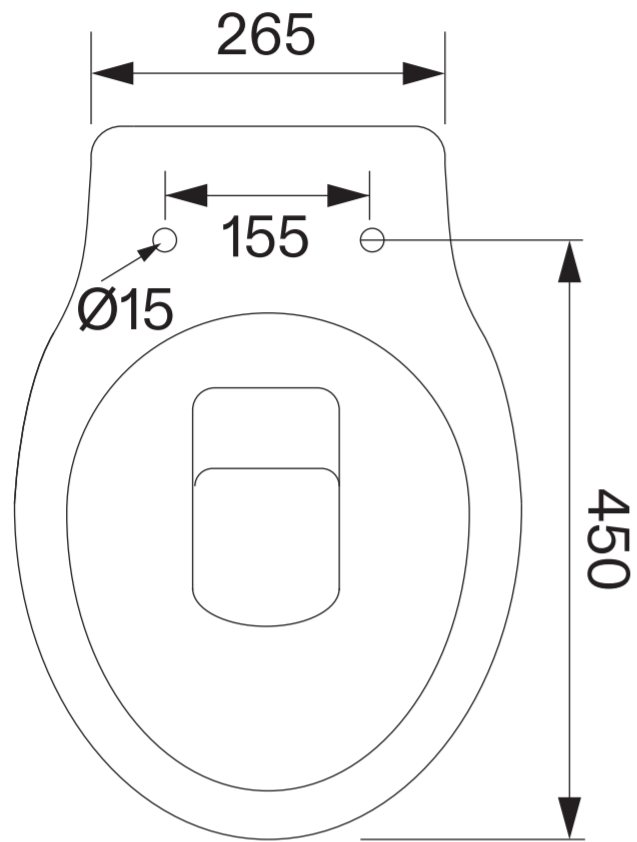

Top View

Side View

Seat

Back View

**LUSO**

Product Name

Portland Back To Wall Toilet Pan

Size

L 535 x W 380 x H 415

All dimensions provided in millimeters.