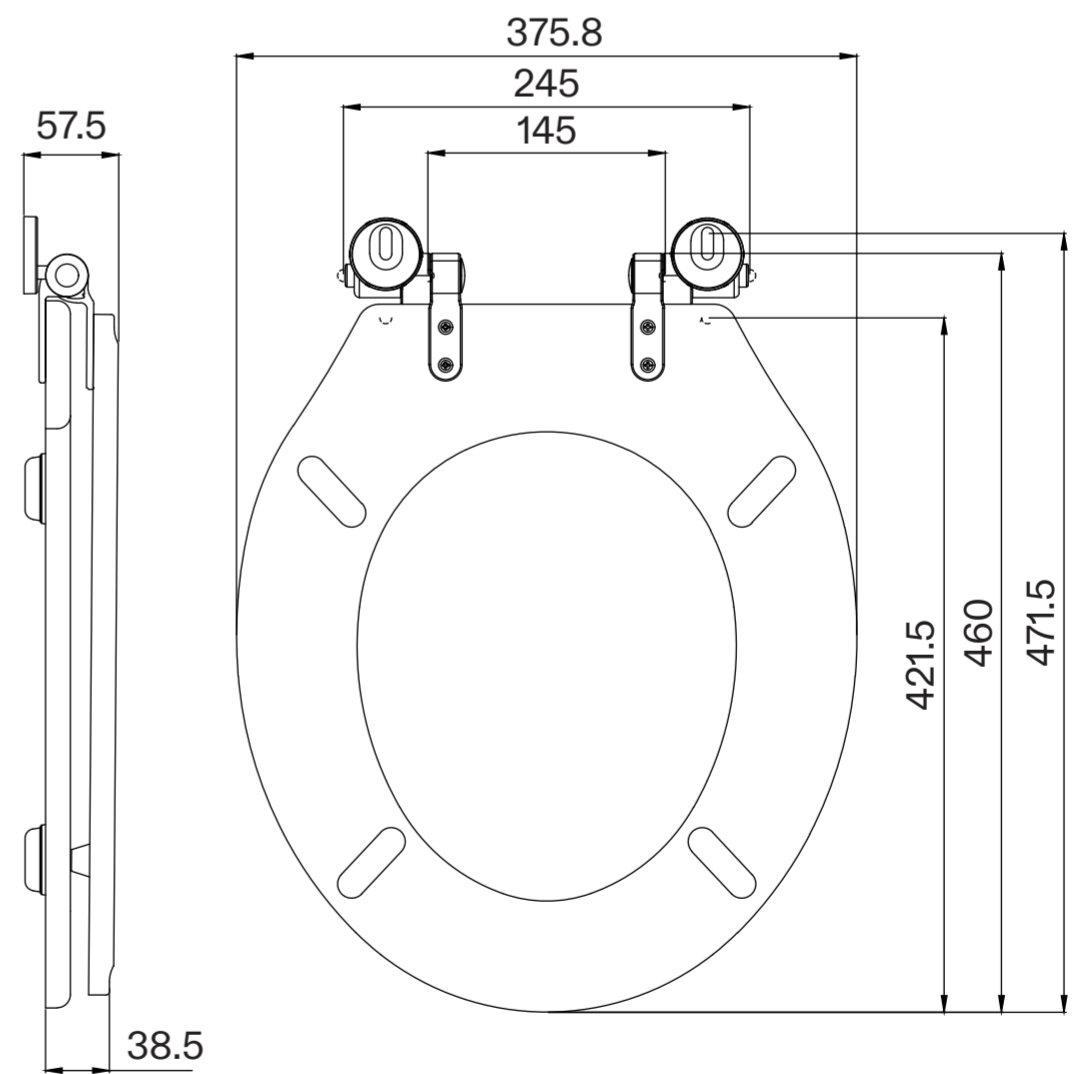

Top View

Side View

Seat

Back View

**LUSO**

Product Name

Portland Back To Wall Toilet Pan

Size

L 535 x W 380 x H 415

All dimensions provided in millimeters.