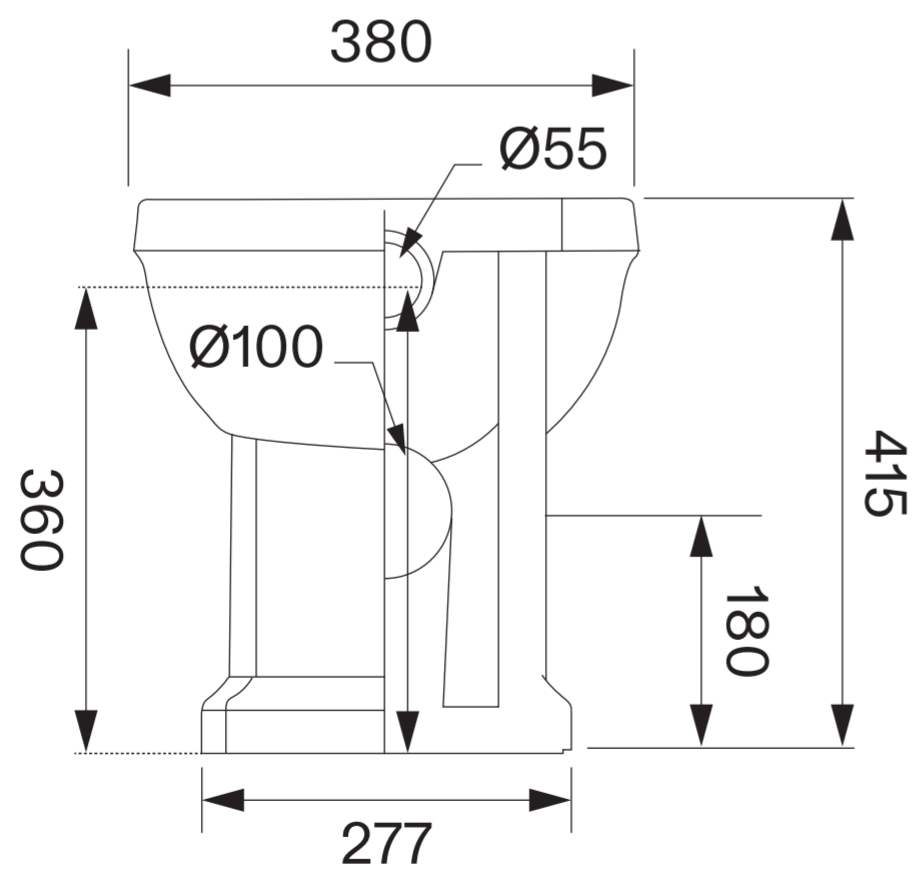

Top View

Side View

Seat

Back View

**LUSO**

Product Name

Portland Back To Wall Toilet Pan

Size

L 535 x W 380 x H 415

All dimensions provided in millimeters.