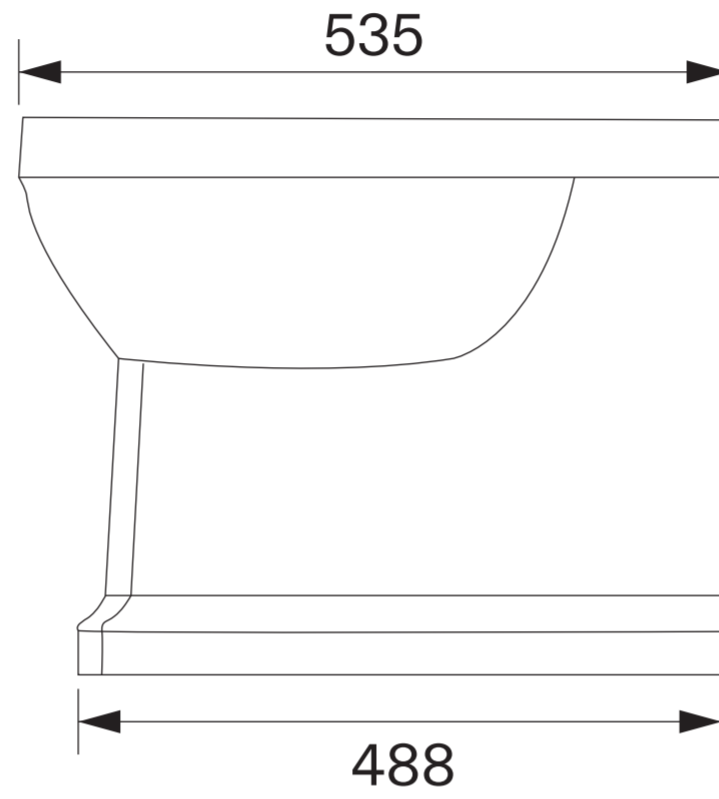

Top View

Side View

Seat

Back View

**LUSO**

Product Name

Portland Back To Wall Toilet Pan

Size

L 535 x W 380 x H 415

All dimensions provided in millimeters.