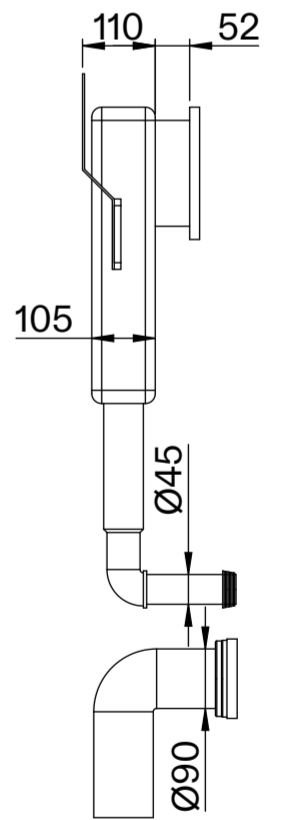

Toilet

Side View - Section View

Front View

Back View

Top View - Seat

Flush Plate

Front View

Side View

Cistern

Front View

Side View

LUSO

Product Name	Portland Back to Wall Toilet, Concealed Cistern, with Round Flush Plate
Style	Toilet: Back to Wall, Cistern: Concealed / Dual Flush
Material	
Toilet	Porcelain
Cistern	Insulated Plastic
Flush Plate	Stainless Steel
Size, mm	425 x 540 x 385

All dimensions provided in millimeters.