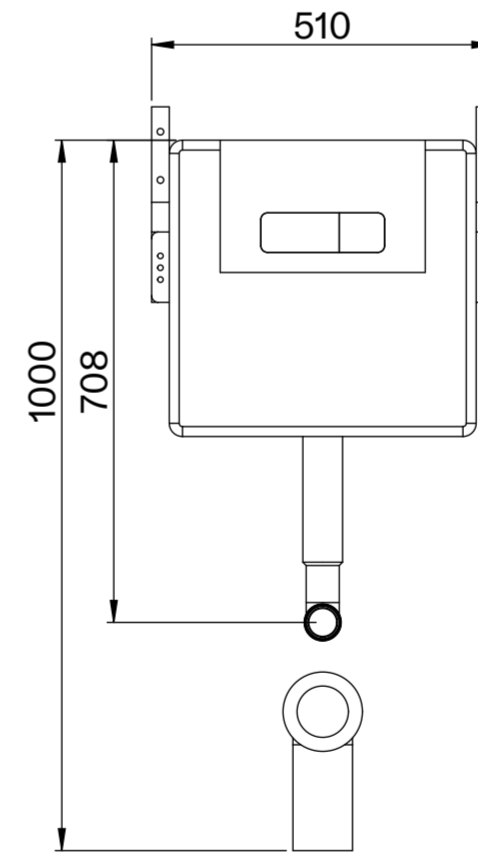

Toilet

Side View - Section View

Front View

Back View

Top View - Seat

Flush Plate

Front View

Side View

Cistern

Front View

Side View

LUSO

Product Name	Portland Back to Wall Toilet, Concealed Cistern, with Round Flush Plate
Style	Toilet: Back to Wall, Cistern: Concealed / Dual Flush
Material	
Toilet	Porcelain
Cistern	Insulated Plastic
Flush Plate	Stainless Steel
Size, mm	425 x 540 x 385

All dimensions provided in millimeters.