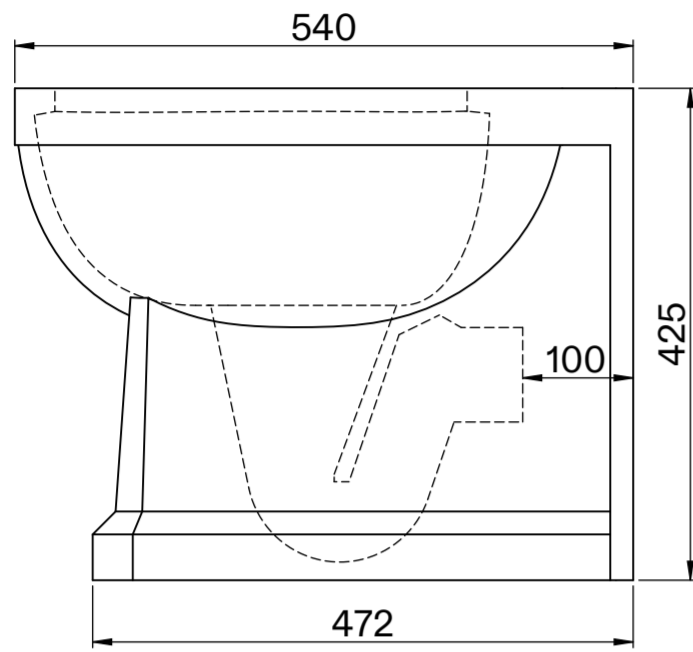

Toilet

Side View - Section View

Front View

Back View

Top View - Seat

Flush Plate

Front View

Side View

Cistern

Front View

Side View

LUSO

Product Name	Portland Back to Wall Toilet, Concealed Cistern, with Round Flush Plate
Style	Toilet: Back to Wall, Cistern: Concealed / Dual Flush
Material	
Toilet	Porcelain
Cistern	Insulated Plastic
Flush Plate	Stainless Steel
Size, mm	425 x 540 x 385

All dimensions provided in millimeters.