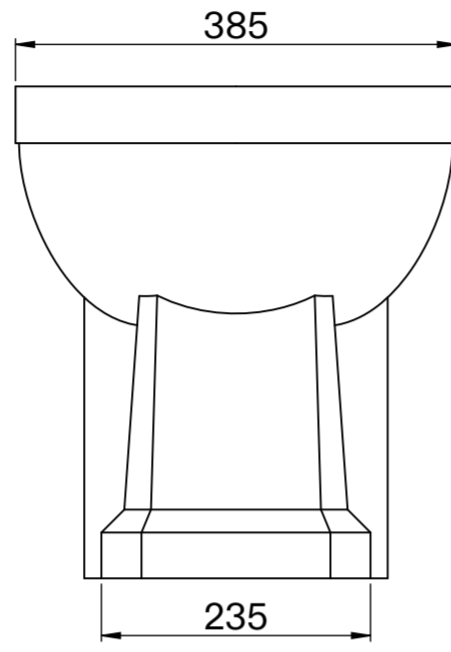

Toilet

Side View - Section View

Front View

Back View

Top View - Seat

Flush Plate

Front View

Side View

Cistern

Front View

Side View

LUSO

Product Name	Portland Back to Wall Toilet, Concealed Cistern, with Round Flush Plate
Style	Toilet: Back to Wall, Cistern: Concealed / Dual Flush
Material	
Toilet	Porcelain
Cistern	Insulated Plastic
Flush Plate	Stainless Steel
Size, mm	425 x 540 x 385

All dimensions provided in millimeters.