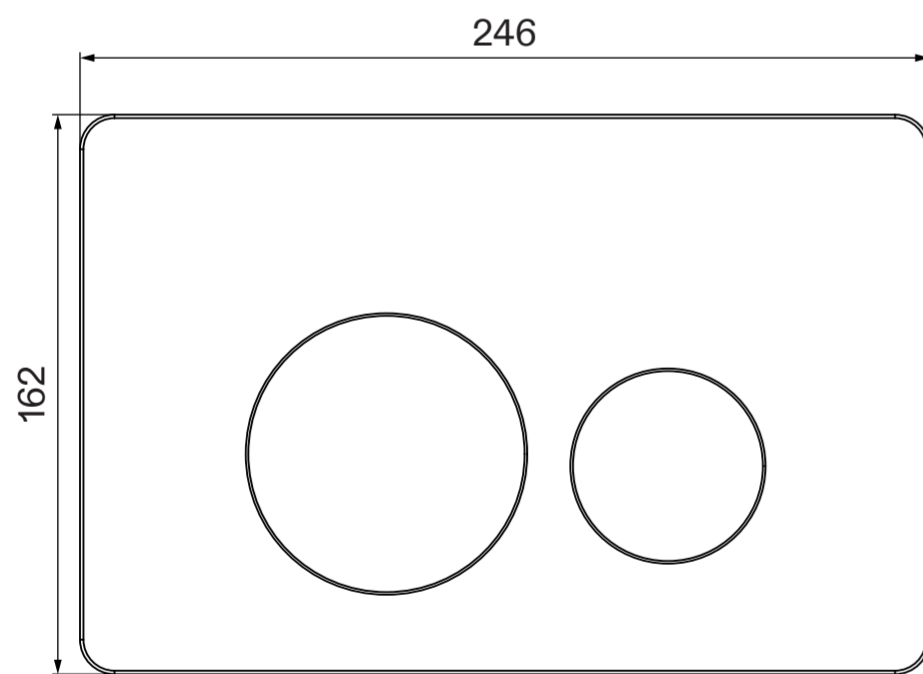

Toilet

Side View - Section View

Front View

Back View

Top View - Seat

Flush Plate

Front View

Side View

Cistern

Front View

Side View

LUSO

Product Name	Portland Back to Wall Toilet, Concealed Cistern, with Round Flush Plate
Style	Toilet: Back to Wall, Cistern: Concealed / Dual Flush
Material	
Toilet	Porcelain
Cistern	Insulated Plastic
Flush Plate	Stainless Steel
Size, mm	425 x 540 x 385

All dimensions provided in millimeters.