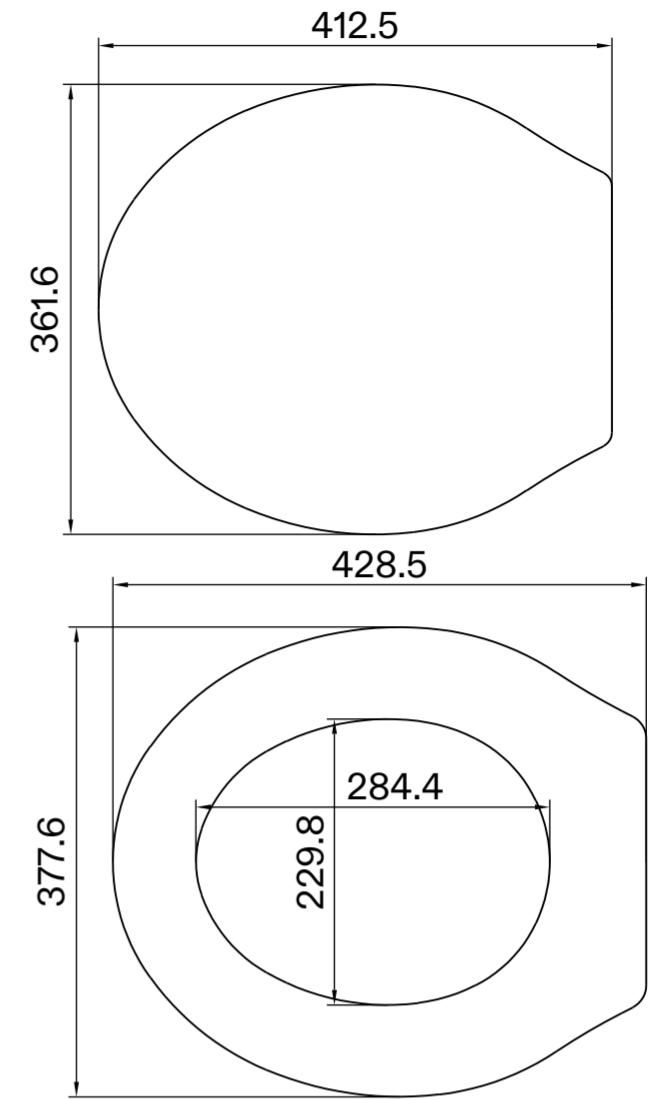

Toilet

Side View - Section View

Front View

Back View

Top View - Seat

Flush Plate

Front View

Side View

Cistern

Front View

Side View

LUSO

Product Name	Portland Back to Wall Toilet, Concealed Cistern, with Round Flush Plate
Style	Toilet: Back to Wall, Cistern: Concealed / Dual Flush
Material	
Toilet	Porcelain
Cistern	Insulated Plastic
Flush Plate	Stainless Steel
Size, mm	425 x 540 x 385

All dimensions provided in millimeters.