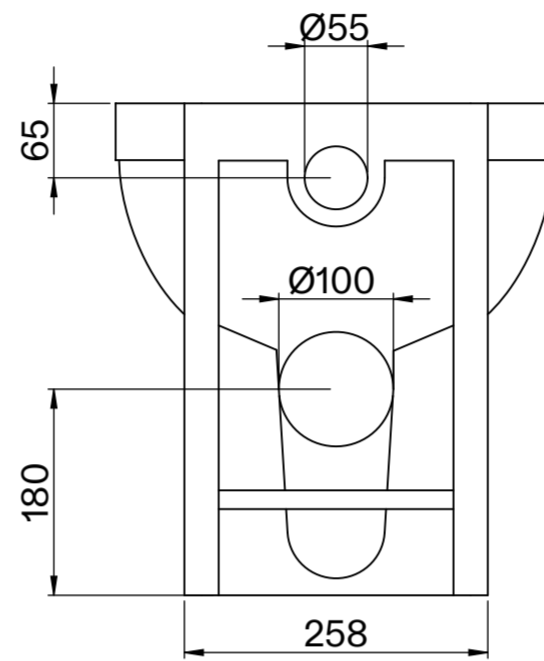

Toilet

Side View - Section View

Front View

Back View

Top View - Seat

Flush Plate

Front View

Side View

Cistern

Front View

Side View

LUSO

Product Name	Portland Back to Wall Toilet, Concealed Cistern, with Round Flush Plate
Style	Toilet: Back to Wall, Cistern: Concealed / Dual Flush
Material	
Toilet	Porcelain
Cistern	Insulated Plastic
Flush Plate	Stainless Steel
Size, mm	425 x 540 x 385

All dimensions provided in millimeters.