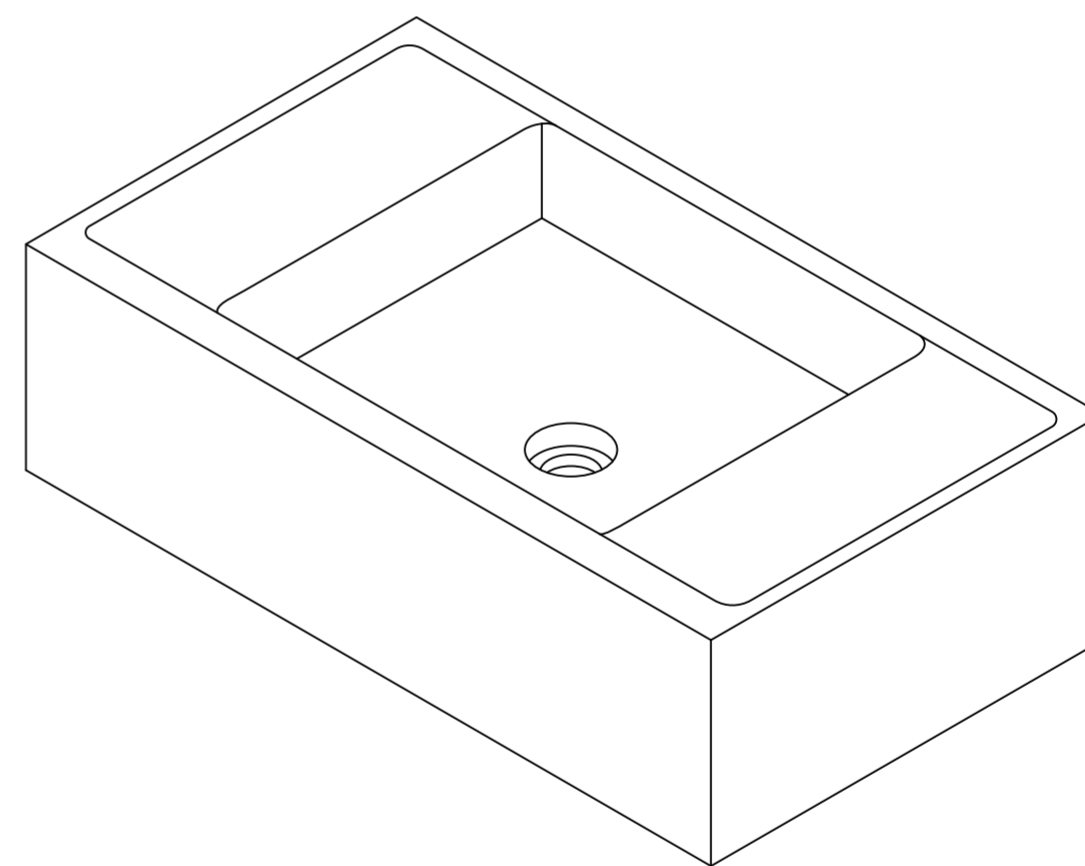

Front View - Section View

Side View - Section View

Top View

LUSO

Product Name	Patino Wall Hung Basin
Material	Marble/Stone
Size, mm	L: 700 x D: 400 x H: 200

All dimensions provided in millimeters.