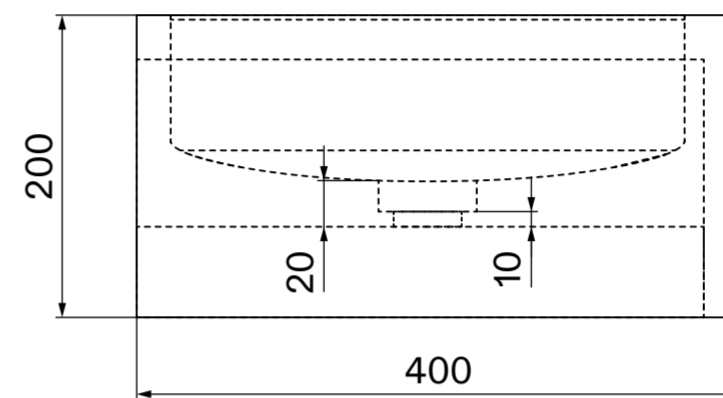

Front View - Section View

Side View - Section View

Top View

LUSO

Product Name	Patino Wall Hung Basin
Material	Marble/Stone
Size, mm	L: 700 x D: 400 x H: 200

All dimensions provided in millimeters.