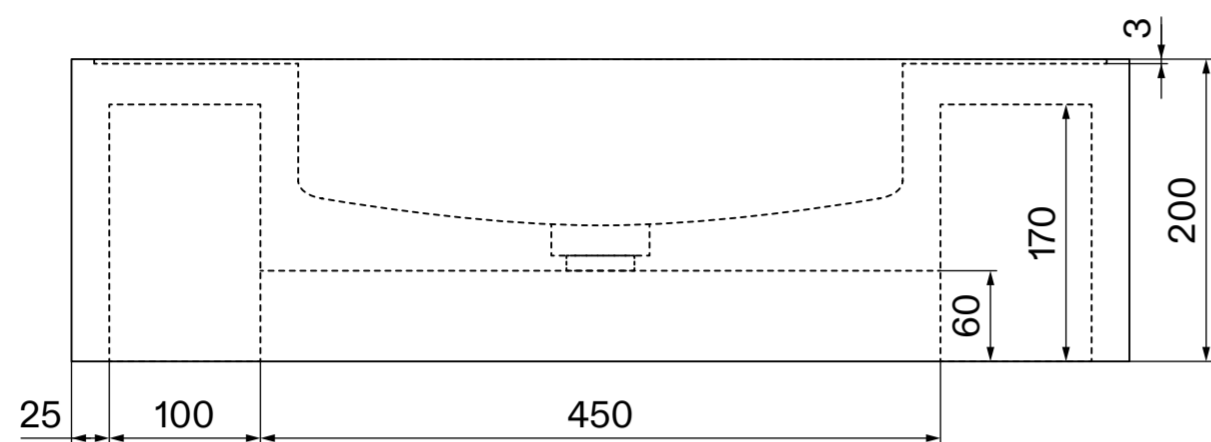

Front View - Section View

Side View - Section View

Top View

LUSO

Product Name	Patino Wall Hung Basin
Material	Marble/Stone
Size, mm	L: 700 x D: 400 x H: 200

All dimensions provided in millimeters.