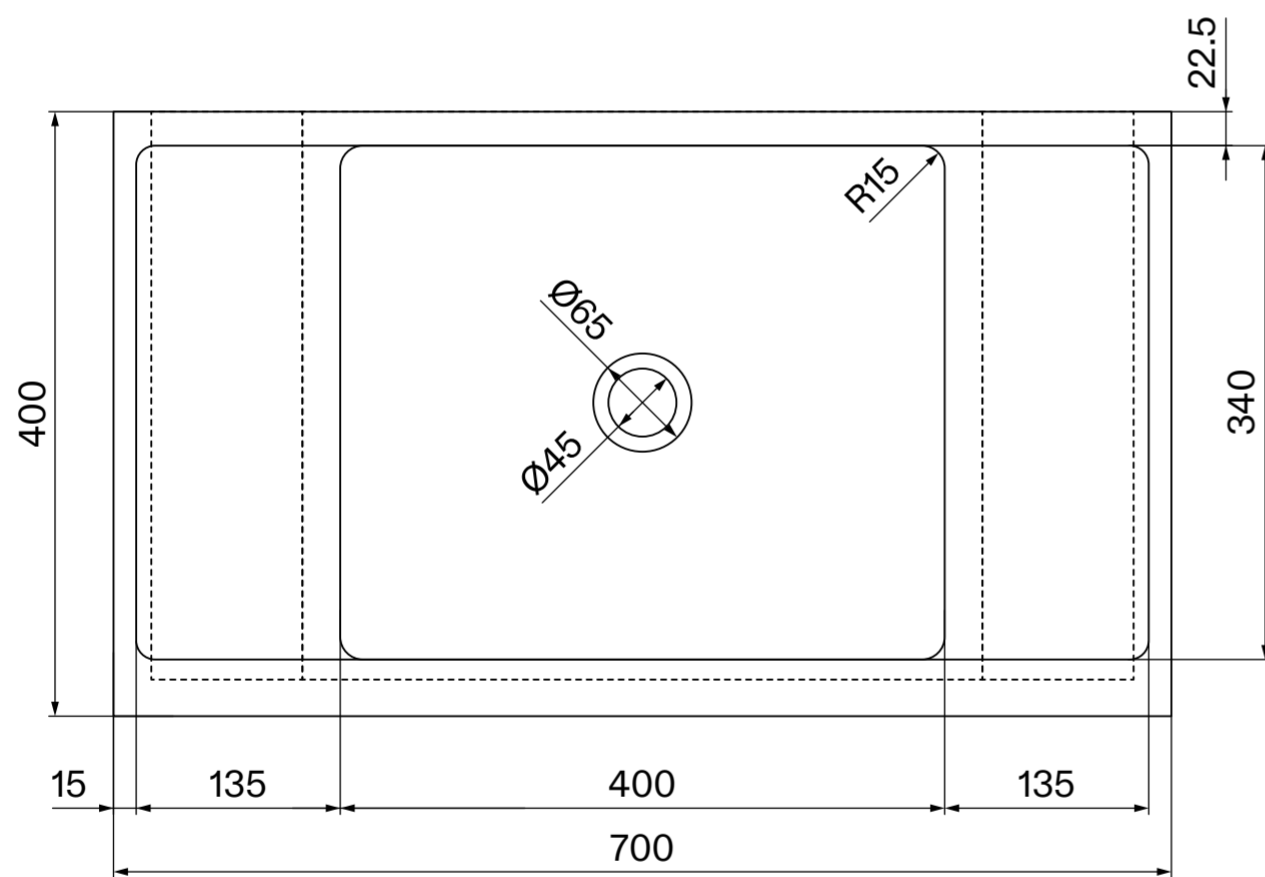

Front View - Section View

Side View - Section View

Top View

LUSO

Product Name	Patino Wall Hung Basin
Material	Marble/Stone
Size, mm	L: 700 x D: 400 x H: 200

All dimensions provided in millimeters.