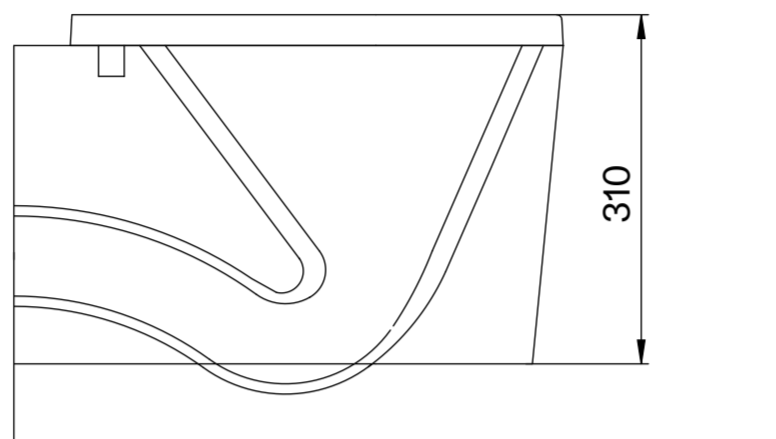

# Toilet

Top View

Side View - Section View

Front View

Back View

# Flush Plate

Front View

Side View

# Cistern

Front View

Side View

<h1>LUSSO</h1>	Product Name	Nera Toilet, Concealed Cistern, with Square Flush Plate
	Style	Toilet: Wall Hung, Cistern: Concealed / Dual Flush
	Material	
	Toilet	Ceramic
	Cistern	Insulated Plastic
	Flush Plate	Stainless Steel
	Size, mm	535 x 365 x 310

All dimensions provided in millimeters.