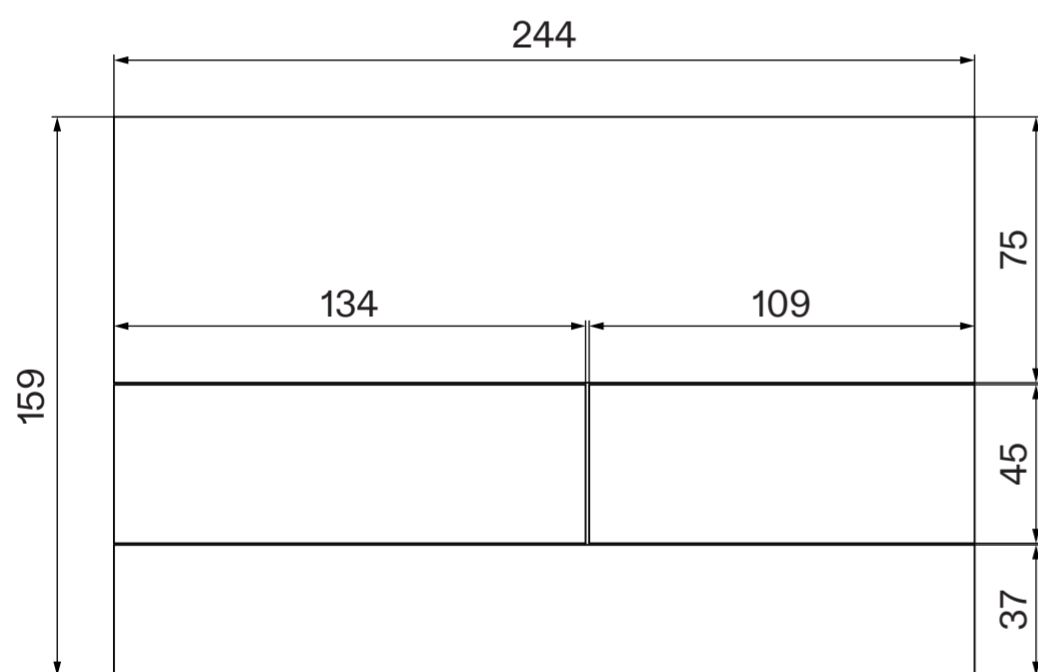

# Toilet

Top View

Side View - Section View

Front View

Back View

# Flush Plate

Front View

Side View

# Cistern

Front View

Side View

<h1>LUSSO</h1>	Product Name	Nera Toilet, Concealed Cistern, with Square Flush Plate
	Style	Toilet: Wall Hung, Cistern: Concealed / Dual Flush
	Material	
	Toilet	Ceramic
	Cistern	Insulated Plastic
	Flush Plate	Stainless Steel
	Size, mm	535 x 365 x 310

All dimensions provided in millimeters.