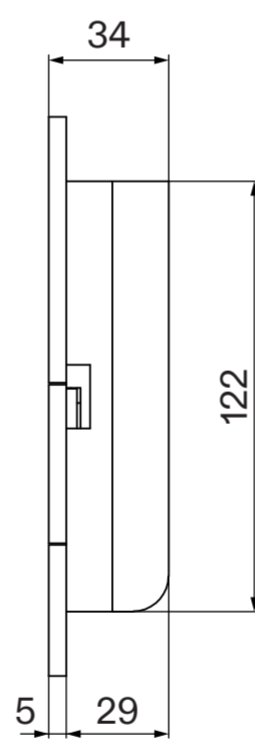

# Toilet

Top View

Side View - Section View

Front View

Back View

# Flush Plate

Front View

Side View

# Cistern

Front View

Side View

<h1>LUSSO</h1>	Product Name	Nera Toilet, Concealed Cistern, with Square Flush Plate
	Style	Toilet: Wall Hung, Cistern: Concealed / Dual Flush
	Material	
	Toilet	Ceramic
	Cistern	Insulated Plastic
	Flush Plate	Stainless Steel
	Size, mm	535 x 365 x 310

All dimensions provided in millimeters.