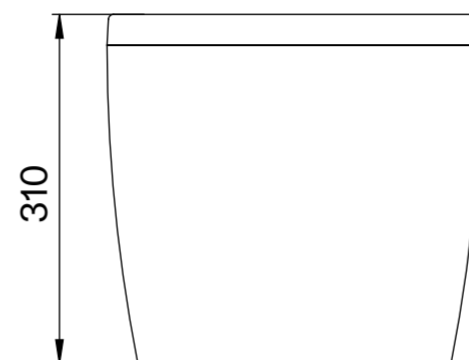

# Toilet

Top View

Side View - Section View

Front View

Back View

# Flush Plate

Front View

Side View

# Cistern

Front View

Side View

<h1>LUSSO</h1>	Product Name	Nera Toilet, Concealed Cistern, with Square Flush Plate
	Style	Toilet: Wall Hung, Cistern: Concealed / Dual Flush
	Material	
	Toilet	Ceramic
	Cistern	Insulated Plastic
	Flush Plate	Stainless Steel
	Size, mm	535 x 365 x 310

All dimensions provided in millimeters.