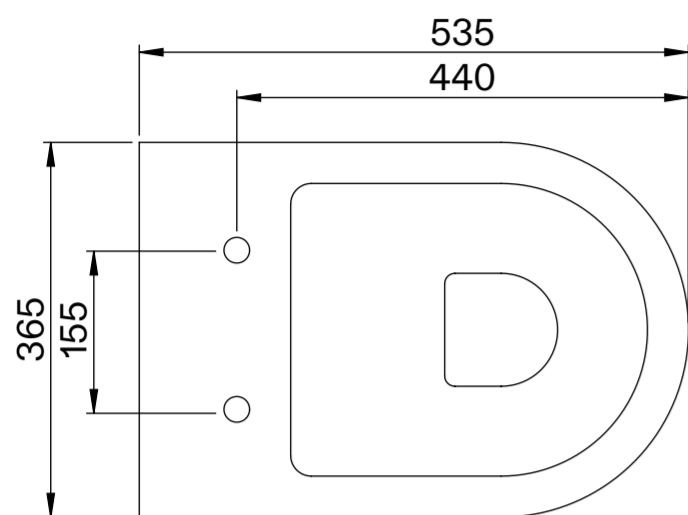

# Toilet

Top View

Side View - Section View

Front View

Back View

# Flush Plate

Front View

Side View

# Cistern

Front View

Side View

<h1>LUSSO</h1>	Product Name	Nera Toilet, Concealed Cistern, with Square Flush Plate
	Style	Toilet: Wall Hung, Cistern: Concealed / Dual Flush
	Material	
	Toilet	Ceramic
	Cistern	Insulated Plastic
	Flush Plate	Stainless Steel
	Size, mm	535 x 365 x 310

All dimensions provided in millimeters.