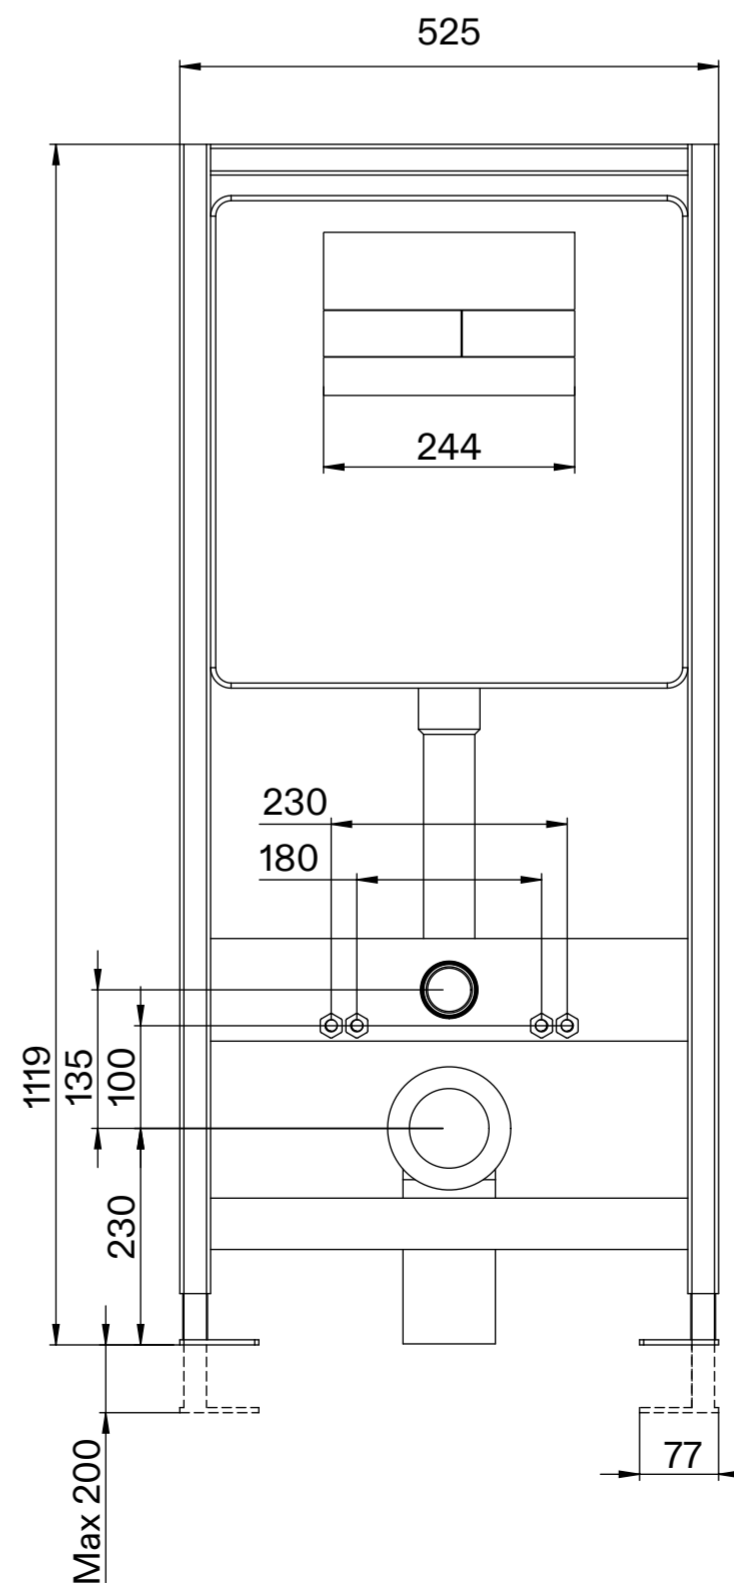

# Toilet

Top View

Side View - Section View

Front View

Back View

# Flush Plate

Front View

Side View

# Cistern

Front View

Side View

<h1>LUSSO</h1>	Product Name	Nera Toilet, Concealed Cistern, with Square Flush Plate
	Style	Toilet: Wall Hung, Cistern: Concealed / Dual Flush
	Material	
	Toilet	Ceramic
	Cistern	Insulated Plastic
	Flush Plate	Stainless Steel
	Size, mm	535 x 365 x 310

All dimensions provided in millimeters.