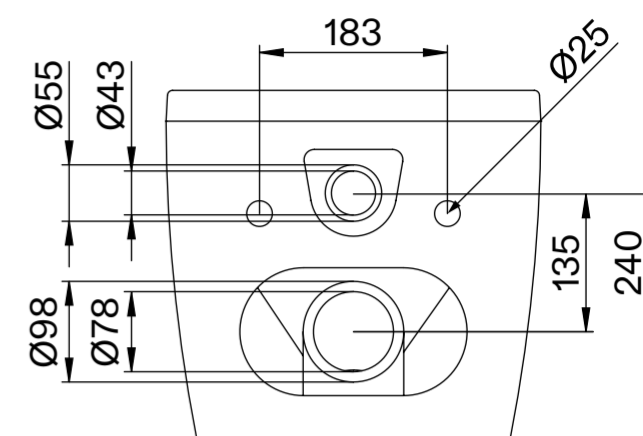

# Toilet

Top View

Side View - Section View

Front View

Back View

# Flush Plate

Front View

Side View

# Cistern

Front View

Side View

<h1>LUSSO</h1>	Product Name	Nera Toilet, Concealed Cistern, with Square Flush Plate
	Style	Toilet: Wall Hung, Cistern: Concealed / Dual Flush
	Material	
	Toilet	Ceramic
	Cistern	Insulated Plastic
	Flush Plate	Stainless Steel
	Size, mm	535 x 365 x 310

All dimensions provided in millimeters.