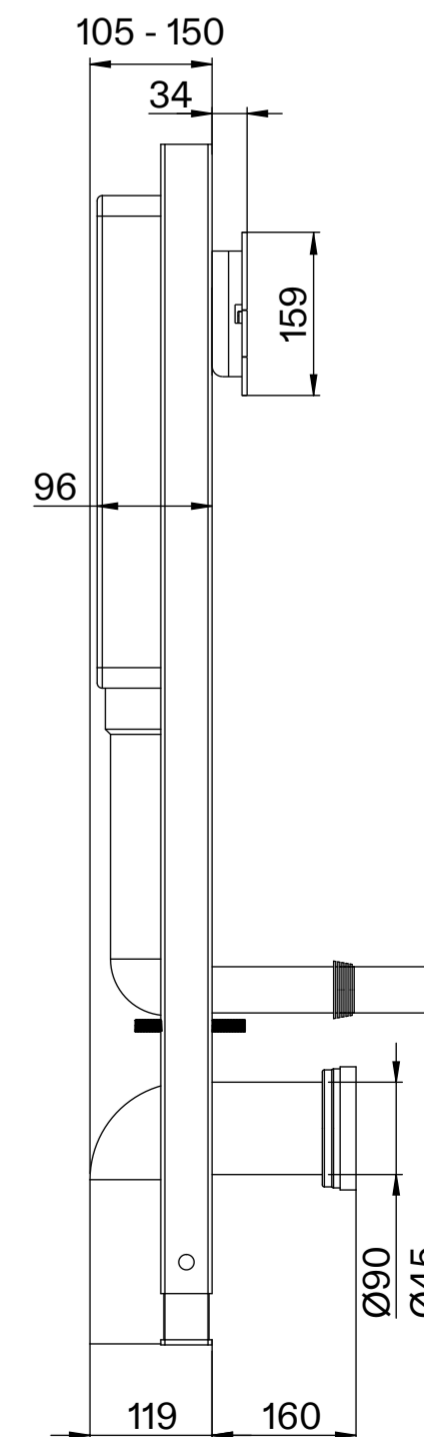

# Toilet

Top View

Side View - Section View

Front View

Back View

# Flush Plate

Front View

Side View

# Cistern

Front View

Side View

<h1>LUSSO</h1>	Product Name	Nera Toilet, Concealed Cistern, with Square Flush Plate
	Style	Toilet: Wall Hung, Cistern: Concealed / Dual Flush
	Material	
	Toilet	Ceramic
	Cistern	Insulated Plastic
	Flush Plate	Stainless Steel
	Size, mm	535 x 365 x 310

All dimensions provided in millimeters.