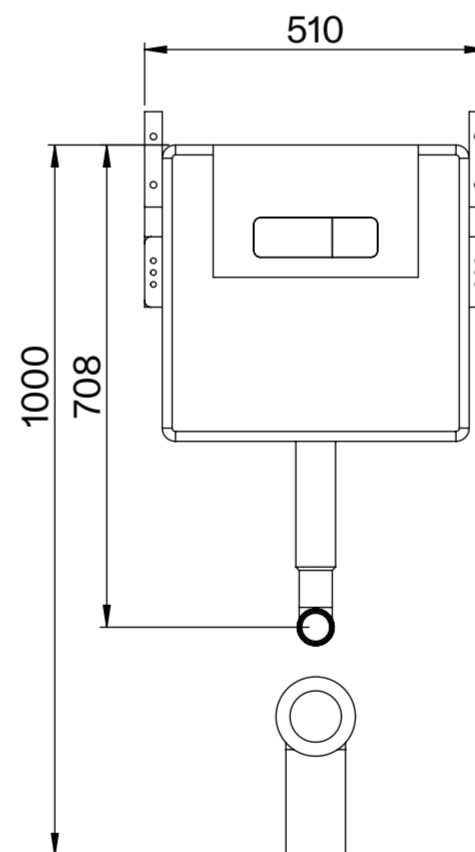

Toilet

Top View

Side View - Section View

Front View

Back View

Flush Plate

Front View

Side View

Cistern

Front View

Side View

LUSO

Product Name	Nera Toilet, Concealed Cistern, with Square Flush Plate
Style	Toilet: Back to Wall, Cistern: Concealed / Dual Flush
Material	
Toilet	Ceramic
Cistern	Insulated Plastic
Flush Plate	Stainless Steel
Size, mm	540 x 365 x 400

All dimensions provided in millimeters.