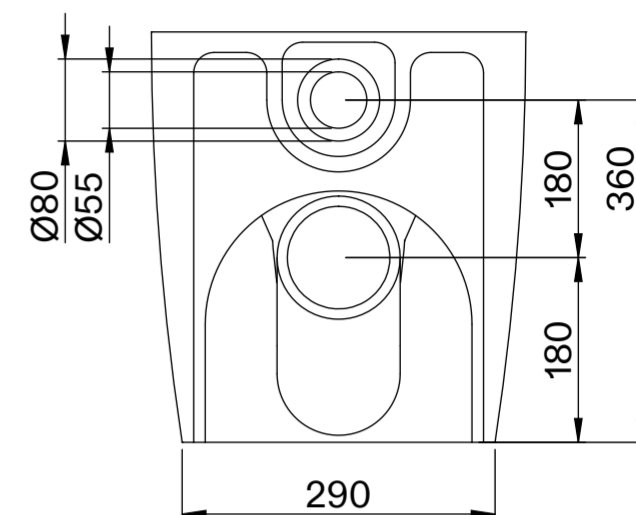

Toilet

Top View

Side View - Section View

Front View

Back View

Flush Plate

Front View

Side View

Cistern

Front View

Side View

LUSO

Product Name	Nera Toilet, Concealed Cistern, with Square Flush Plate
Style	Toilet: Back to Wall, Cistern: Concealed / Dual Flush
Material	
Toilet	Ceramic
Cistern	Insulated Plastic
Flush Plate	Stainless Steel
Size, mm	540 x 365 x 400

All dimensions provided in millimeters.