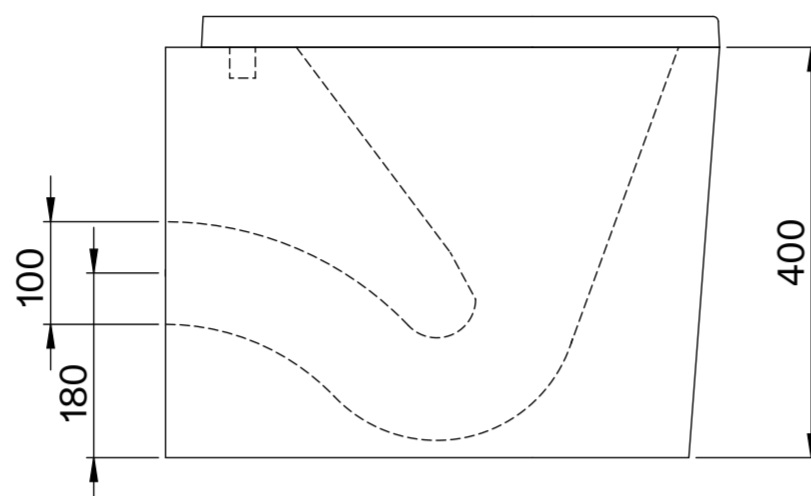

Toilet

Top View

Side View - Section View

Front View

Back View

Flush Plate

Front View

Side View

Cistern

Front View

Side View

LUSO

Product Name	Nera Toilet, Concealed Cistern, with Square Flush Plate
Style	Toilet: Back to Wall, Cistern: Concealed / Dual Flush
Material	
Toilet	Ceramic
Cistern	Insulated Plastic
Flush Plate	Stainless Steel
Size, mm	540 x 365 x 400

All dimensions provided in millimeters.