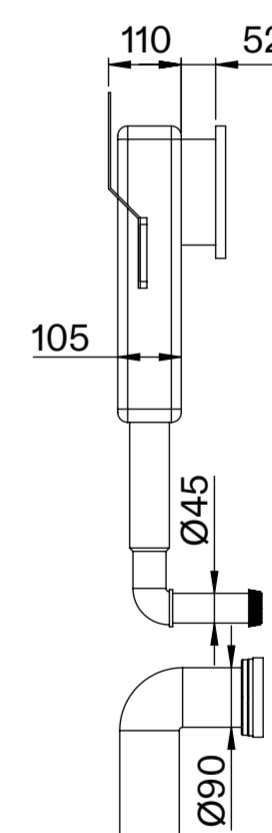

Toilet

Top View

Side View - Section View

Front View

Back View

Flush Plate

Front View

Side View

Cistern

Front View

Side View

LUSO

Product Name	Nera Toilet, Concealed Cistern, with Square Flush Plate
Style	Toilet: Back to Wall, Cistern: Concealed / Dual Flush
Material	
Toilet	Ceramic
Cistern	Insulated Plastic
Flush Plate	Stainless Steel
Size, mm	540 x 365 x 400

All dimensions provided in millimeters.