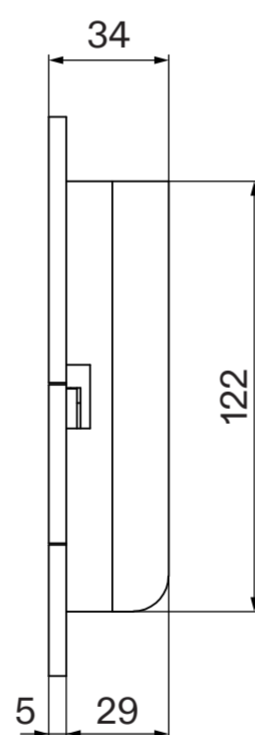

Toilet

Top View

Side View - Section View

Front View

Back View

Flush Plate

Front View

Side View

Cistern

Front View

Side View

LUSO

Product Name	Nera Toilet, Concealed Cistern, with Square Flush Plate
Style	Toilet: Back to Wall, Cistern: Concealed / Dual Flush
Material	
Toilet	Ceramic
Cistern	Insulated Plastic
Flush Plate	Stainless Steel
Size, mm	540 x 365 x 400

All dimensions provided in millimeters.