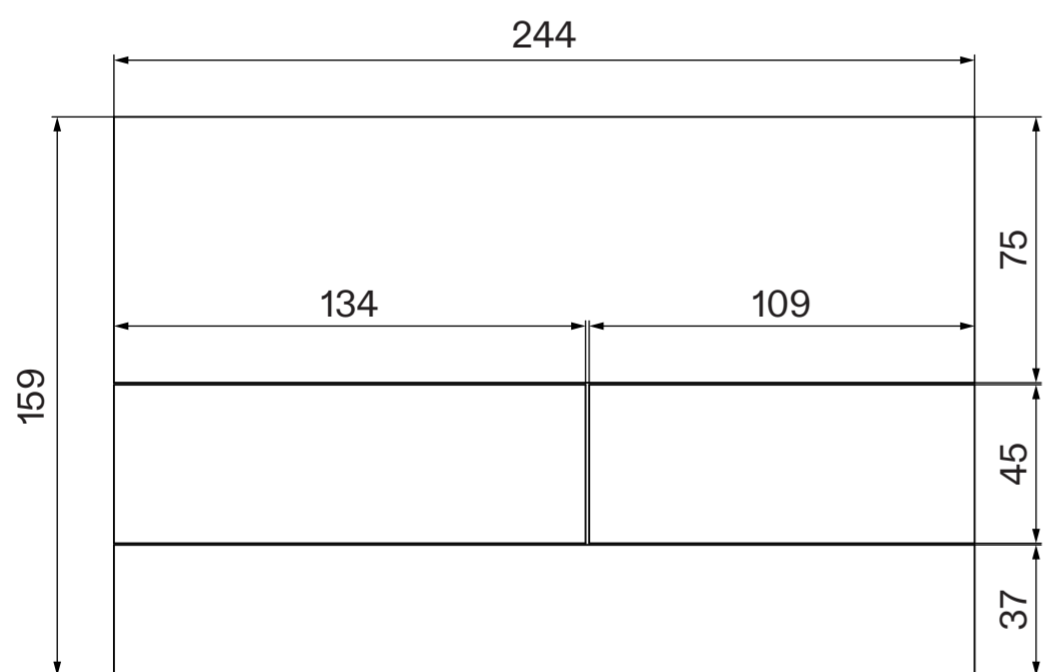

Toilet

Top View

Side View - Section View

Front View

Back View

Flush Plate

Front View

Side View

Cistern

Front View

Side View

LUSO

Product Name	Nera Toilet, Concealed Cistern, with Square Flush Plate
Style	Toilet: Back to Wall, Cistern: Concealed / Dual Flush
Material	
Toilet	Ceramic
Cistern	Insulated Plastic
Flush Plate	Stainless Steel
Size, mm	540 x 365 x 400

All dimensions provided in millimeters.