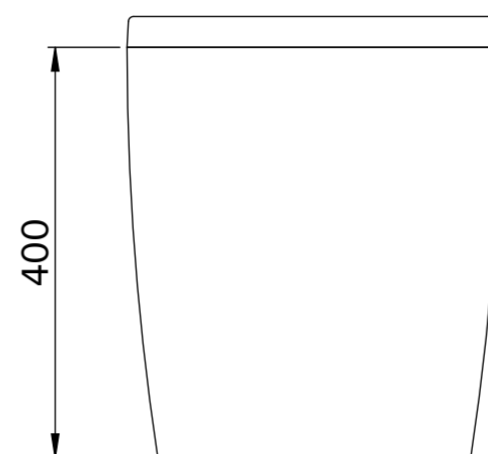

Toilet

Top View

Side View - Section View

Front View

Back View

Flush Plate

Front View

Side View

Cistern

Front View

Side View

LUSO

Product Name	Nera Toilet, Concealed Cistern, with Square Flush Plate
Style	Toilet: Back to Wall, Cistern: Concealed / Dual Flush
Material	
Toilet	Ceramic
Cistern	Insulated Plastic
Flush Plate	Stainless Steel
Size, mm	540 x 365 x 400

All dimensions provided in millimeters.