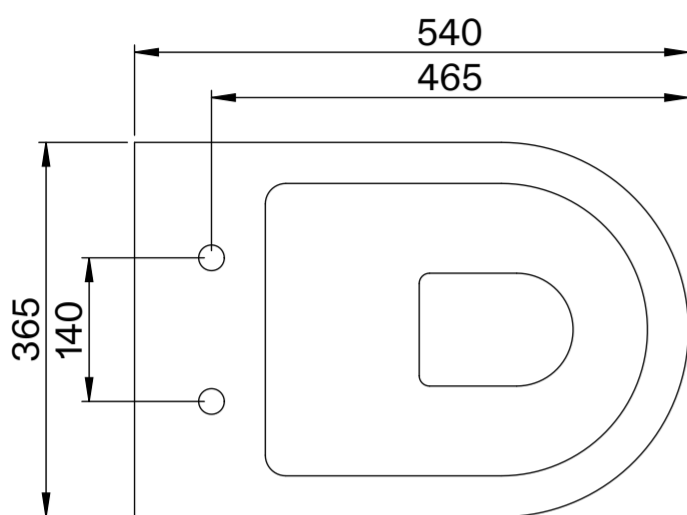

Toilet

Top View

Side View - Section View

Front View

Back View

Flush Plate

Front View

Side View

Cistern

Front View

Side View

LUSO

Product Name	Nera Toilet, Concealed Cistern, with Square Flush Plate
Style	Toilet: Back to Wall, Cistern: Concealed / Dual Flush
Material	
Toilet	Ceramic
Cistern	Insulated Plastic
Flush Plate	Stainless Steel
Size, mm	540 x 365 x 400

All dimensions provided in millimeters.