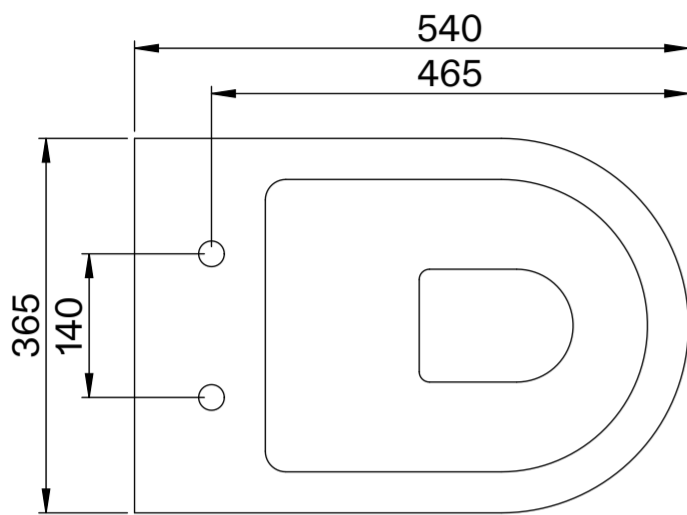

# Toilet

Top View

Side View - Section View

Front View

Back View

# Flush Plate

Front View

Side View

# Cistern

Front View

Side View

**LUSO**

Product Name	Nera Toilet, Concealed Cistern, with Round Flush Plate
Style	Toilet: Back to Wall, Cistern: Concealed / Dual Flush
Material	
Toilet	Ceramic
Cistern	Insulated Plastic
Flush Plate	Stainless Steel
Size, mm	540 x 365 x 400

All dimensions provided in millimeters.