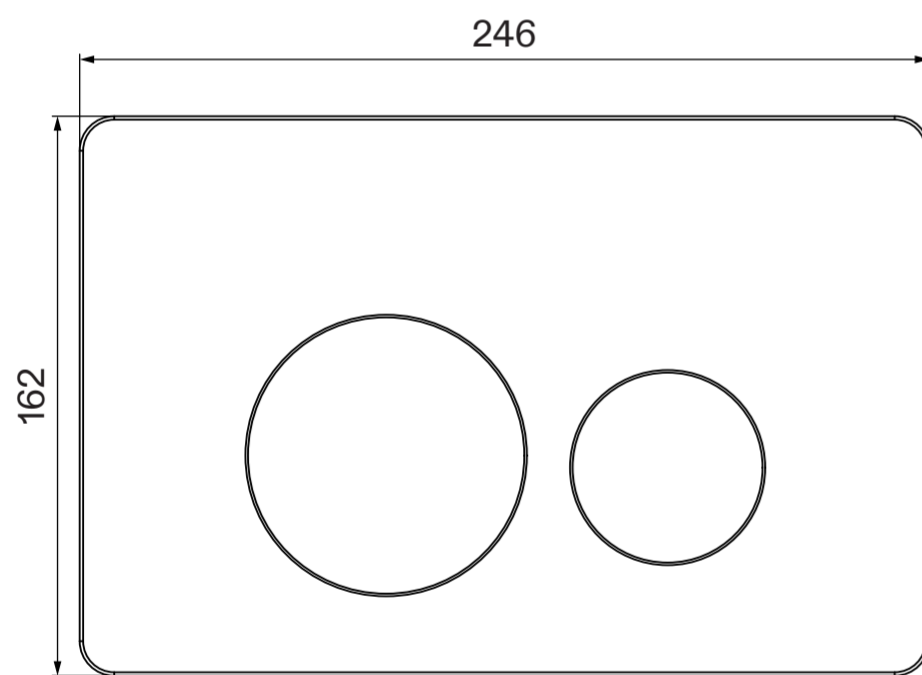

# Toilet

Top View

Side View - Section View

Front View

Back View

# Flush Plate

Front View

Side View

# Cistern

Front View

Side View

**LUSO**

Product Name	Nera Toilet, Concealed Cistern, with Round Flush Plate
Style	Toilet: Back to Wall, Cistern: Concealed / Dual Flush
Material	
Toilet	Ceramic
Cistern	Insulated Plastic
Flush Plate	Stainless Steel
Size, mm	540 x 365 x 400

All dimensions provided in millimeters.