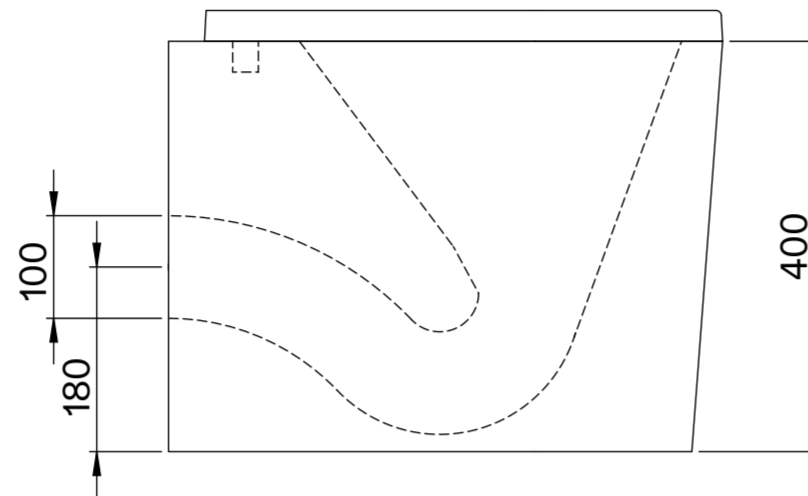

# Toilet

Top View

Side View - Section View

Front View

Back View

# Flush Plate

Front View

Side View

# Cistern

Front View

Side View

**LUSO**

Product Name	Nera Toilet, Concealed Cistern, with Round Flush Plate
Style	Toilet: Back to Wall, Cistern: Concealed / Dual Flush
Material	
Toilet	Ceramic
Cistern	Insulated Plastic
Flush Plate	Stainless Steel
Size, mm	540 x 365 x 400

All dimensions provided in millimeters.