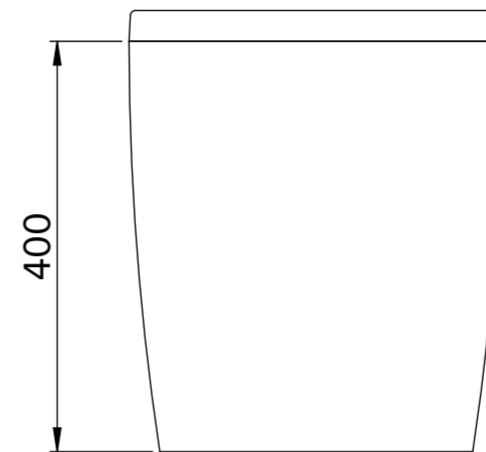

# Toilet

Top View

Side View - Section View

Front View

Back View

# Flush Plate

Front View

Side View

# Cistern

Front View

Side View

**LUSO**

Product Name	Nera Toilet, Concealed Cistern, with Round Flush Plate
Style	Toilet: Back to Wall, Cistern: Concealed / Dual Flush
Material	
Toilet	Ceramic
Cistern	Insulated Plastic
Flush Plate	Stainless Steel
Size, mm	540 x 365 x 400

All dimensions provided in millimeters.