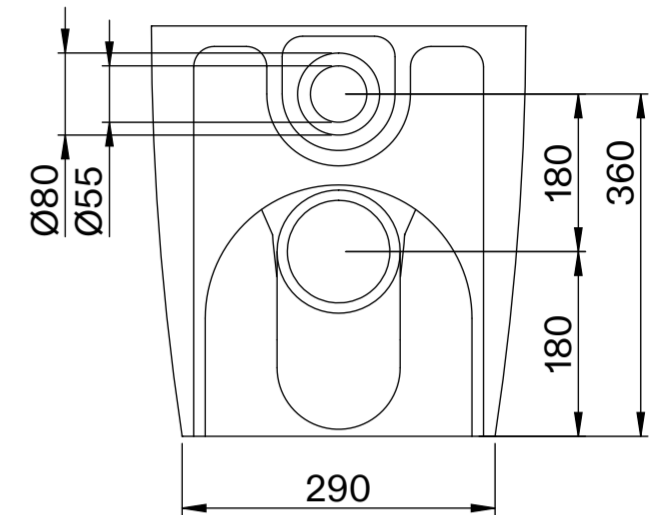

# Toilet

Top View

Side View - Section View

Front View

Back View

# Flush Plate

Front View

Side View

# Cistern

Front View

Side View

**LUSO**

Product Name	Nera Toilet, Concealed Cistern, with Round Flush Plate
Style	Toilet: Back to Wall, Cistern: Concealed / Dual Flush
Material	
Toilet	Ceramic
Cistern	Insulated Plastic
Flush Plate	Stainless Steel
Size, mm	540 x 365 x 400

All dimensions provided in millimeters.