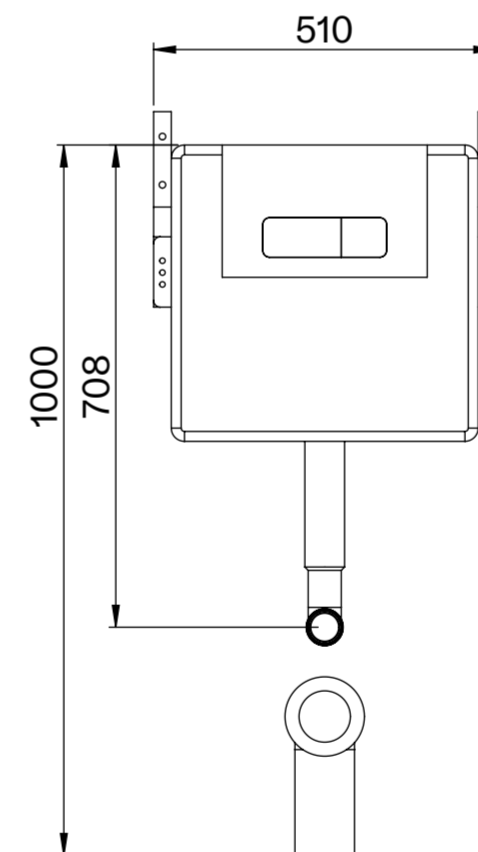

# Toilet

Top View

Side View - Section View

Front View

Back View

# Flush Plate

Front View

Side View

# Cistern

Front View

Side View

**LUSO**

Product Name	Nera Toilet, Concealed Cistern, with Round Flush Plate
Style	Toilet: Back to Wall, Cistern: Concealed / Dual Flush
Material	
Toilet	Ceramic
Cistern	Insulated Plastic
Flush Plate	Stainless Steel
Size, mm	540 x 365 x 400

All dimensions provided in millimeters.