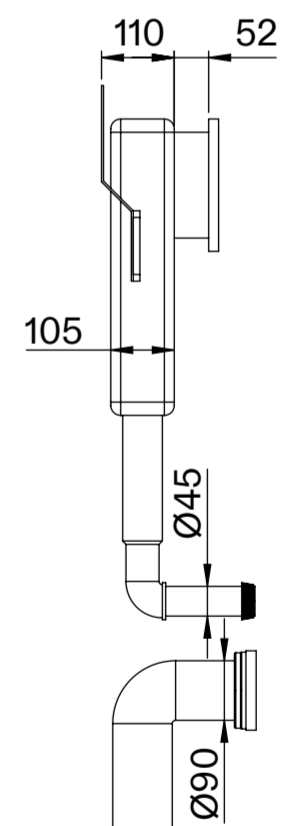

# Toilet

Top View

Side View - Section View

Front View

Back View

# Flush Plate

Front View

Side View

# Cistern

Front View

Side View

**LUSO**

Product Name	Nera Toilet, Concealed Cistern, with Round Flush Plate
Style	Toilet: Back to Wall, Cistern: Concealed / Dual Flush
Material	
Toilet	Ceramic
Cistern	Insulated Plastic
Flush Plate	Stainless Steel
Size, mm	540 x 365 x 400

All dimensions provided in millimeters.