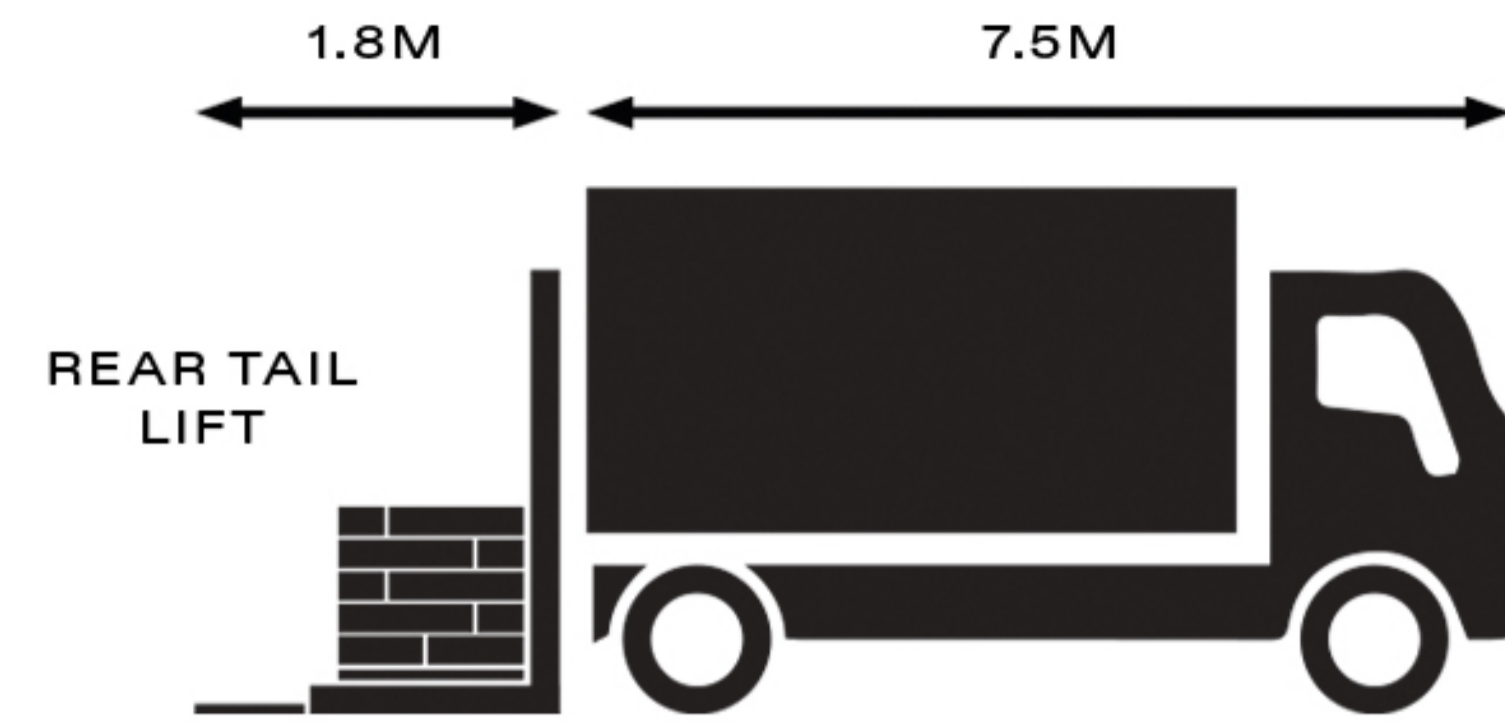

LUSSO

THE CUSTOMERS PROPERTY MUST ALLOW FOR A 7.5 - 18 TONNE VEHICLE.

ACCESS MUST BE

- SUFFICIENTLY WIDE
- FREE FROM OBSTACLES
- REASONABLY LEVEL

HAND PUMP TRUCKS WILL NOT OPERATE
ON SOFT GROUND OR LOOSE GRAVEL

THE COURIER WILL ALLOW 15 MINUTES FOR YOU TO ASSESS YOUR DELIVERY FOR ANY ISSUES.
ONCE YOU HAVE CHECKED, PLEASE THEN SIGN THE DELIVERY NOTE.

DUE TO INSURANCE GUIDELINES, DELIVERY WILL BE TO KERBSIDE ONLY.
DELIVERY PERSONNEL ARE UNABLE TO ENTER PRIVATE RESIDENCES, SO THE RECIPIENT OF THE GOODS
IS RESPONSIBLE FOR ANY ADDITIONAL LIFTING ONCE THE INITIAL DELIVERY IS MADE.