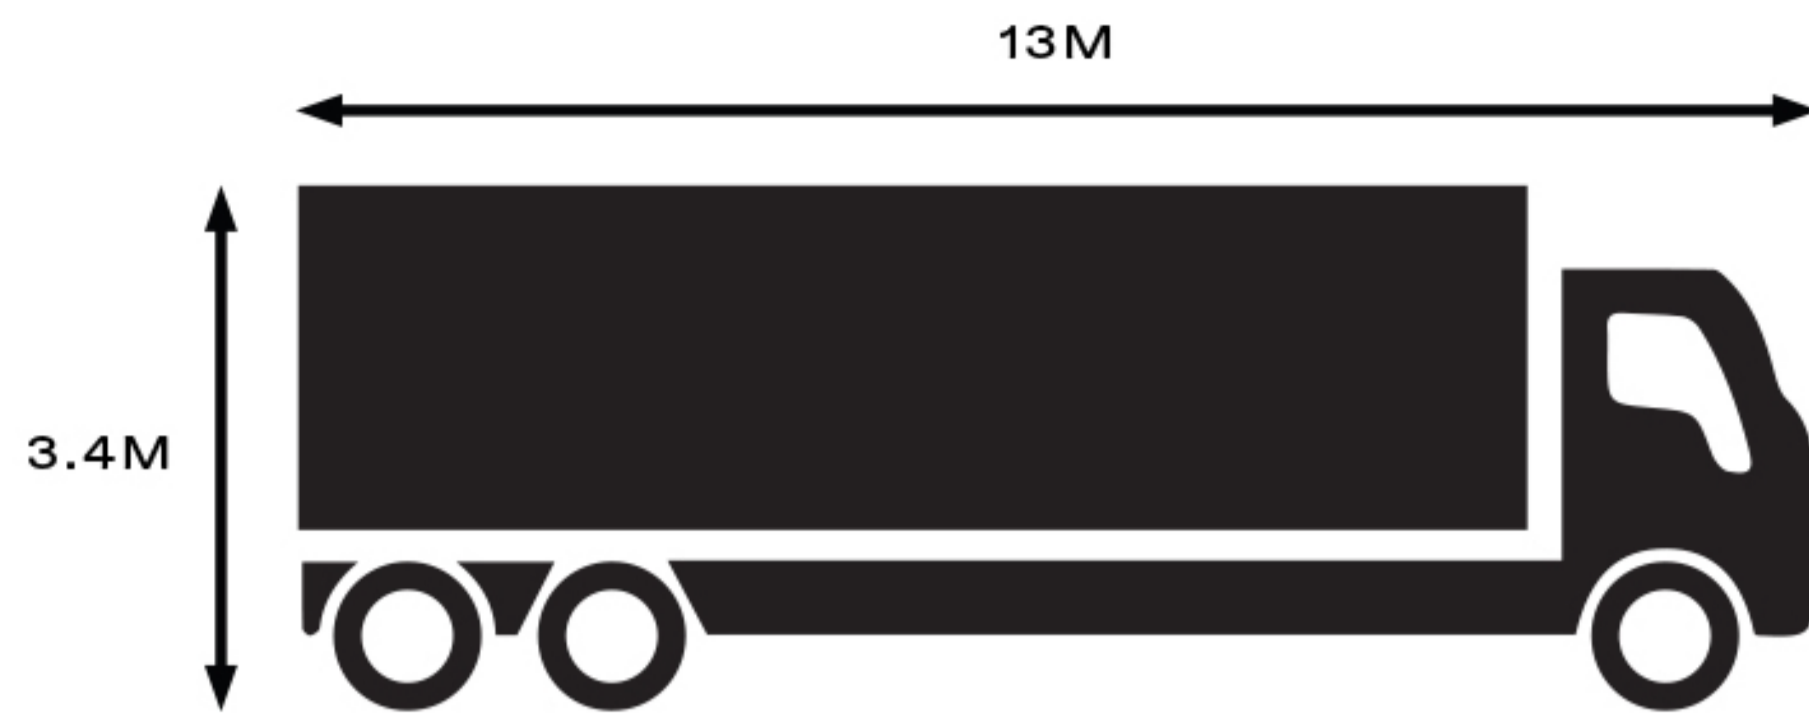

LUSSO

THE CUSTOMERS PROPERTY MUST ALLOW FOR A 7.5 - 18 TONNE VEHICLE.

ACCESS MUST BE

- SUFFICIENTLY WIDE
- FREE FROM OBSTACLES
- REASONABLY LEVEL

HAND PUMP TRUCKS WILL NOT OPERATE
ON SOFT GROUND OR LOOSE GRAVEL

THE COURIER WILL ALLOW 15 MINUTES FOR YOU TO ASSESS YOUR DELIVERY FOR ANY ISSUES.
ONCE YOU HAVE CHECKED, PLEASE THEN SIGN THE DELIVERY NOTE.

DUE TO INSURANCE GUIDELINES, DELIVERY WILL BE TO KERBSIDE ONLY.
DELIVERY PERSONNEL ARE UNABLE TO ENTER PRIVATE RESIDENCES, SO THE RECIPIENT OF THE GOODS
IS RESPONSIBLE FOR ANY ADDITIONAL LIFTING ONCE THE INITIAL DELIVERY IS MADE.