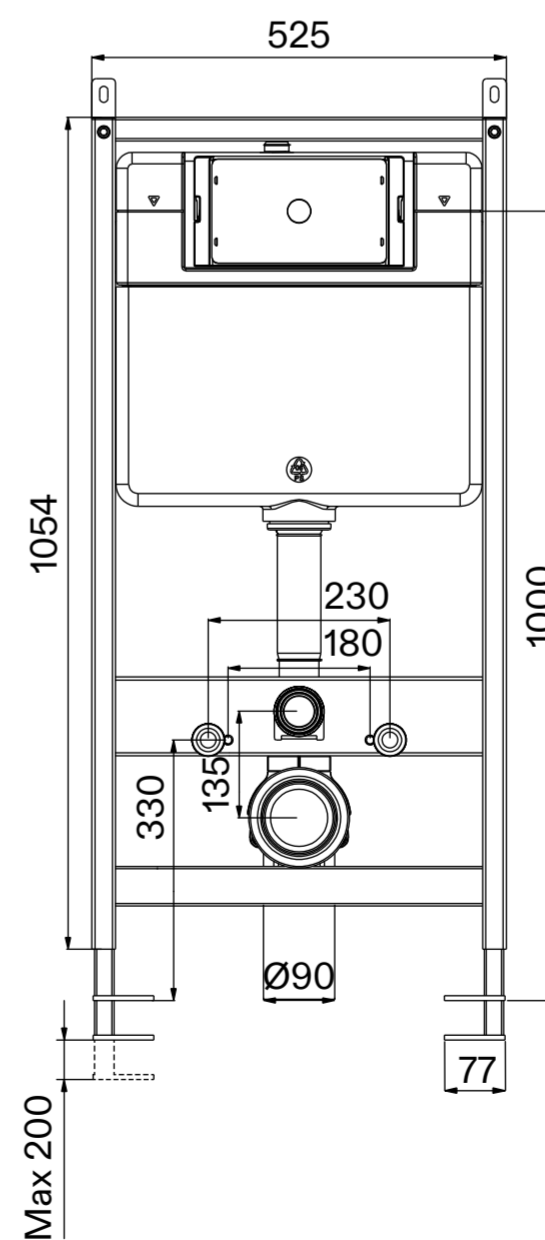

# Toilet

Side View

Back View

Top View

Side View

# Flush Plate

Front View

Side View

# Cistern

Front View

Side View

**LUSO**

Product Name	Intellismart Rimless Toilet Bidet, Concealed Cistern, with Square Flush Plate
Style	Toilet: Wall Hung, Cistern: Concealed / Dual Flush
Material	
Toilet	Ceramic
Cistern	Insulated Plastic
Flush Plate	Stainless Steel
Size, mm	593 x 396 x 410

All dimensions provided in millimeters.