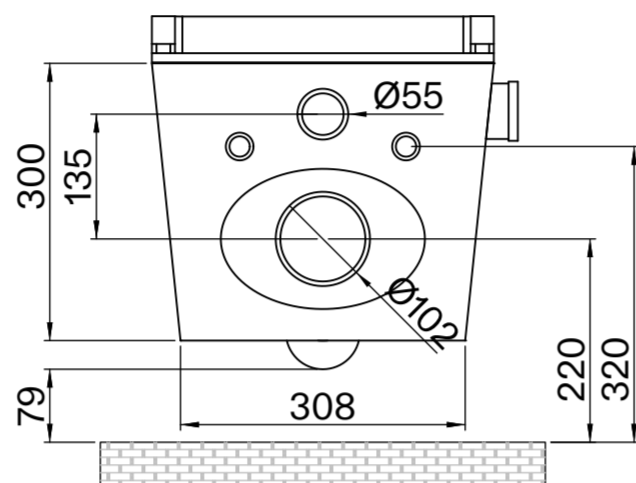

# Toilet

Side View

Back View

Top View

Side View

# Flush Plate

Front View

Side View

# Cistern

Front View

Side View

**LUSO**

Product Name	Intellismart Rimless Toilet Bidet, Concealed Cistern, with Square Flush Plate
Style	Toilet: Wall Hung, Cistern: Concealed / Dual Flush
Material	
Toilet	Ceramic
Cistern	Insulated Plastic
Flush Plate	Stainless Steel
Size, mm	593 x 396 x 410

All dimensions provided in millimeters.