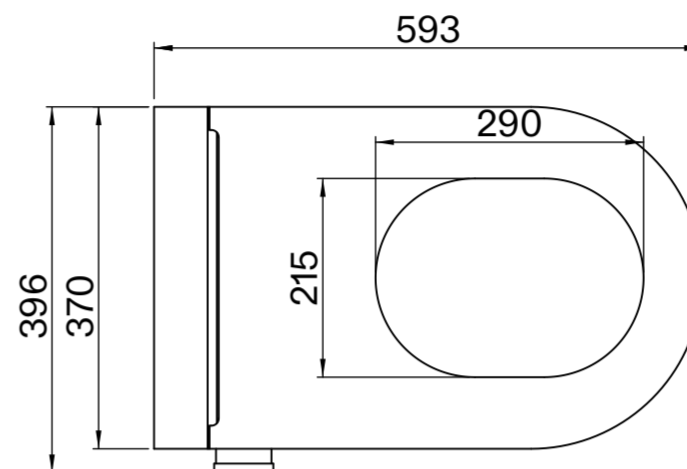

# Toilet

Side View

Back View

Top View

Side View

# Flush Plate

Front View

Side View

# Cistern

Front View

Side View

**LUSO**

Product Name	Intellismart Rimless Toilet Bidet, Concealed Cistern, with Square Flush Plate
Style	Toilet: Wall Hung, Cistern: Concealed / Dual Flush
Material	
Toilet	Ceramic
Cistern	Insulated Plastic
Flush Plate	Stainless Steel
Size, mm	593 x 396 x 410

All dimensions provided in millimeters.