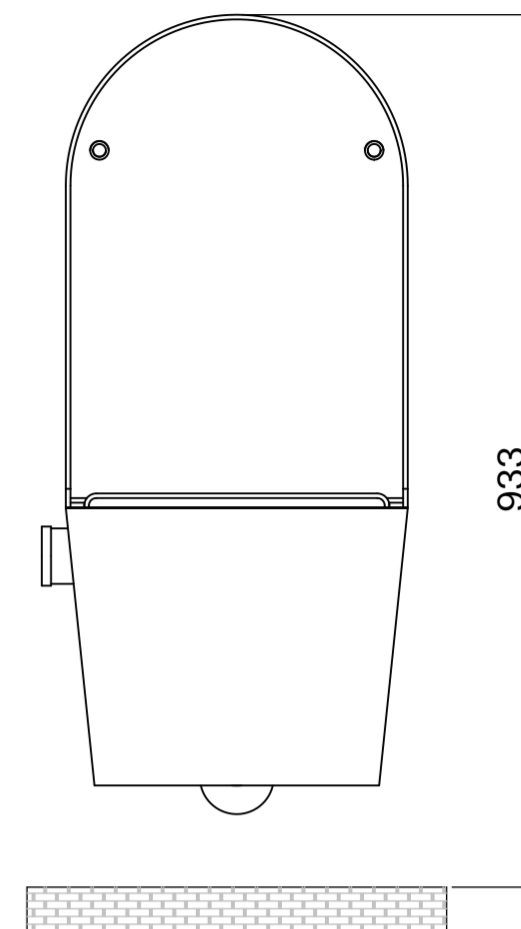

# Toilet

Side View

Back View

Top View

Side View

# Flush Plate

Front View

Side View

# Cistern

Front View

Side View

**LUSO**

Product Name	Intellismart Rimless Toilet Bidet, Concealed Cistern, with Square Flush Plate
Style	Toilet: Wall Hung, Cistern: Concealed / Dual Flush
Material	
Toilet	Ceramic
Cistern	Insulated Plastic
Flush Plate	Stainless Steel
Size, mm	593 x 396 x 410

All dimensions provided in millimeters.