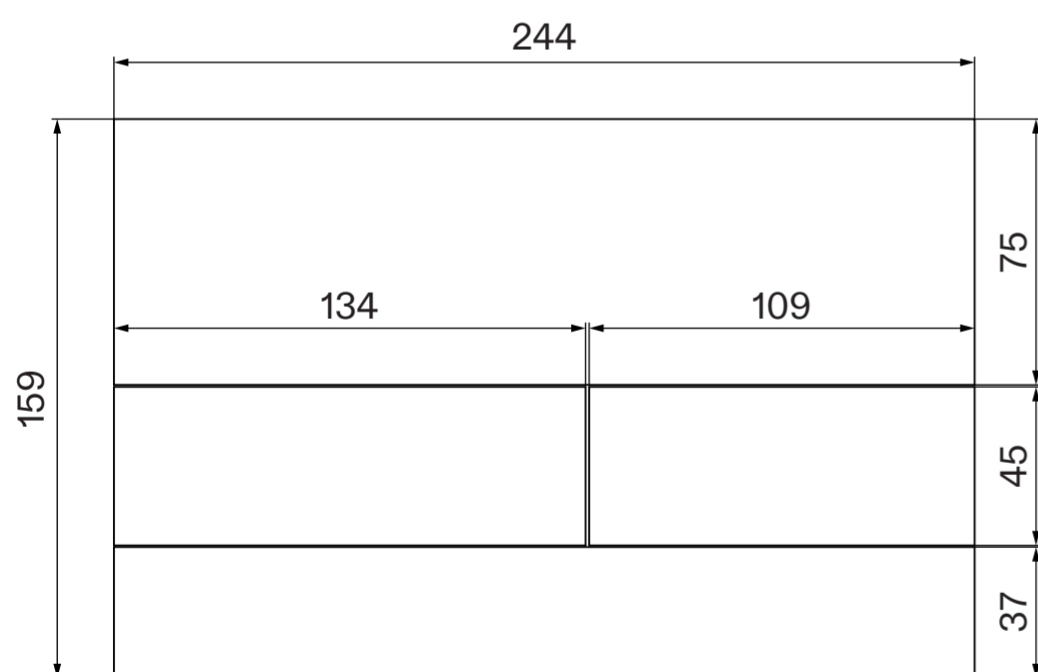

# Toilet

Side View

Back View

Top View

Side View

# Flush Plate

Front View

Side View

# Cistern

Front View

Side View

**LUSO**

Product Name	Intellismart Rimless Toilet Bidet, Concealed Cistern, with Square Flush Plate
Style	Toilet: Wall Hung, Cistern: Concealed / Dual Flush
Material	
Toilet	Ceramic
Cistern	Insulated Plastic
Flush Plate	Stainless Steel
Size, mm	593 x 396 x 410

All dimensions provided in millimeters.