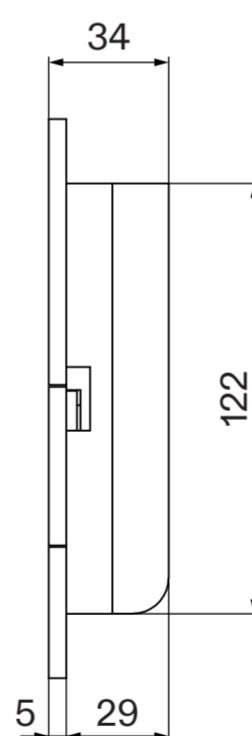

# Toilet

Side View

Back View

Top View

Side View

# Flush Plate

Front View

Side View

# Cistern

Front View

Side View

**LUSO**

Product Name	Intellismart Rimless Toilet Bidet, Concealed Cistern, with Square Flush Plate
Style	Toilet: Wall Hung, Cistern: Concealed / Dual Flush
Material	
Toilet	Ceramic
Cistern	Insulated Plastic
Flush Plate	Stainless Steel
Size, mm	593 x 396 x 410

All dimensions provided in millimeters.