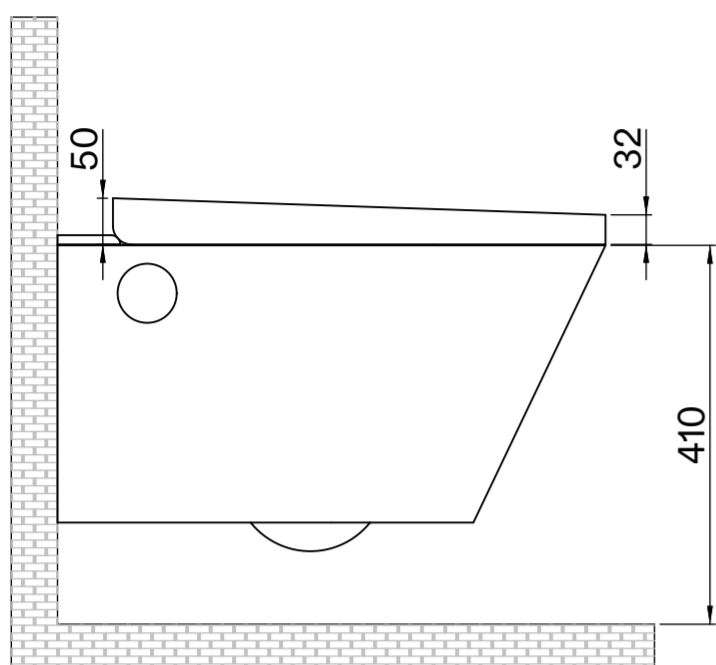

# Toilet

Side View

Back View

Top View

Side View

# Flush Plate

Front View

Side View

# Cistern

Front View

Side View

**LUSO**

Product Name	Intellismart Rimless Toilet Bidet, Concealed Cistern, with Square Flush Plate
Style	Toilet: Wall Hung, Cistern: Concealed / Dual Flush
Material	
Toilet	Ceramic
Cistern	Insulated Plastic
Flush Plate	Stainless Steel
Size, mm	593 x 396 x 410

All dimensions provided in millimeters.