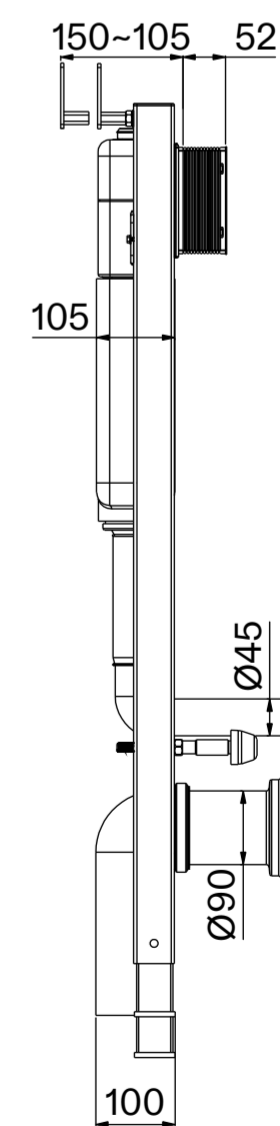

# Toilet

Side View

Back View

Top View

Side View

# Flush Plate

Front View

Side View

# Cistern

Front View

Side View

**LUSO**

Product Name	Intellismart Rimless Toilet Bidet, Concealed Cistern, with Square Flush Plate
Style	Toilet: Wall Hung, Cistern: Concealed / Dual Flush
Material	
Toilet	Ceramic
Cistern	Insulated Plastic
Flush Plate	Stainless Steel
Size, mm	593 x 396 x 410

All dimensions provided in millimeters.