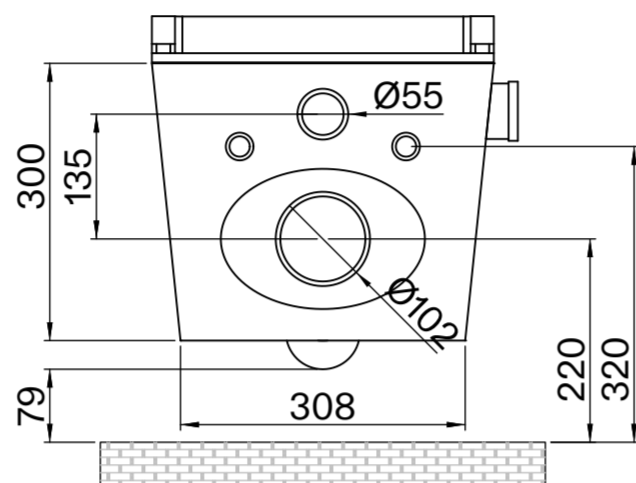

Toilet

Side View

Back View

Top View

Side View

Flush Plate

Front View

Side View

Cistern

Front View

Side View

LUSO

Product Name	Intellismart Rimless Toilet Bidet, Concealed Cistern, with Round Flush Plate
Style	Toilet: Wall Hung, Cistern: Concealed / Dual Flush
Material	
Toilet	Ceramic
Cistern	Insulated Plastic
Flush Plate	Stainless Steel
Size, mm	593 x 396 x 410

All dimensions provided in millimeters.