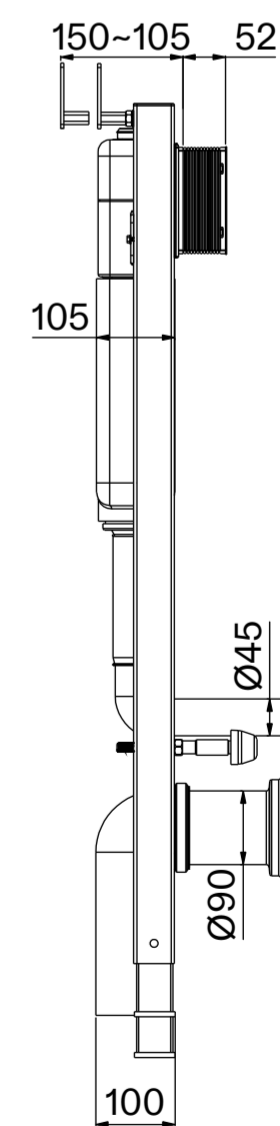

Toilet

Side View

Back View

Top View

Side View

Flush Plate

Front View

Side View

Cistern

Front View

Side View

LUSO

Product Name	Intellismart Rimless Toilet Bidet, Concealed Cistern, with Round Flush Plate
Style	Toilet: Wall Hung, Cistern: Concealed / Dual Flush
Material	
Toilet	Ceramic
Cistern	Insulated Plastic
Flush Plate	Stainless Steel
Size, mm	593 x 396 x 410

All dimensions provided in millimeters.