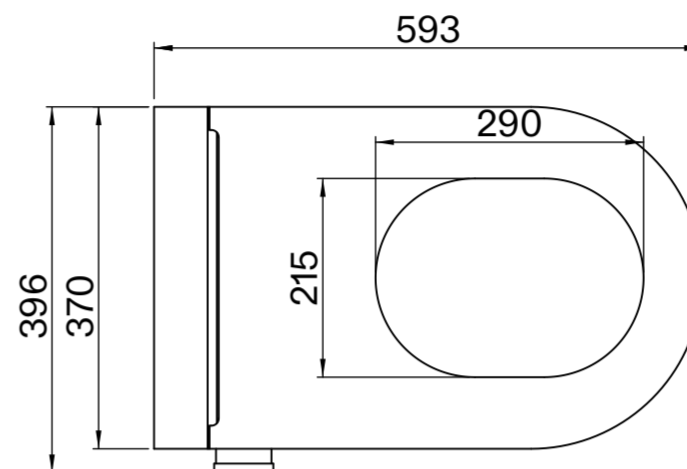

Toilet

Side View

Back View

Top View

Side View

Flush Plate

Front View

Side View

Cistern

Front View

Side View

LUSO

Product Name	Intellismart Rimless Toilet Bidet, Concealed Cistern, with Round Flush Plate
Style	Toilet: Wall Hung, Cistern: Concealed / Dual Flush
Material	
Toilet	Ceramic
Cistern	Insulated Plastic
Flush Plate	Stainless Steel
Size, mm	593 x 396 x 410

All dimensions provided in millimeters.