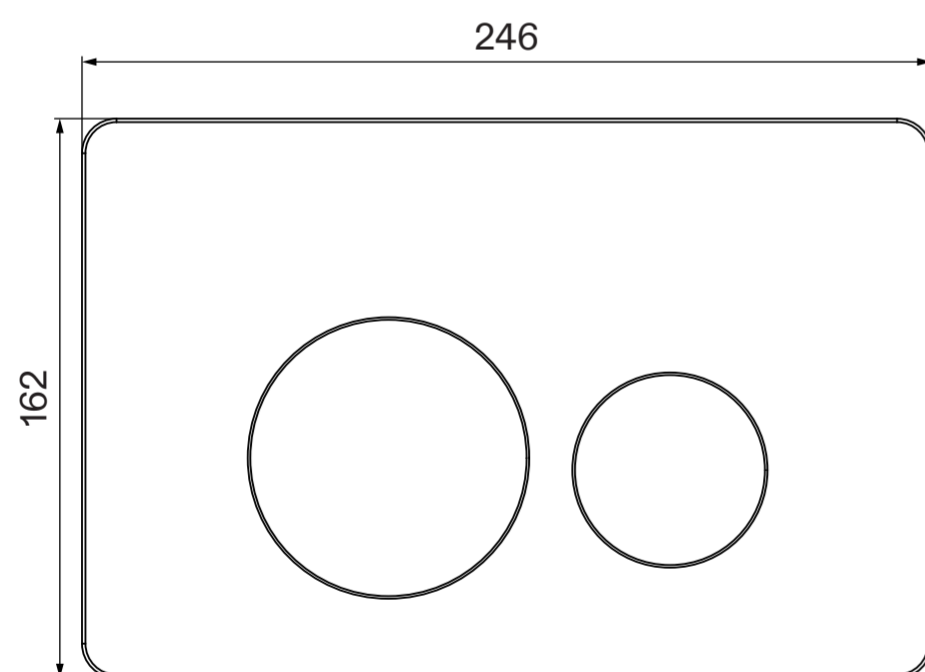

Toilet

Side View

Back View

Top View

Side View

Flush Plate

Front View

Side View

Cistern

Front View

Side View

LUSO

Product Name	Intellismart Rimless Toilet Bidet, Concealed Cistern, with Round Flush Plate
Style	Toilet: Wall Hung, Cistern: Concealed / Dual Flush
Material	
Toilet	Ceramic
Cistern	Insulated Plastic
Flush Plate	Stainless Steel
Size, mm	593 x 396 x 410

All dimensions provided in millimeters.