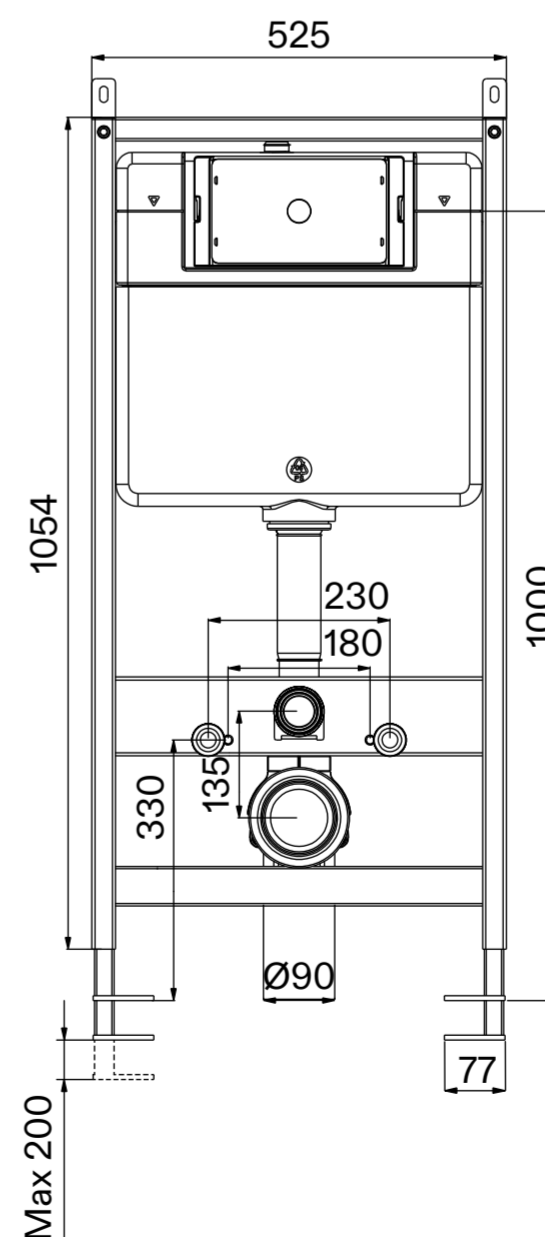

Toilet

Side View

Back View

Top View

Side View

Flush Plate

Front View

Side View

Cistern

Front View

Side View

LUSO

Product Name	Intellismart Rimless Toilet Bidet, Concealed Cistern, with Round Flush Plate
Style	Toilet: Wall Hung, Cistern: Concealed / Dual Flush
Material	
Toilet	Ceramic
Cistern	Insulated Plastic
Flush Plate	Stainless Steel
Size, mm	593 x 396 x 410

All dimensions provided in millimeters.