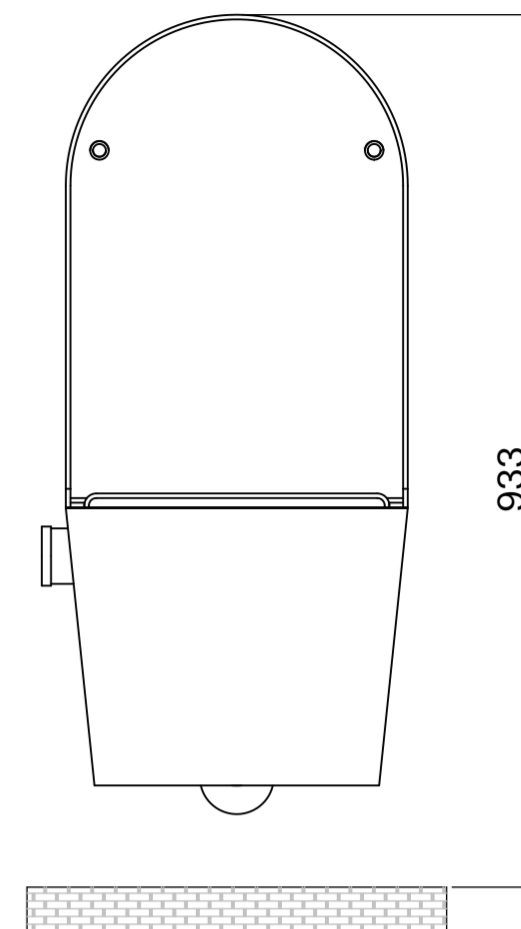

Toilet

Side View

Back View

Top View

Side View

Flush Plate

Front View

Side View

Cistern

Front View

Side View

LUSO

Product Name	Intellismart Rimless Toilet Bidet, Concealed Cistern, with Round Flush Plate
Style	Toilet: Wall Hung, Cistern: Concealed / Dual Flush
Material	
Toilet	Ceramic
Cistern	Insulated Plastic
Flush Plate	Stainless Steel
Size, mm	593 x 396 x 410

All dimensions provided in millimeters.