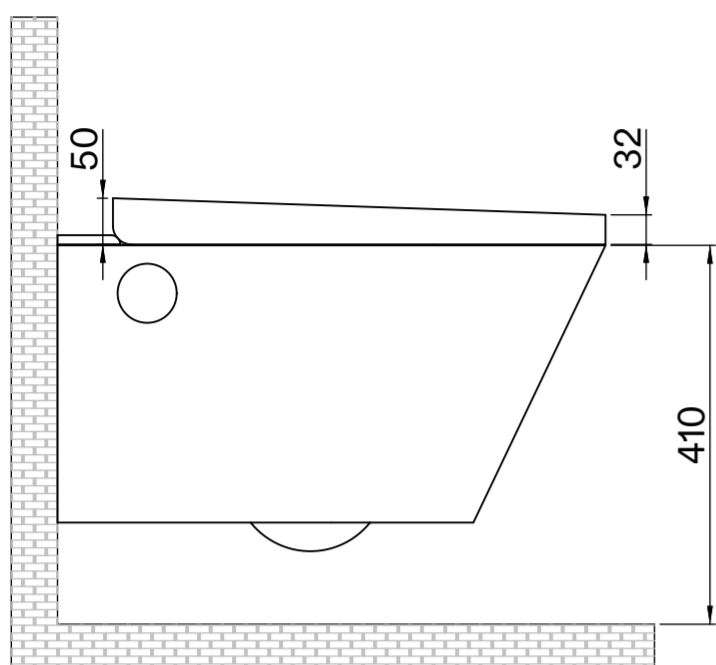

Toilet

Side View

Back View

Top View

Side View

Flush Plate

Front View

Side View

Cistern

Front View

Side View

LUSO

Product Name	Intellismart Rimless Toilet Bidet, Concealed Cistern, with Round Flush Plate
Style	Toilet: Wall Hung, Cistern: Concealed / Dual Flush
Material	
Toilet	Ceramic
Cistern	Insulated Plastic
Flush Plate	Stainless Steel
Size, mm	593 x 396 x 410

All dimensions provided in millimeters.