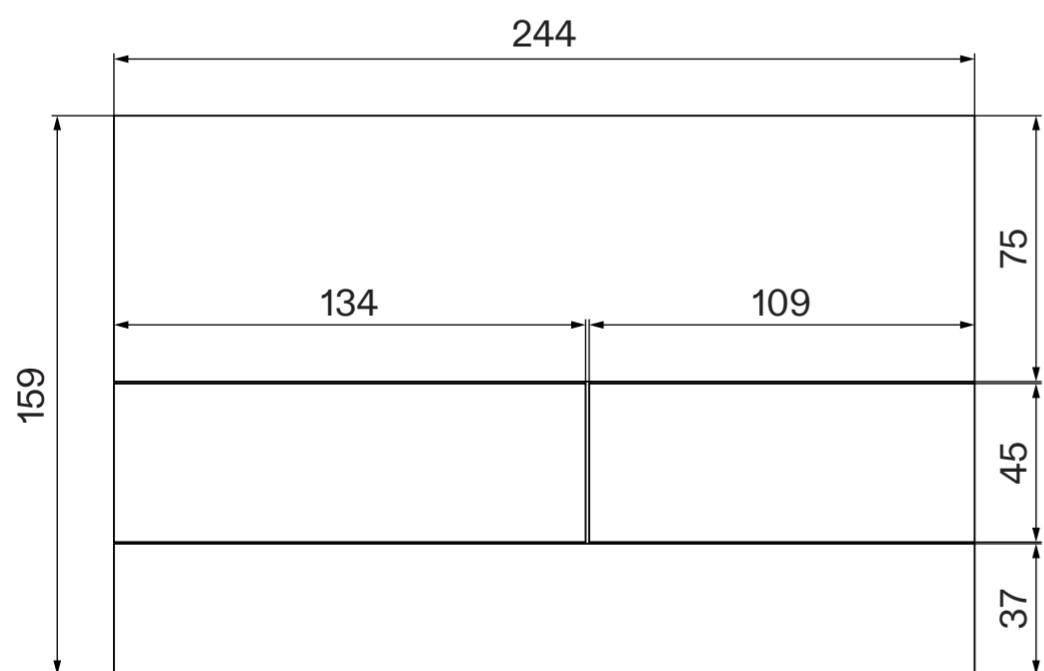

Toilet

Side View

Back View

Top View

Side View

Flush Plate

Front View

Side View

Cistern

Front View

Side View

LUSO

Product Name	Intellismart Rimless Toilet Bidet, Concealed Cistern, with Square Flush Plate
Style	Toilet: Back to Wall, Cistern: Concealed / Dual Flush
Material	
Toilet	Ceramic
Cistern	Insulated Plastic
Flush Plate	Stainless Steel
Size, mm	593 x 396 x 410

All dimensions provided in millimeters.