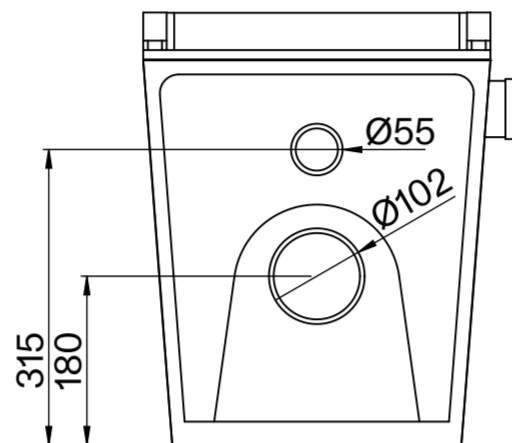

Toilet

Side View

Back View

Top View

Side View

Flush Plate

Front View

Side View

Cistern

Front View

Side View

LUSO

Product Name	Intellismart Rimless Toilet Bidet, Concealed Cistern, with Square Flush Plate
Style	Toilet: Back to Wall, Cistern: Concealed / Dual Flush
Material	
Toilet	Ceramic
Cistern	Insulated Plastic
Flush Plate	Stainless Steel
Size, mm	593 x 396 x 410

All dimensions provided in millimeters.