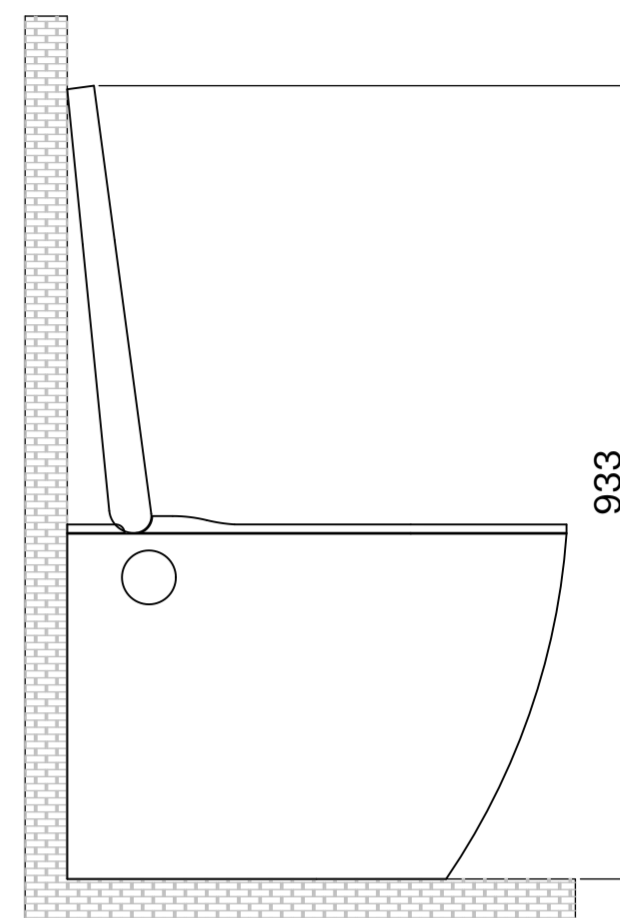

Toilet

Side View

Back View

Top View

Side View

Flush Plate

Front View

Side View

Cistern

Front View

Side View

LUSO

Product Name	Intellismart Rimless Toilet Bidet, Concealed Cistern, with Square Flush Plate
Style	Toilet: Back to Wall, Cistern: Concealed / Dual Flush
Material	
Toilet	Ceramic
Cistern	Insulated Plastic
Flush Plate	Stainless Steel
Size, mm	593 x 396 x 410

All dimensions provided in millimeters.