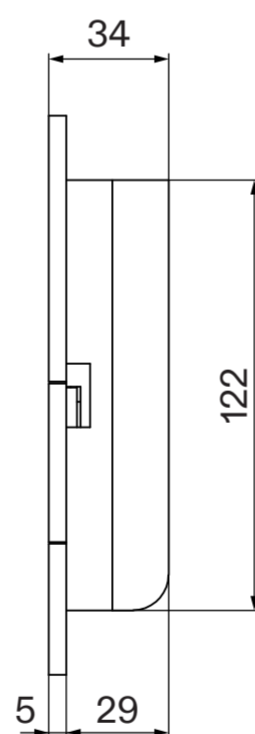

Toilet

Side View

Back View

Top View

Side View

Flush Plate

Front View

Side View

Cistern

Front View

Side View

LUSO

Product Name	Intellismart Rimless Toilet Bidet, Concealed Cistern, with Square Flush Plate
Style	Toilet: Back to Wall, Cistern: Concealed / Dual Flush
Material	
Toilet	Ceramic
Cistern	Insulated Plastic
Flush Plate	Stainless Steel
Size, mm	593 x 396 x 410

All dimensions provided in millimeters.