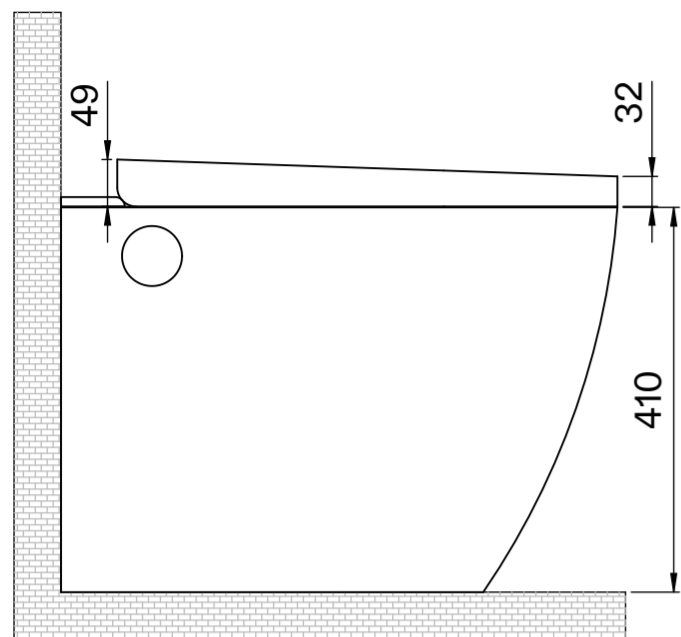

Toilet

Side View

Back View

Top View

Side View

Flush Plate

Front View

Side View

Cistern

Front View

Side View

LUSO

Product Name	Intellismart Rimless Toilet Bidet, Concealed Cistern, with Square Flush Plate
Style	Toilet: Back to Wall, Cistern: Concealed / Dual Flush
Material	
Toilet	Ceramic
Cistern	Insulated Plastic
Flush Plate	Stainless Steel
Size, mm	593 x 396 x 410

All dimensions provided in millimeters.