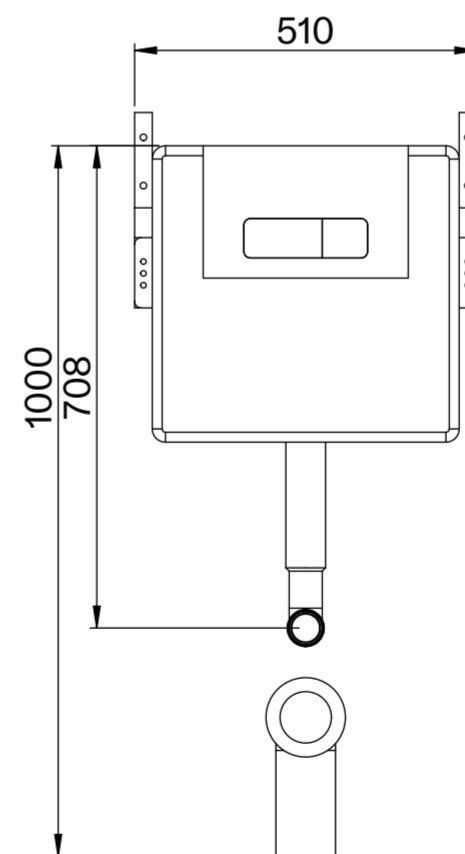

Toilet

Side View

Back View

Top View

Side View

Flush Plate

Front View

Side View

Cistern

Front View

Side View

LUSO

Product Name	Intellismart Rimless Toilet Bidet, Concealed Cistern, with Square Flush Plate
Style	Toilet: Back to Wall, Cistern: Concealed / Dual Flush
Material	
Toilet	Ceramic
Cistern	Insulated Plastic
Flush Plate	Stainless Steel
Size, mm	593 x 396 x 410

All dimensions provided in millimeters.