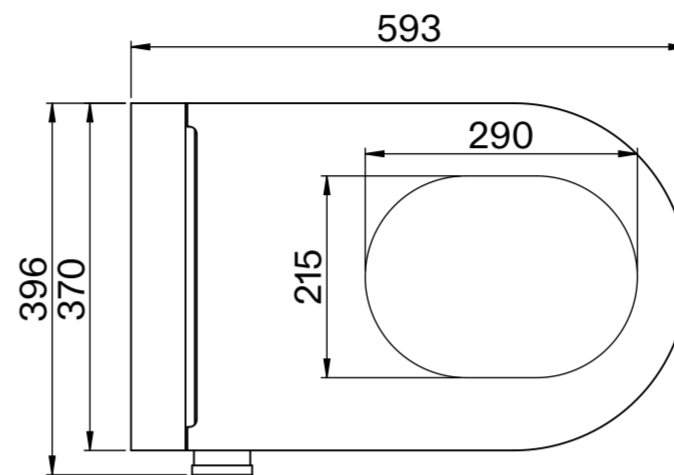

Toilet

Side View

Back View

Top View

Side View

Flush Plate

Front View

Side View

Cistern

Front View

Side View

LUSO

Product Name	Intellismart Rimless Toilet Bidet, Concealed Cistern, with Square Flush Plate
Style	Toilet: Back to Wall, Cistern: Concealed / Dual Flush
Material	
Toilet	Ceramic
Cistern	Insulated Plastic
Flush Plate	Stainless Steel
Size, mm	593 x 396 x 410

All dimensions provided in millimeters.