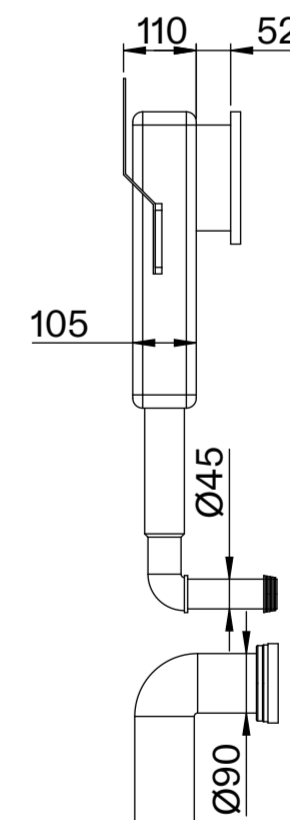

Toilet

Side View

Back View

Top View

Side View

Flush Plate

Front View

Side View

Cistern

Front View

Side View

LUSO

Product Name	Intellismart Rimless Toilet Bidet, Concealed Cistern, with Square Flush Plate
Style	Toilet: Back to Wall, Cistern: Concealed / Dual Flush
Material	
Toilet	Ceramic
Cistern	Insulated Plastic
Flush Plate	Stainless Steel
Size, mm	593 x 396 x 410

All dimensions provided in millimeters.