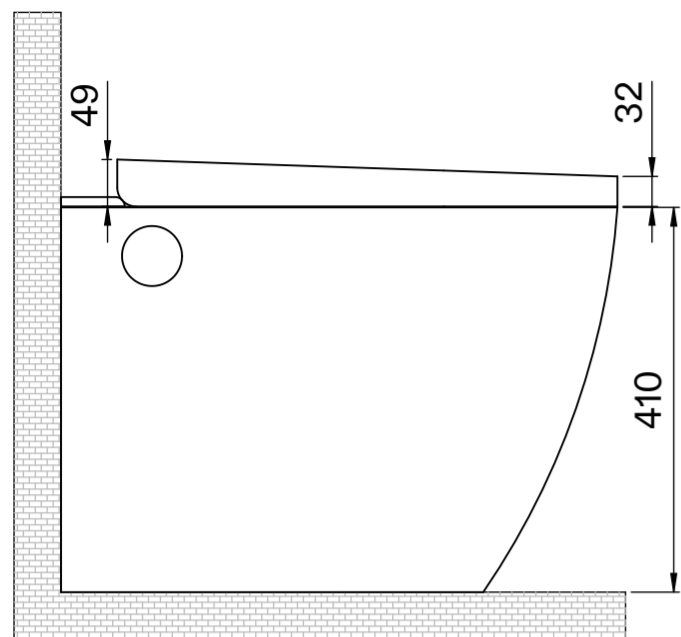

Toilet

Side View

Back View

Top View

Side View

Flush Plate

Front View

Side View

Cistern

Front View

Side View

LUSO

Product Name	Intellismart Rimless Toilet Bidet, Concealed Cistern, with Round Flush Plate
Style	Toilet: Back to Wall, Cistern: Concealed / Dual Flush
Material	
Toilet	Ceramic
Cistern	Insulated Plastic
Flush Plate	Stainless Steel
Size, mm	593 x 396 x 410

All dimensions provided in millimeters.