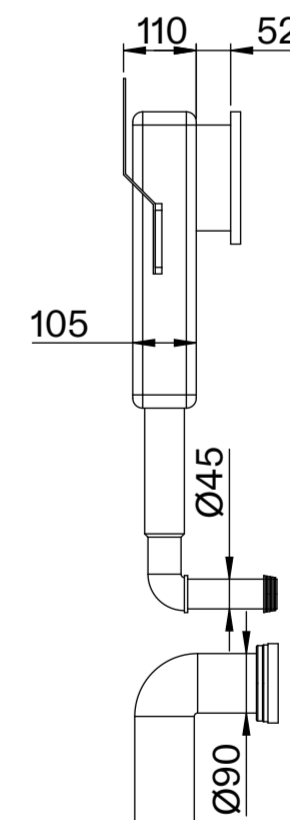

Toilet

Side View

Back View

Top View

Side View

Flush Plate

Front View

Side View

Cistern

Front View

Side View

LUSO

Product Name	Intellismart Rimless Toilet Bidet, Concealed Cistern, with Round Flush Plate
Style	Toilet: Back to Wall, Cistern: Concealed / Dual Flush
Material	
Toilet	Ceramic
Cistern	Insulated Plastic
Flush Plate	Stainless Steel
Size, mm	593 x 396 x 410

All dimensions provided in millimeters.