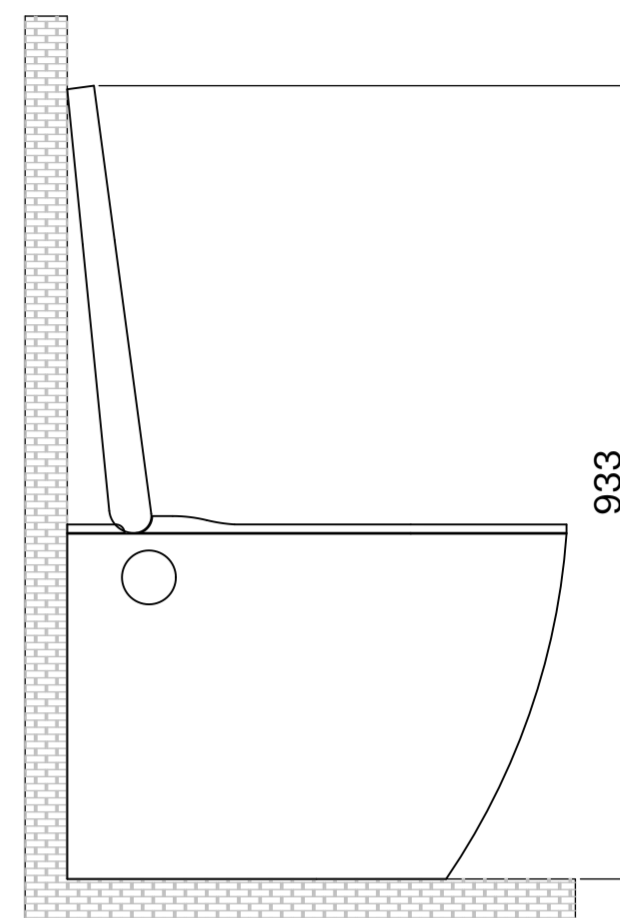

Toilet

Side View

Back View

Top View

Side View

Flush Plate

Front View

Side View

Cistern

Front View

Side View

LUSO

Product Name	Intellismart Rimless Toilet Bidet, Concealed Cistern, with Round Flush Plate
Style	Toilet: Back to Wall, Cistern: Concealed / Dual Flush
Material	
Toilet	Ceramic
Cistern	Insulated Plastic
Flush Plate	Stainless Steel
Size, mm	593 x 396 x 410

All dimensions provided in millimeters.