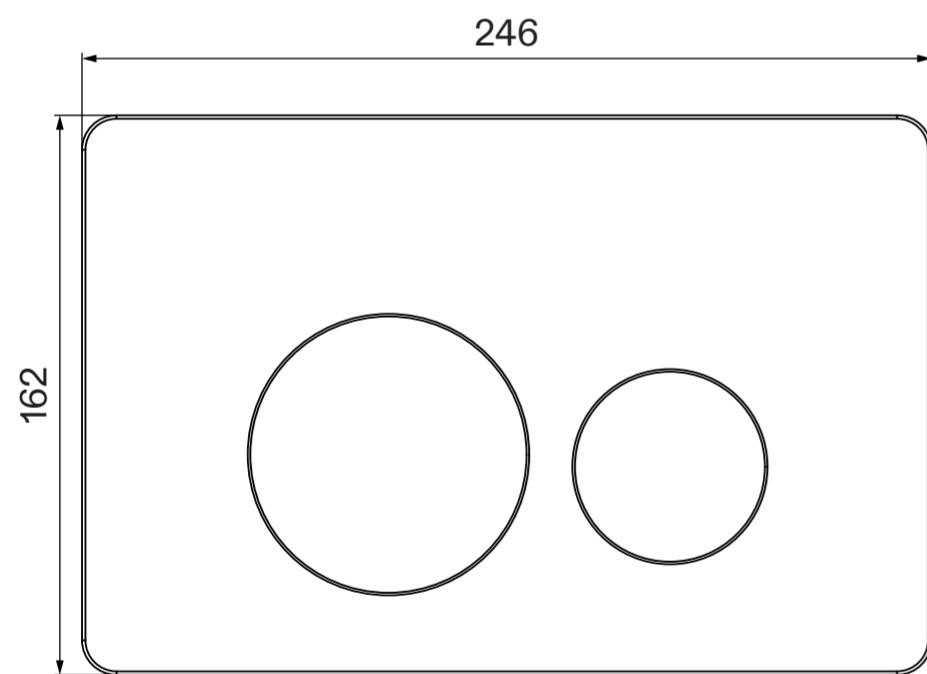

Toilet

Side View

Back View

Top View

Side View

Flush Plate

Front View

Side View

Cistern

Front View

Side View

LUSO

Product Name	Intellismart Rimless Toilet Bidet, Concealed Cistern, with Round Flush Plate
Style	Toilet: Back to Wall, Cistern: Concealed / Dual Flush
Material	
Toilet	Ceramic
Cistern	Insulated Plastic
Flush Plate	Stainless Steel
Size, mm	593 x 396 x 410

All dimensions provided in millimeters.