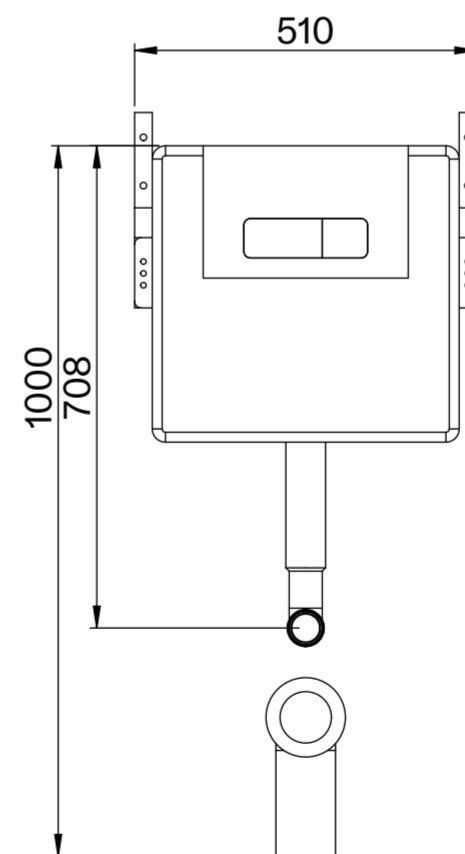

Toilet

Side View

Back View

Top View

Side View

Flush Plate

Front View

Side View

Cistern

Front View

Side View

LUSO

Product Name	Intellismart Rimless Toilet Bidet, Concealed Cistern, with Round Flush Plate
Style	Toilet: Back to Wall, Cistern: Concealed / Dual Flush
Material	
Toilet	Ceramic
Cistern	Insulated Plastic
Flush Plate	Stainless Steel
Size, mm	593 x 396 x 410

All dimensions provided in millimeters.