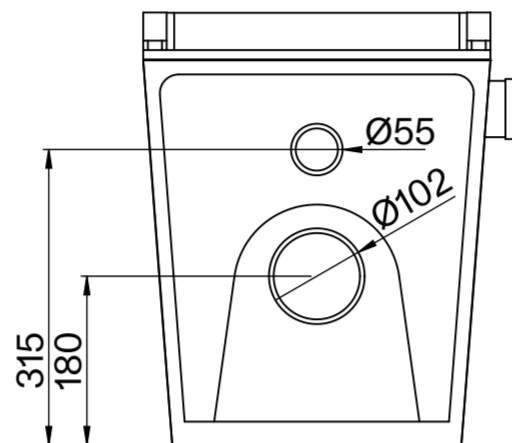

Toilet

Side View

Back View

Top View

Side View

Flush Plate

Front View

Side View

Cistern

Front View

Side View

LUSO

Product Name	Intellismart Rimless Toilet Bidet, Concealed Cistern, with Round Flush Plate
Style	Toilet: Back to Wall, Cistern: Concealed / Dual Flush
Material	
Toilet	Ceramic
Cistern	Insulated Plastic
Flush Plate	Stainless Steel
Size, mm	593 x 396 x 410

All dimensions provided in millimeters.