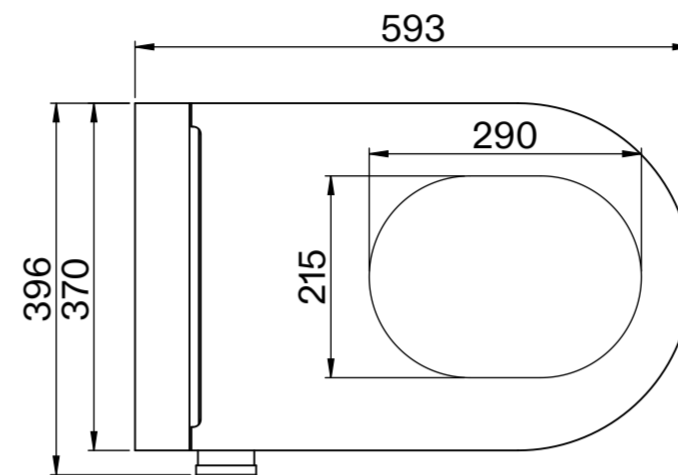

Toilet

Side View

Back View

Top View

Side View

Flush Plate

Front View

Side View

Cistern

Front View

Side View

LUSO

Product Name	Intellismart Rimless Toilet Bidet, Concealed Cistern, with Round Flush Plate
Style	Toilet: Back to Wall, Cistern: Concealed / Dual Flush
Material	
Toilet	Ceramic
Cistern	Insulated Plastic
Flush Plate	Stainless Steel
Size, mm	593 x 396 x 410

All dimensions provided in millimeters.