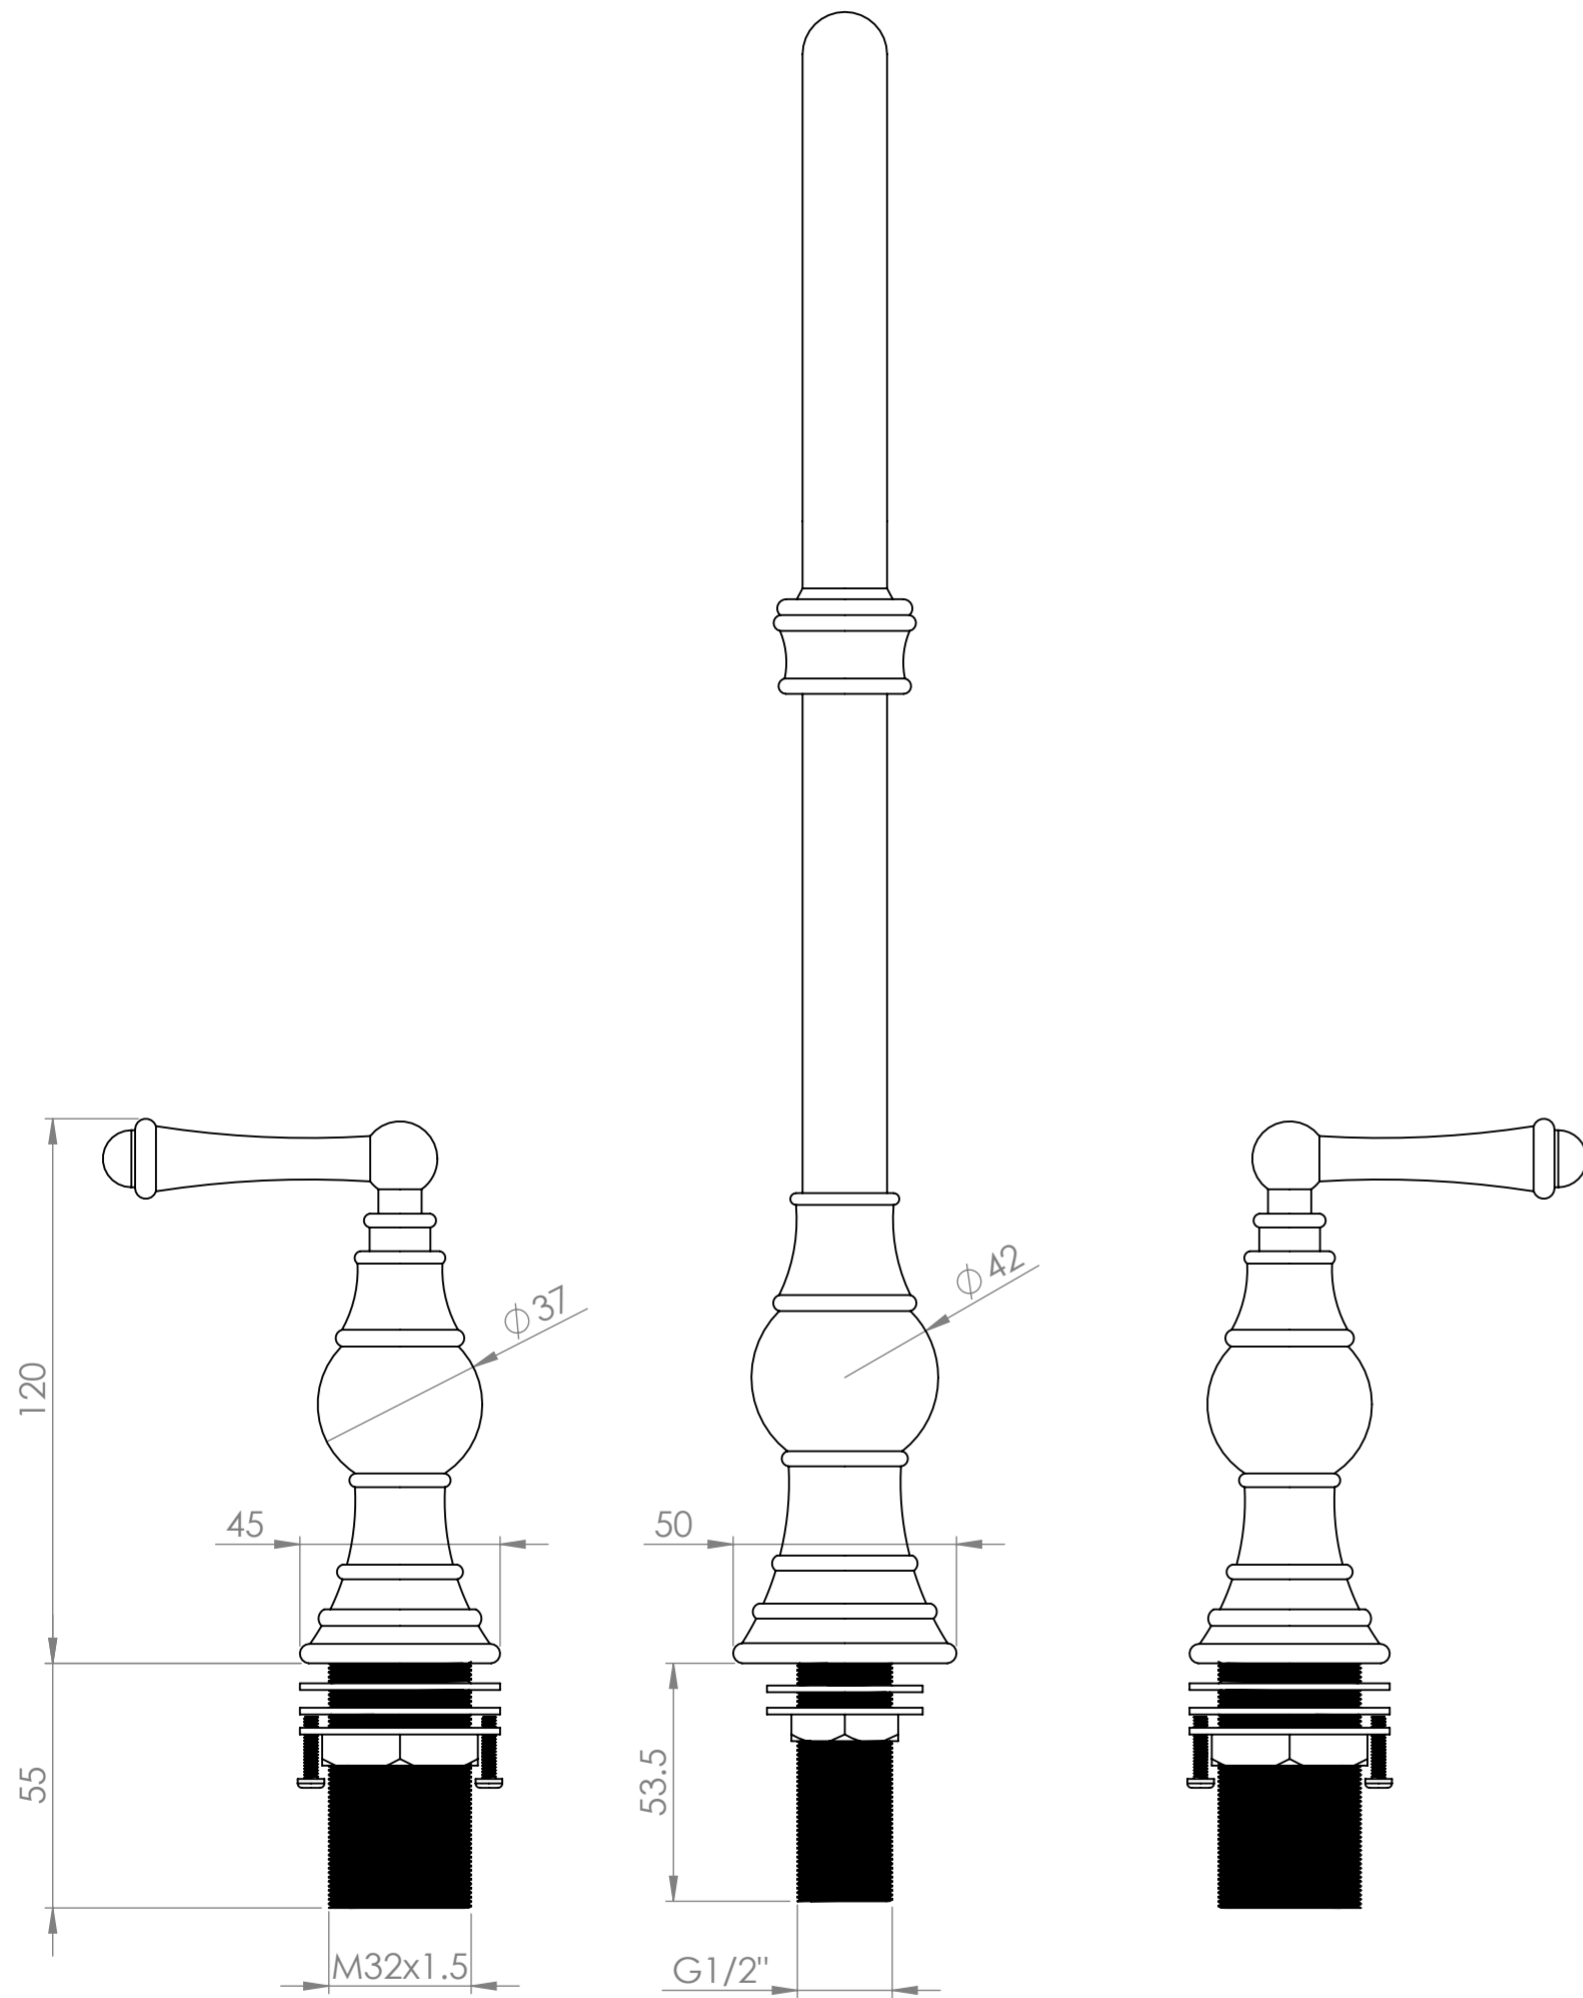

Front View

Side View

LUSO

Product Name

Grantley Series

Product Type

3-Hole Kitchen Tap

All dimensions provided in millimeters.