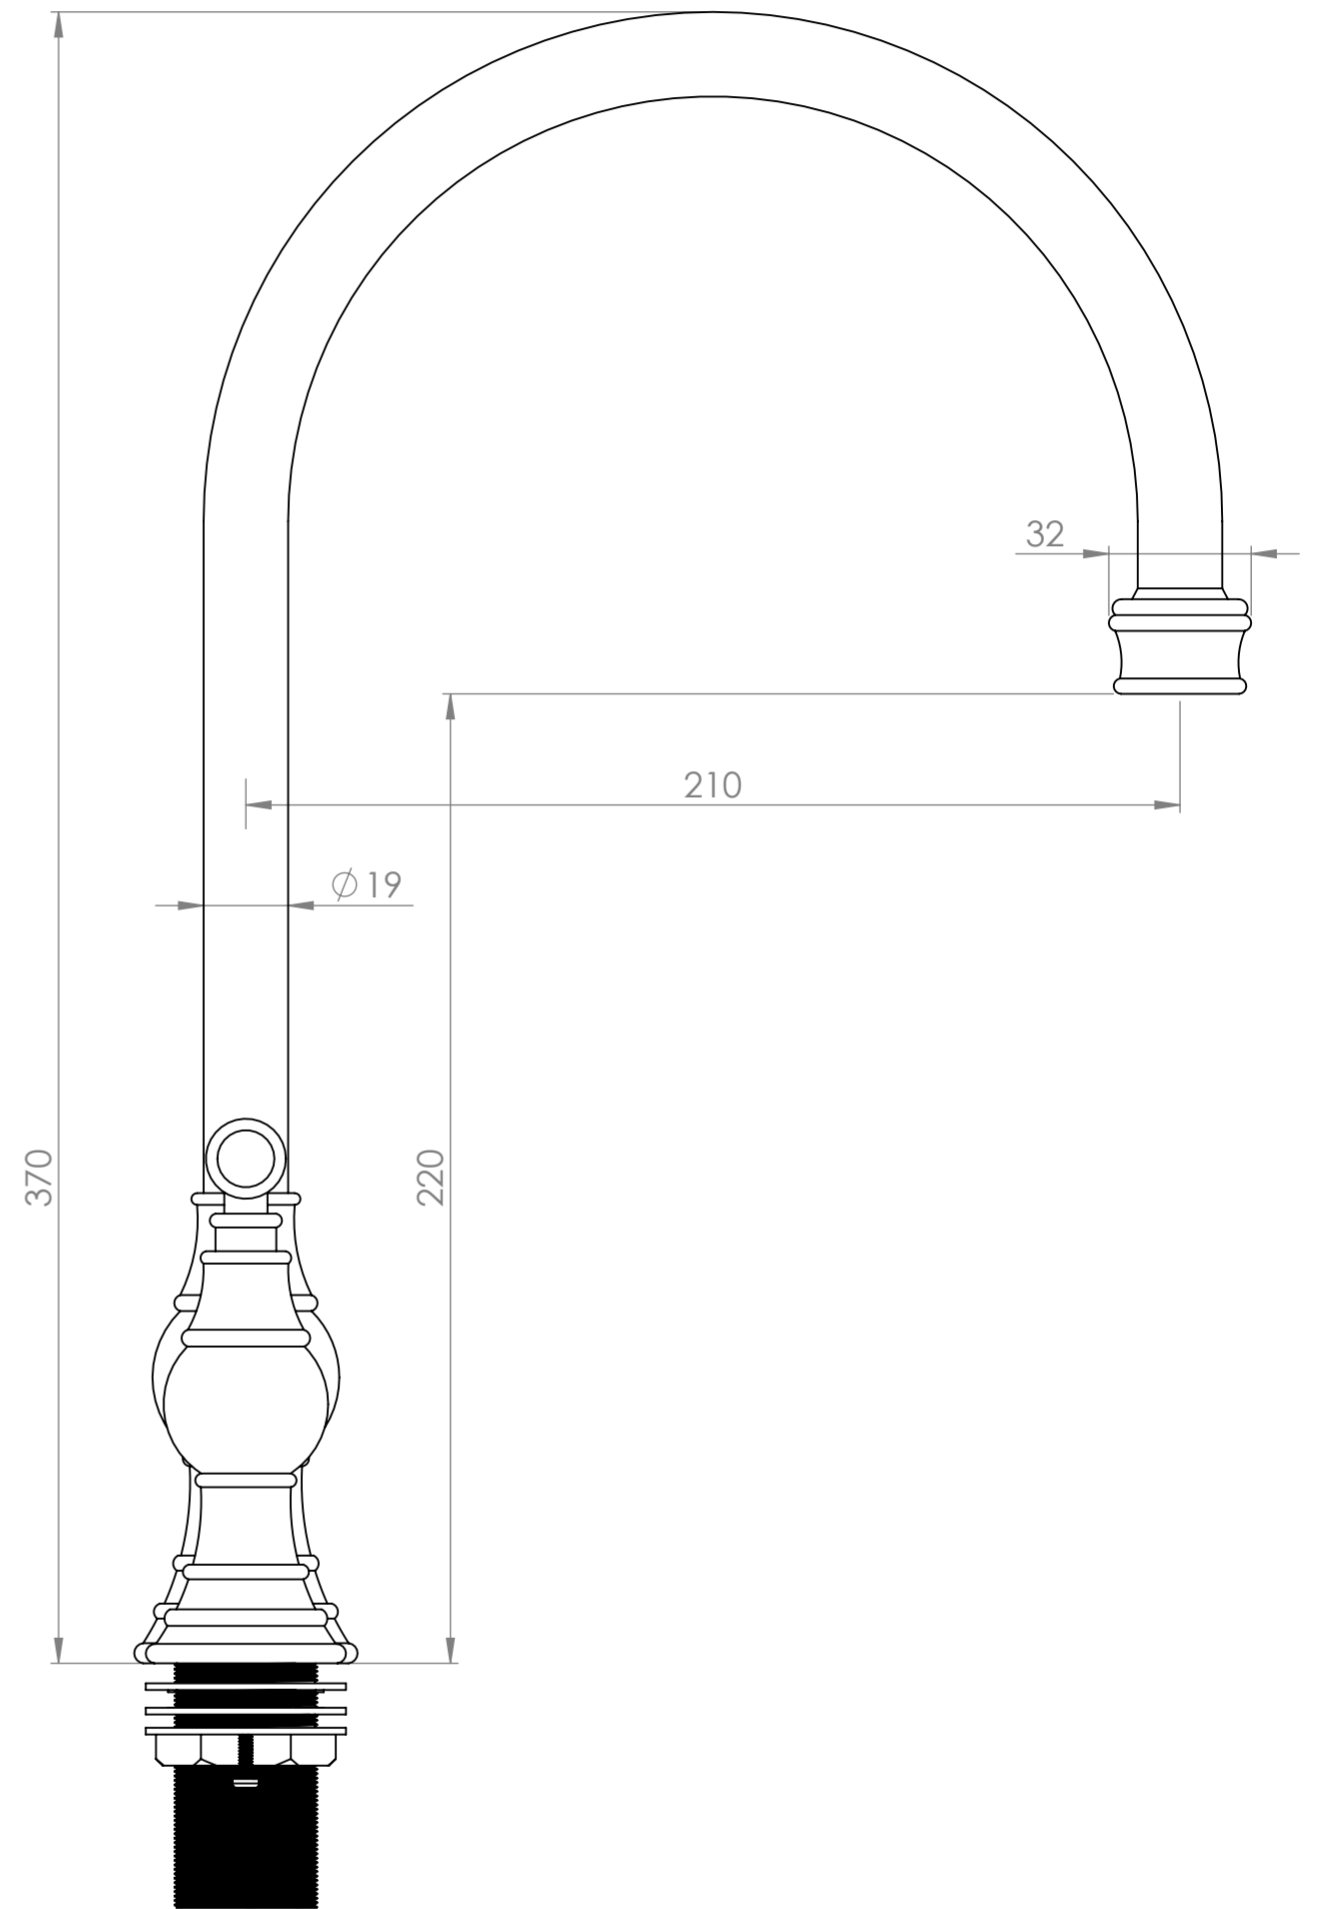

Front View

Side View

LUSO

Product Name

Grantley Series

Product Type

3-Hole Kitchen Tap

All dimensions provided in millimeters.