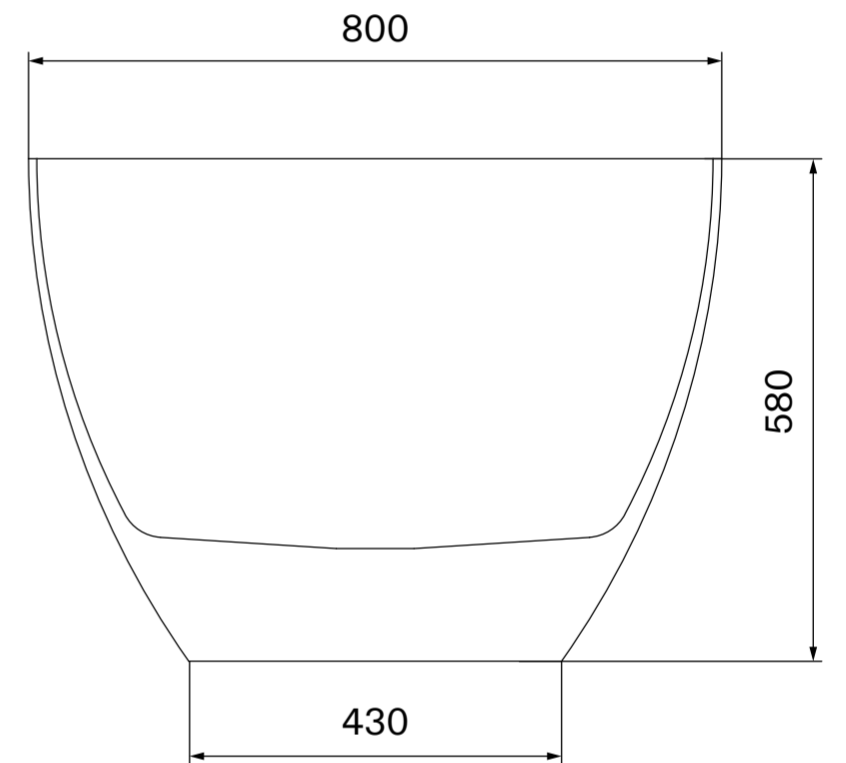

Top View

Front View - Section View

Side View - Section View

LUSO

Product Name Egg Shell Freestanding Bath 1700

Material Acrylic

Size, mm 1700 × 800 × 580

All dimensions provided in millimeters.