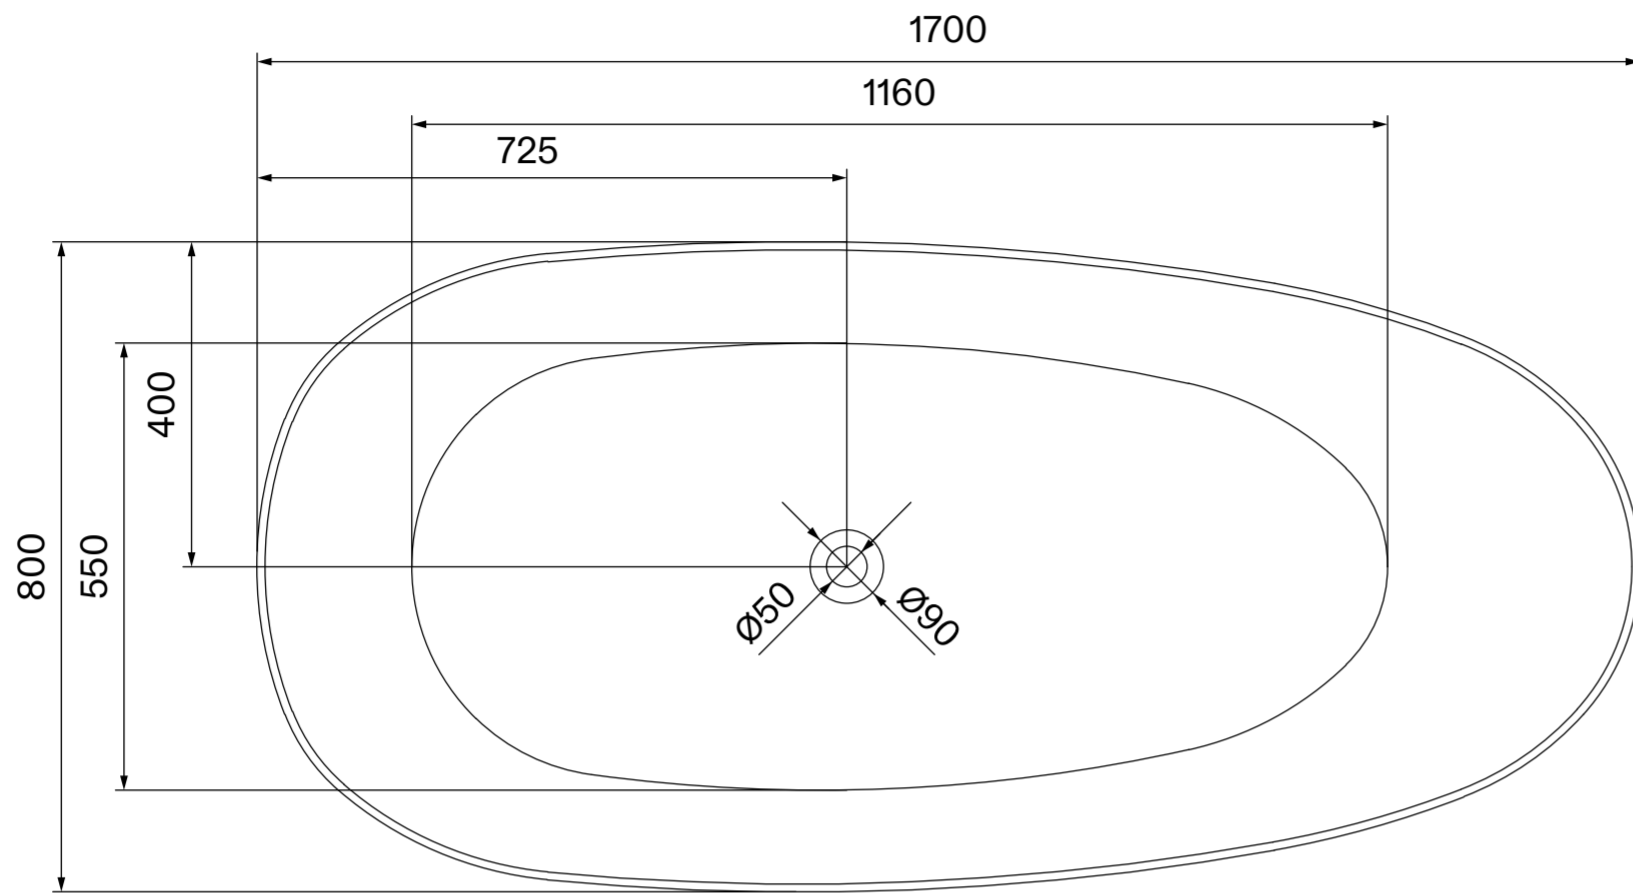

Top View

Front View - Section View

Side View - Section View

LUSO

Product Name Egg Shell Freestanding Bath 1700

Material Acrylic

Size, mm 1700 × 800 × 580

All dimensions provided in millimeters.