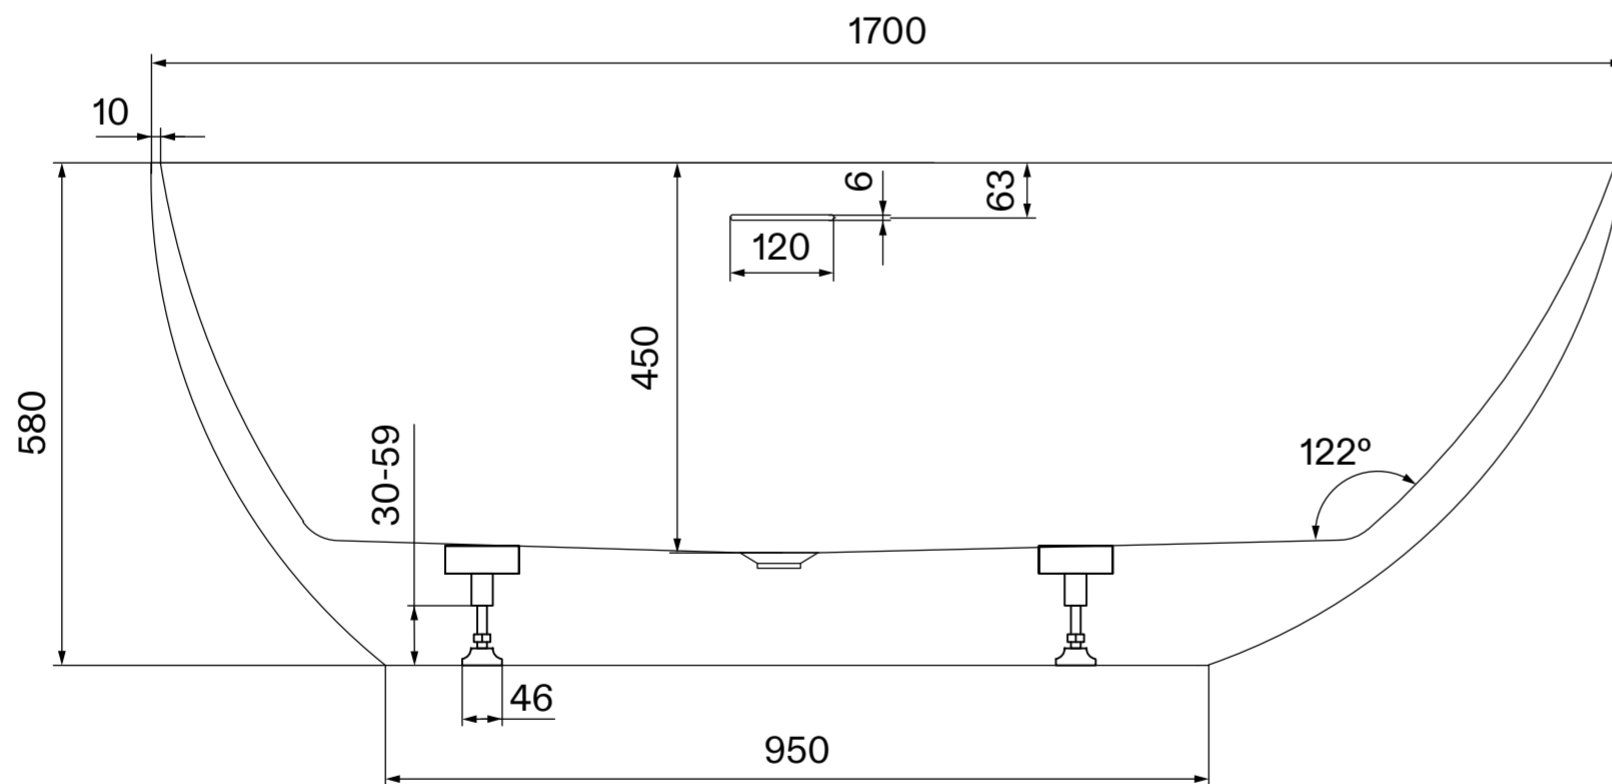

Top View

Front View - Section View

Side View - Section View

LUSO

Product Name Egg Shell Freestanding Bath 1700

Material Acrylic

Size, mm 1700 × 800 × 580

All dimensions provided in millimeters.