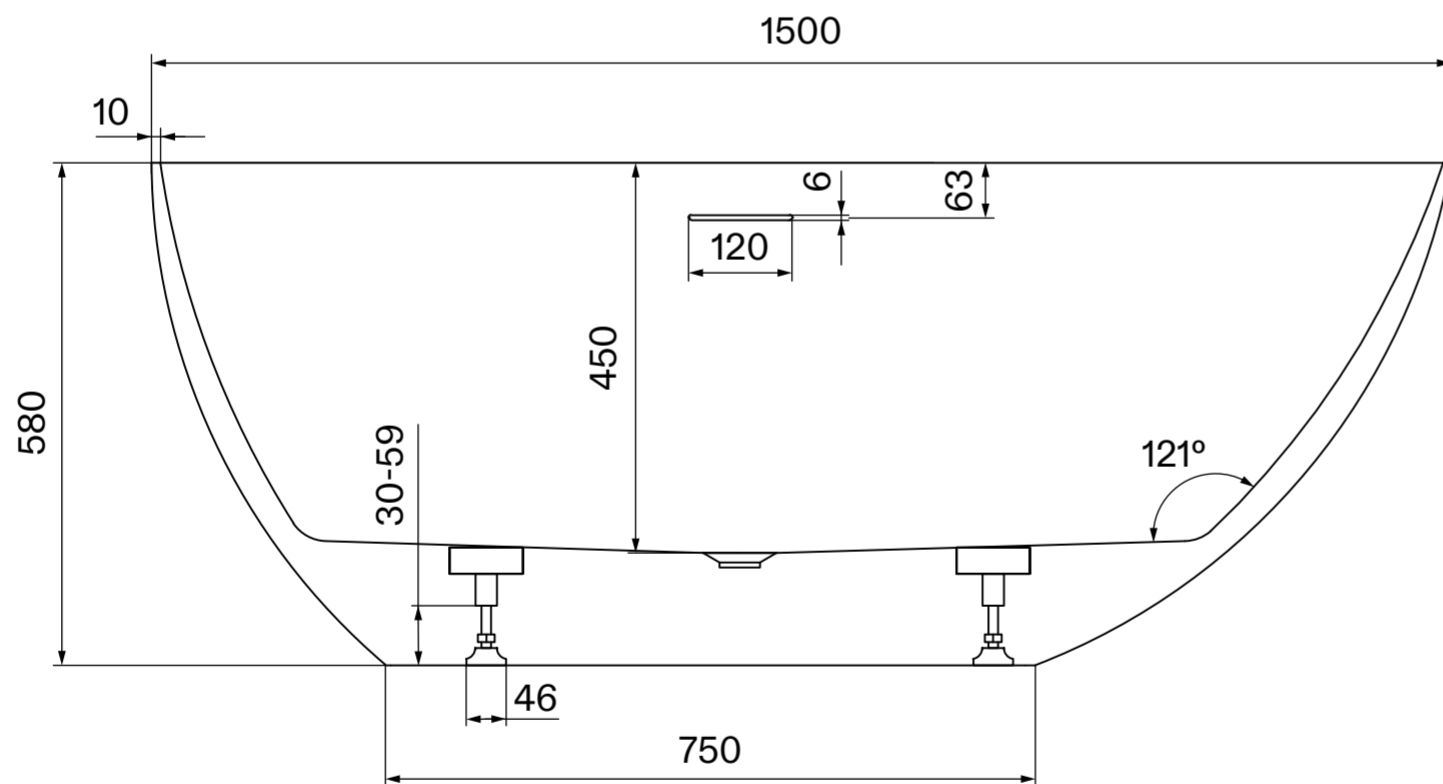

Top View

Front View - Section View

Side View - Section View

LUSO

Product Name Egg Shell Freestanding Bath 1500

Material Acrylic

Size, mm 1500 × 750 × 580

All dimensions provided in millimeters.