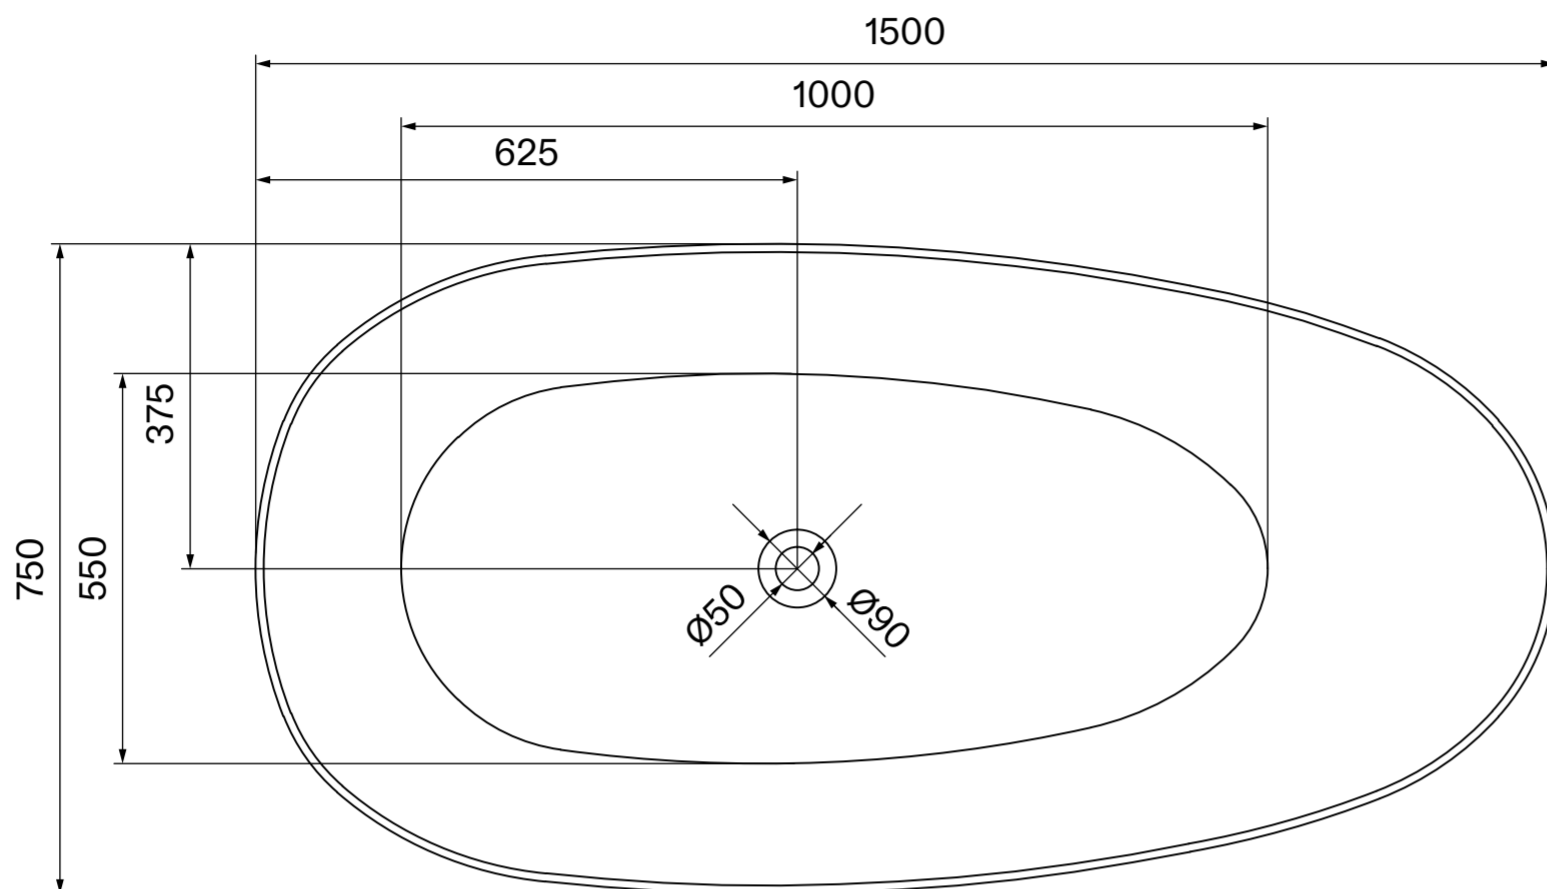

Top View

Front View - Section View

Side View - Section View

LUSO

Product Name Egg Shell Freestanding Bath 1500

Material Acrylic

Size, mm 1500 × 750 × 580

All dimensions provided in millimeters.