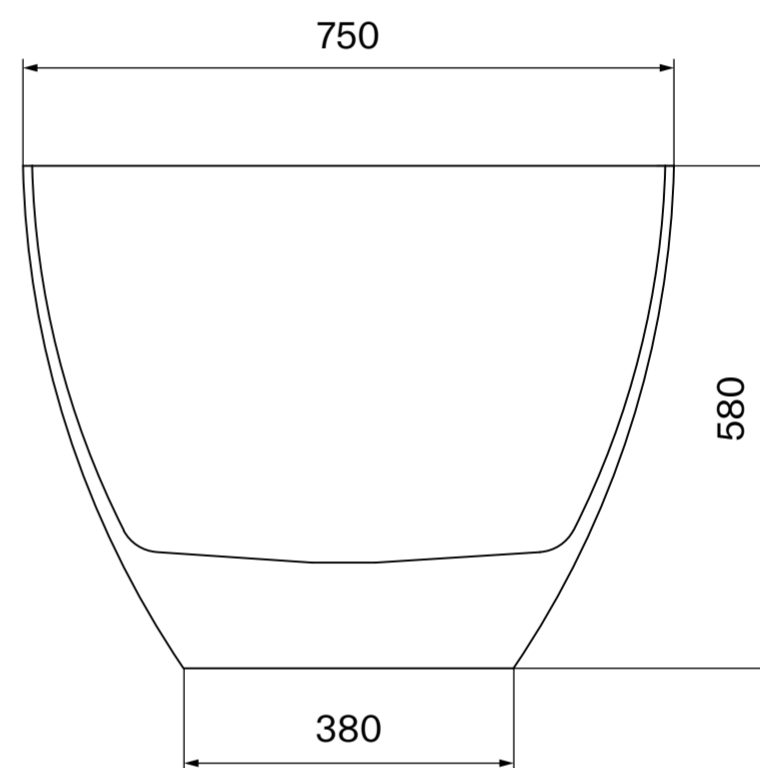

Top View

Front View - Section View

Side View - Section View

LUSO

Product Name Egg Shell Freestanding Bath 1500

Material Acrylic

Size, mm 1500 × 750 × 580

All dimensions provided in millimeters.