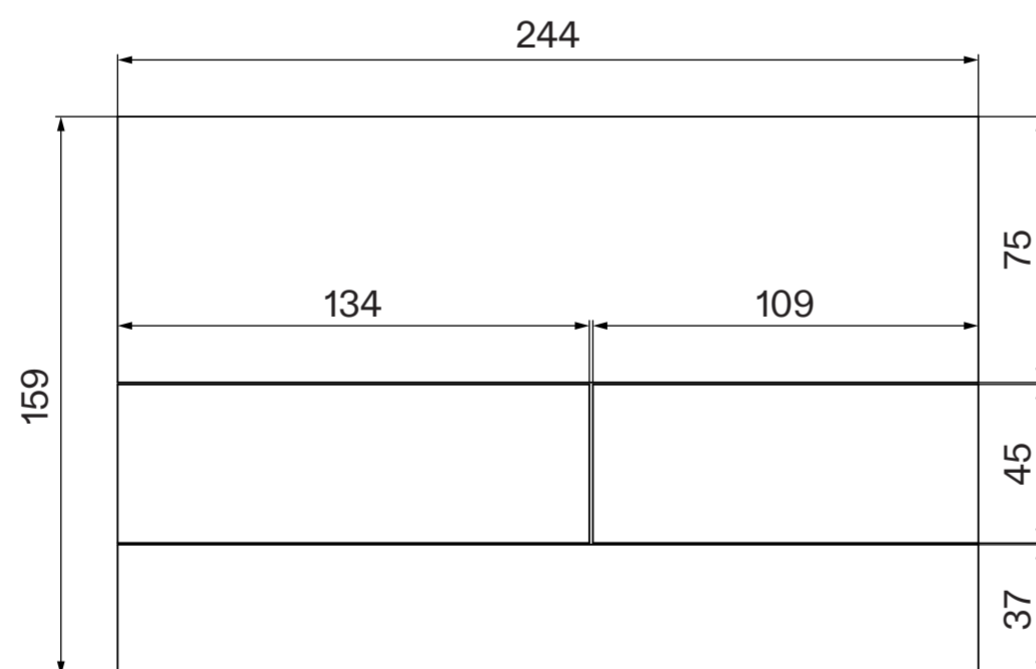

Toilet

Side View

Back View

Cistern

Front View

Side View

Flush Plate

Front View

Side View

LUSO

Product Name	Deco Berkeley Toilet, Cistern, with Square Flush Plate
Style	Toilet: Back to Wall, Cistern: Concealed / Dual Flush
Material	
Toilet	Ceramic
Cistern	Insulated Plastic
Flush Plate	Stainless Steel
Size, mm	535 x 365 x 445

All dimensions provided in millimeters.