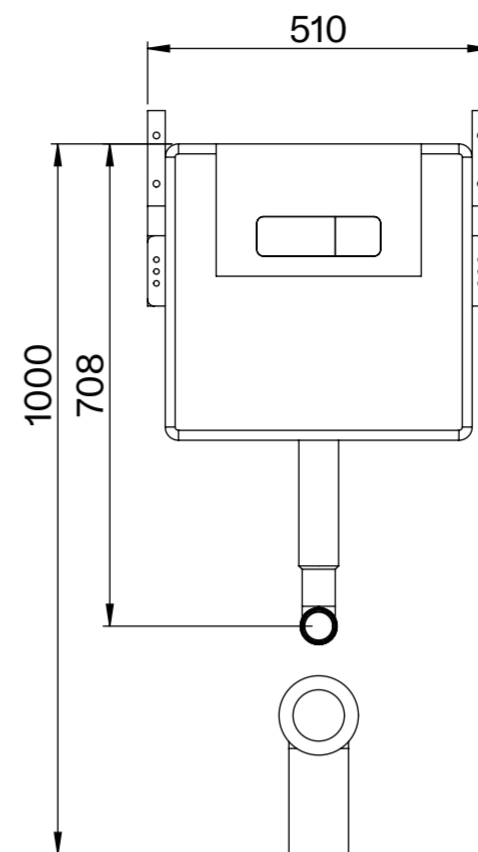

Toilet

Side View

Back View

Cistern

Front View

Side View

Flush Plate

Front View

Side View

LUSO

Product Name	Deco Berkeley Toilet, Cistern, with Square Flush Plate
Style	Toilet: Back to Wall, Cistern: Concealed / Dual Flush
Material	
Toilet	Ceramic
Cistern	Insulated Plastic
Flush Plate	Stainless Steel
Size, mm	535 x 365 x 445

All dimensions provided in millimeters.