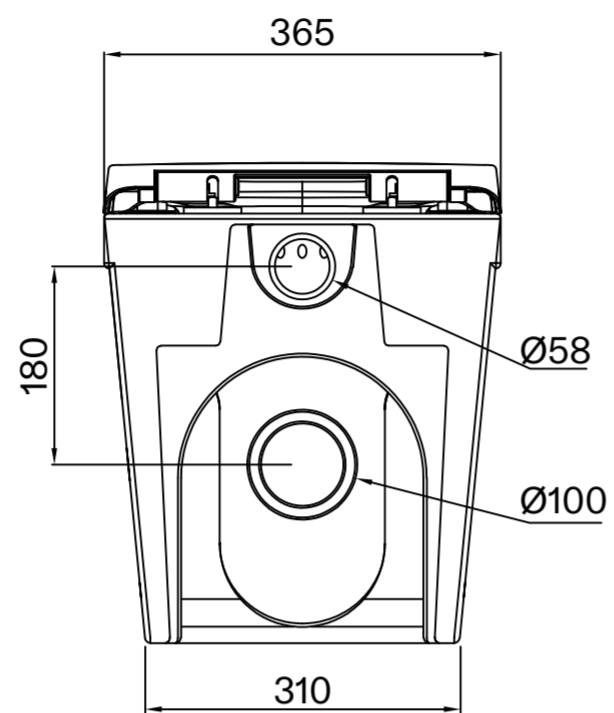

Toilet

Side View

Back View

Cistern

Front View

Side View

Flush Plate

Front View

Side View

LUSO

Product Name	Deco Berkeley Toilet, Cistern, with Square Flush Plate
Style	Toilet: Back to Wall, Cistern: Concealed / Dual Flush
Material	
Toilet	Ceramic
Cistern	Insulated Plastic
Flush Plate	Stainless Steel
Size, mm	535 x 365 x 445

All dimensions provided in millimeters.