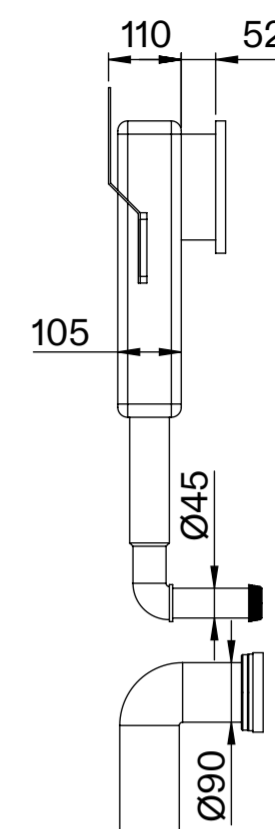

Toilet

Side View

Back View

Cistern

Front View

Side View

Flush Plate

Front View

Side View

LUSO

Product Name	Deco Berkeley Toilet, Cistern, with Square Flush Plate
Style	Toilet: Back to Wall, Cistern: Concealed / Dual Flush
Material	
Toilet	Ceramic
Cistern	Insulated Plastic
Flush Plate	Stainless Steel
Size, mm	535 x 365 x 445

All dimensions provided in millimeters.