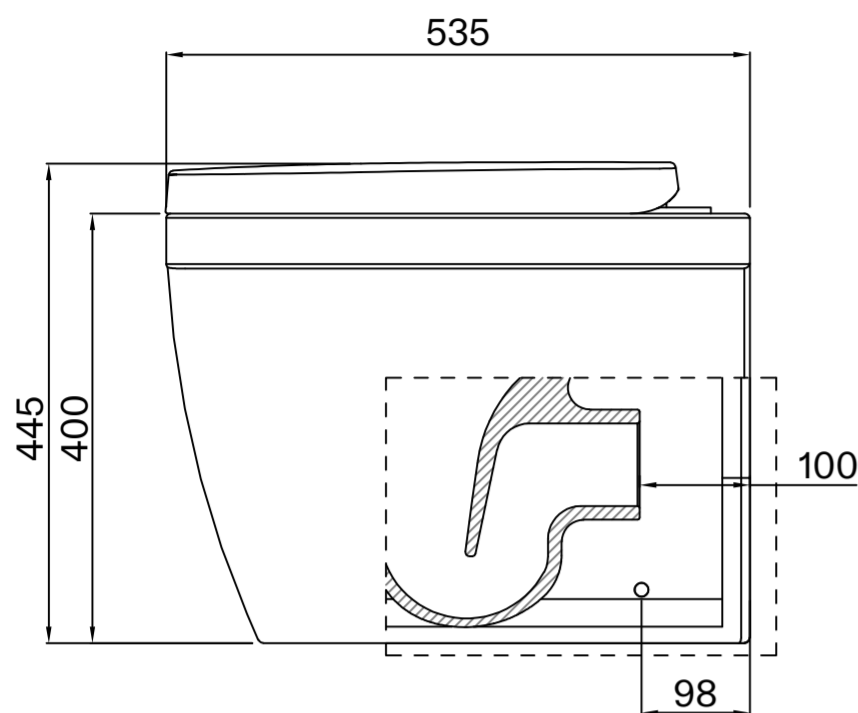

Toilet

Side View

Back View

Cistern

Front View

Side View

Flush Plate

Front View

Side View

LUSO

Product Name	Deco Berkeley Toilet, Cistern, with Square Flush Plate
Style	Toilet: Back to Wall, Cistern: Concealed / Dual Flush
Material	
Toilet	Ceramic
Cistern	Insulated Plastic
Flush Plate	Stainless Steel
Size, mm	535 x 365 x 445

All dimensions provided in millimeters.