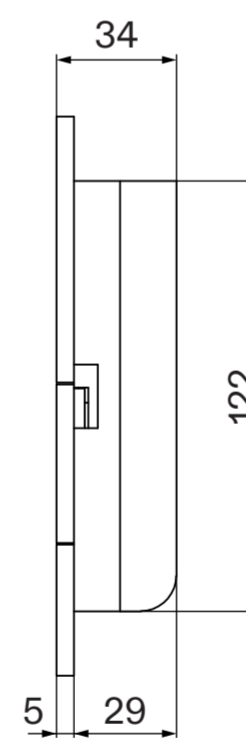

Toilet

Side View

Back View

Cistern

Front View

Side View

Flush Plate

Front View

Side View

LUSO

Product Name	Deco Berkeley Toilet, Cistern, with Square Flush Plate
Style	Toilet: Back to Wall, Cistern: Concealed / Dual Flush
Material	
Toilet	Ceramic
Cistern	Insulated Plastic
Flush Plate	Stainless Steel
Size, mm	535 x 365 x 445

All dimensions provided in millimeters.