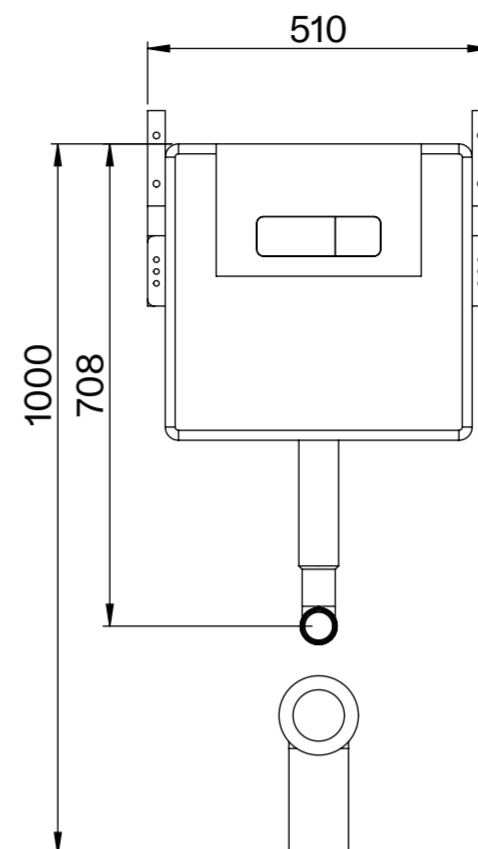

Cistern

Front View