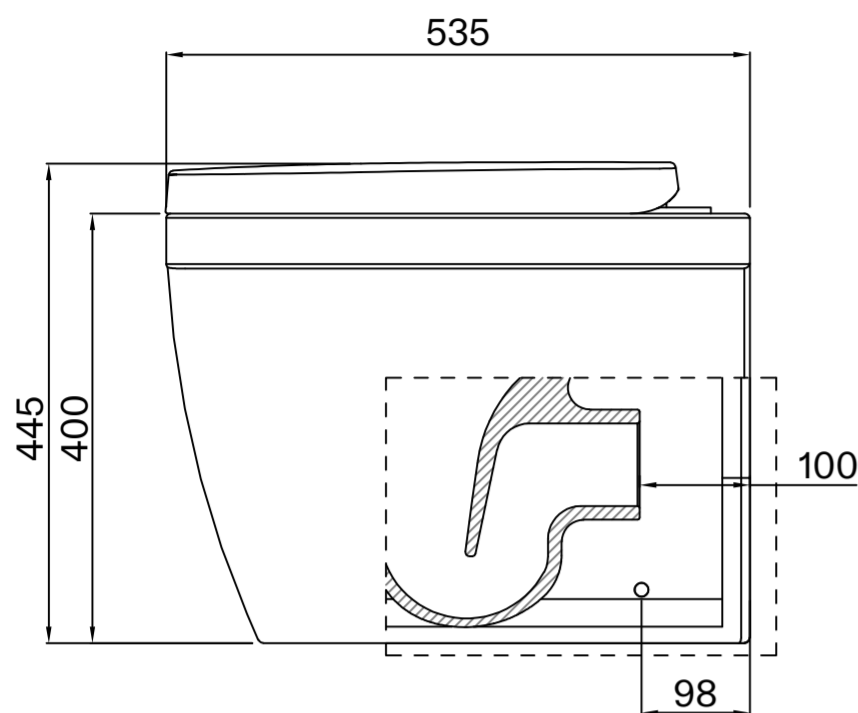

### Side View

# LUSO

Product Name	Deco Berkeley Toilet, Cistern, with Round Flush Plate
Style	Toilet: Back to Wall, Cistern: Concealed / Dual Flush
Material	
Toilet	Ceramic
Cistern	Insulated Plastic
Flush Plate	Stainless Steel
Size, mm	535 x 365 x 445

All dimensions provided in millimeters.