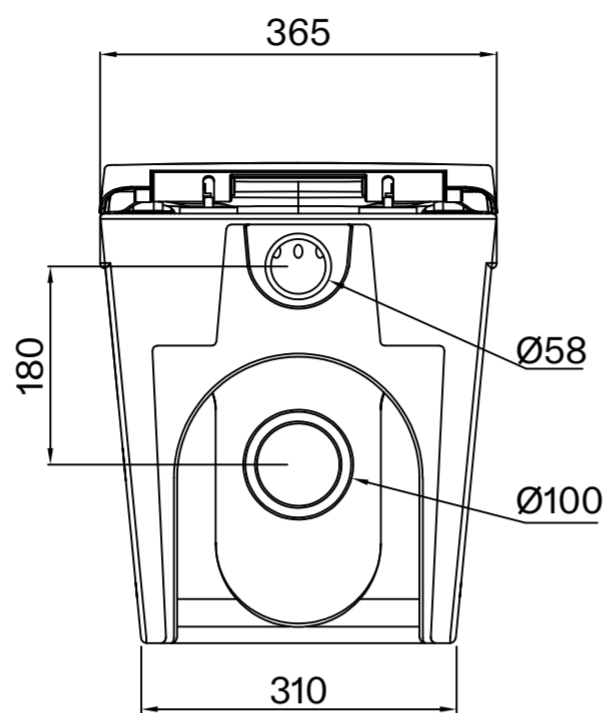

Toilet

Side View

Back View

Cistern

Flush Plate

LUSO

Product Name	Deco Berkeley Toilet, Cistern, with Round Flush Plate
Style	Toilet: Back to Wall, Cistern: Concealed / Dual Flush
Material	
Toilet	Ceramic
Cistern	Insulated Plastic
Flush Plate	Stainless Steel
Size, mm	535 x 365 x 445

All dimensions provided in millimeters.