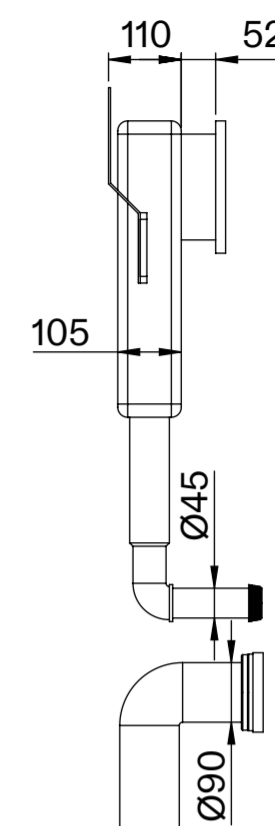

Toilet

Side View

Back View

Cistern

Side View

Flush Plate

LUSO

Product Name	Deco Berkeley Toilet, Cistern, with Round Flush Plate
Style	Toilet: Back to Wall, Cistern: Concealed / Dual Flush
Material	
Toilet	Ceramic
Cistern	Insulated Plastic
Flush Plate	Stainless Steel
Size, mm	535 x 365 x 445

All dimensions provided in millimeters.