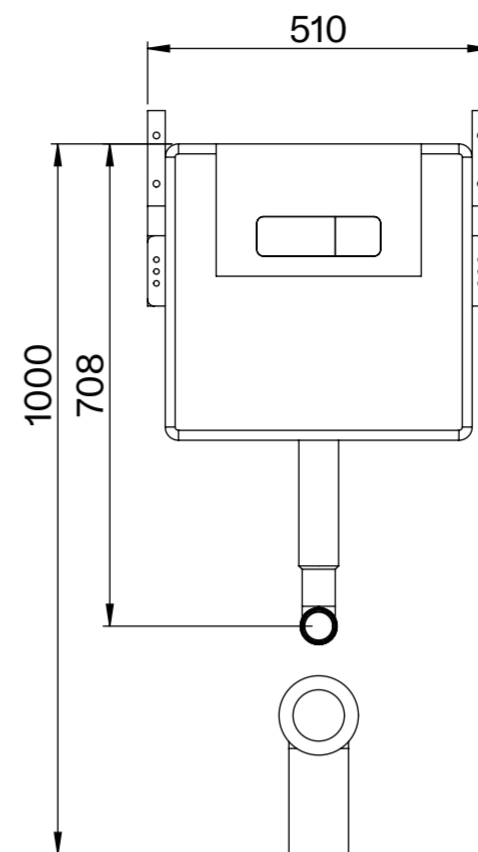

Toilet

Side View

Back View

Cistern

Front View

Side View

Flush Plate

Front View

Side View

Cistern Housing

Top View

Section View A - A

Front View

Side View

LUSO

Product Name	Deco Berkeley Toilet, Cistern, with Round Flush Plate & Claridge Housing
Style	Toilet: Back to Wall, Cistern: Concealed / Dual Flush
Material	
Claridge Housing	Wood
Toilet	Ceramic
Cistern	Insulated Plastic
Flush Plate	Stainless Steel
Size, mm	1220 x 585 x 740

All dimensions provided in millimeters.