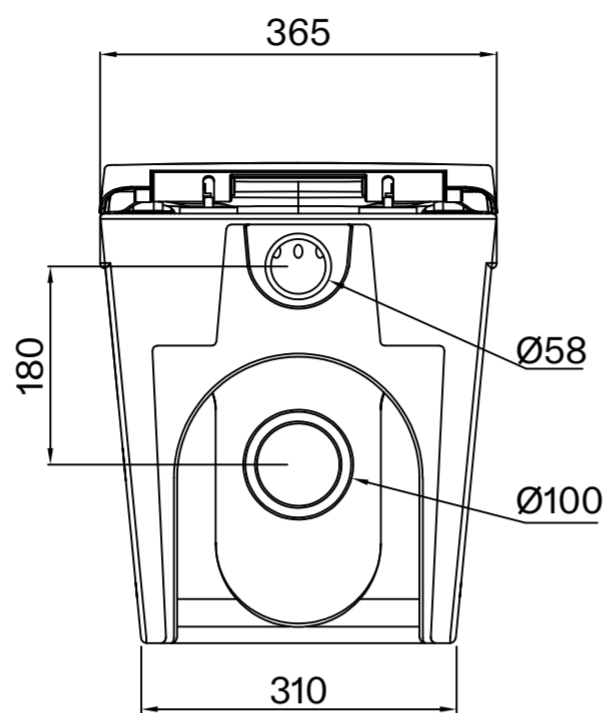

Toilet

Side View

Back View

Cistern

Front View

Side View

Flush Plate

Front View

Side View

Cistern Housing

Top View

Section View A - A

Front View

Side View

LUSO

Product Name	Deco Berkeley Toilet, Cistern, with Round Flush Plate & Claridge Housing
Style	Toilet: Back to Wall, Cistern: Concealed / Dual Flush
Material	
Claridge Housing	Wood
Toilet	Ceramic
Cistern	Insulated Plastic
Flush Plate	Stainless Steel
Size, mm	1220 x 585 x 740

All dimensions provided in millimeters.