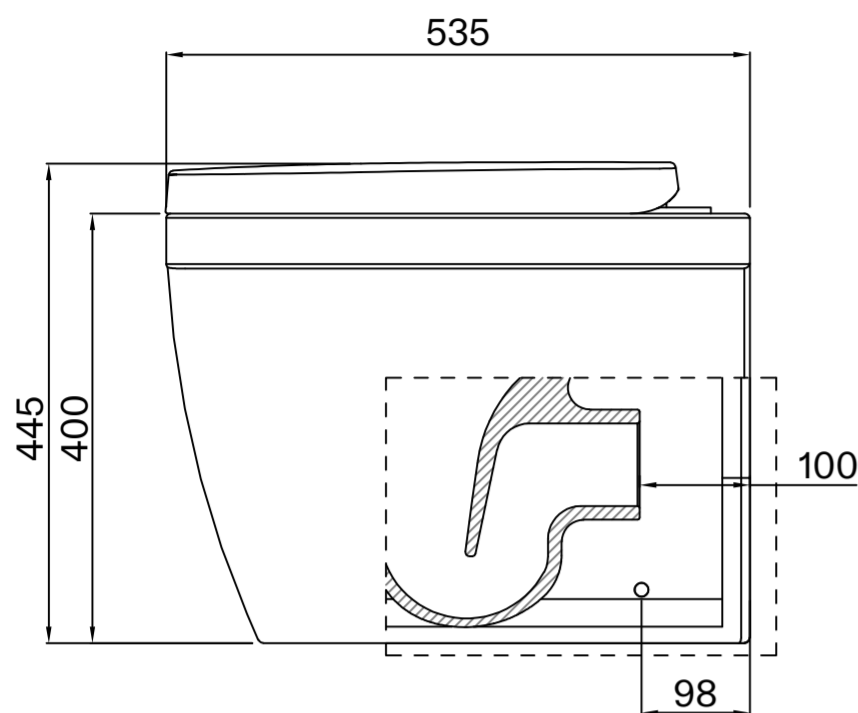

Toilet

Side View

Back View

Cistern

Front View

Side View

Flush Plate

Front View

Side View

Cistern Housing

Top View

Section View A - A

Front View

Side View

LUSO

Product Name	Deco Berkeley Toilet, Cistern, with Round Flush Plate & Claridge Housing
Style	Toilet: Back to Wall, Cistern: Concealed / Dual Flush
Material	
Claridge Housing	Wood
Toilet	Ceramic
Cistern	Insulated Plastic
Flush Plate	Stainless Steel
Size, mm	1220 x 585 x 740

All dimensions provided in millimeters.