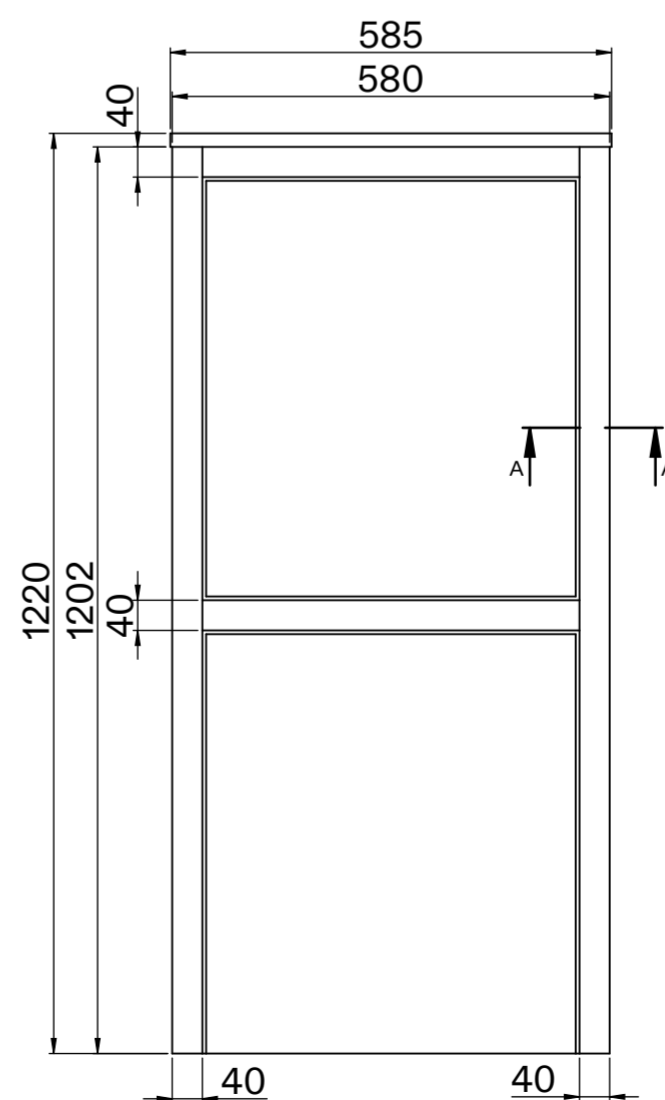

Toilet

Side View

Back View

Cistern

Front View

Side View

Flush Plate

Front View

Side View

Cistern Housing

Top View

Section View A - A

Front View

Side View

LUSO

Product Name	Deco Berkeley Toilet, Cistern, with Round Flush Plate & Claridge Housing
Style	Toilet: Back to Wall, Cistern: Concealed / Dual Flush
Material	
Claridge Housing	Wood
Toilet	Ceramic
Cistern	Insulated Plastic
Flush Plate	Stainless Steel
Size, mm	1220 x 585 x 740

All dimensions provided in millimeters.