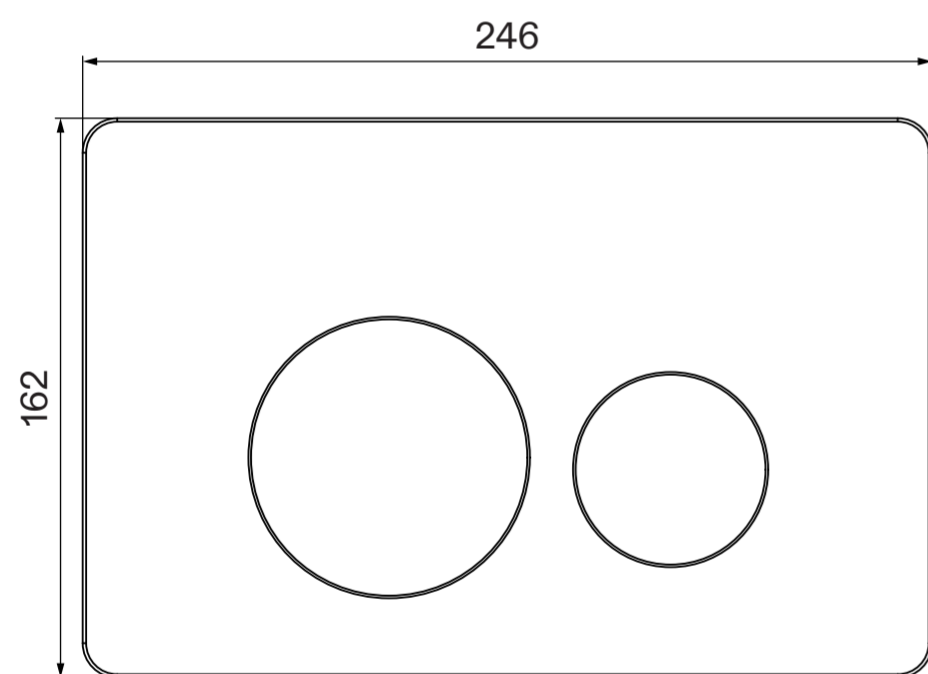

Toilet

Side View

Back View

Cistern

Front View

Side View

Flush Plate

Front View

Side View

Cistern Housing

Top View

Section View A - A

Front View

Side View

LUSO

Product Name	Deco Berkeley Toilet, Cistern, with Round Flush Plate & Claridge Housing
Style	Toilet: Back to Wall, Cistern: Concealed / Dual Flush
Material	
Claridge Housing	Wood
Toilet	Ceramic
Cistern	Insulated Plastic
Flush Plate	Stainless Steel
Size, mm	1220 x 585 x 740

All dimensions provided in millimeters.