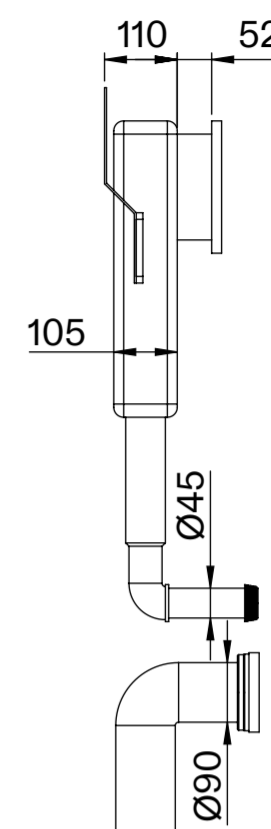

Toilet

Side View

Back View

Cistern

Front View

Side View

Flush Plate

Front View

Side View

Cistern Housing

Top View

Section View A - A

Front View

Side View

LUSO

Product Name	Deco Berkeley Toilet, Cistern, with Round Flush Plate & Claridge Housing
Style	Toilet: Back to Wall, Cistern: Concealed / Dual Flush
Material	
Claridge Housing	Wood
Toilet	Ceramic
Cistern	Insulated Plastic
Flush Plate	Stainless Steel
Size, mm	1220 x 585 x 740

All dimensions provided in millimeters.