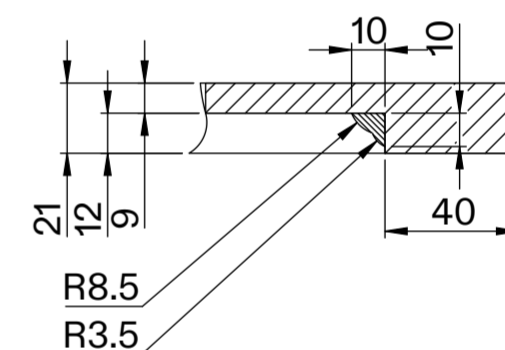

Side View

Cistern Housing

Top View

Section View A - A

Front View

Side View

LUSO

Product Name	Deco Berkeley Toilet, Cistern, with Round Flush Plate & Claridge Housing
Style	Toilet: Back to Wall, Cistern: Concealed / Dual Flush
Material	
Claridge Housing	Wood
Toilet	Ceramic
Cistern	Insulated Plastic
Flush Plate	Stainless Steel
Size, mm	1220 x 585 x 740

All dimensions provided in millimeters.