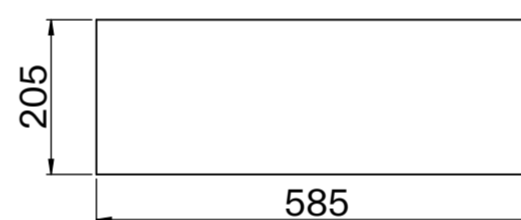

Toilet

Side View

Back View

Cistern

Front View

Side View

Flush Plate

Front View

Side View

Cistern Housing

Top View

Section View A - A

Front View

Side View

LUSO

Product Name	Deco Berkeley Toilet, Cistern, with Round Flush Plate & Claridge Housing
Style	Toilet: Back to Wall, Cistern: Concealed / Dual Flush
Material	
Claridge Housing	Wood
Toilet	Ceramic
Cistern	Insulated Plastic
Flush Plate	Stainless Steel
Size, mm	1220 x 585 x 740

All dimensions provided in millimeters.