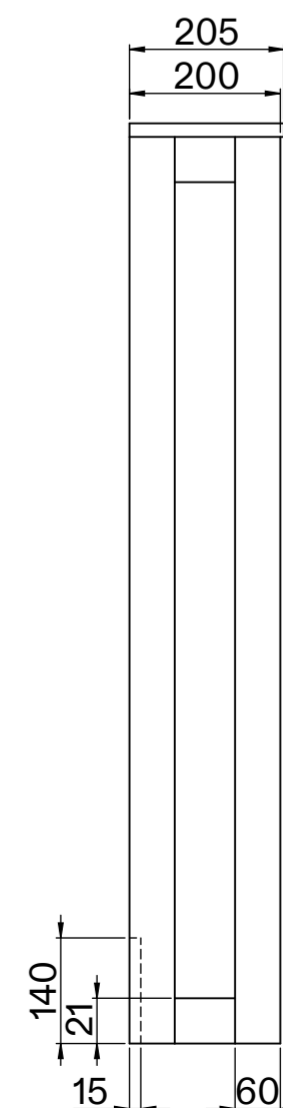

Toilet

Side View

Back View

Cistern

Front View

Side View

Flush Plate

Front View

Side View

Cistern Housing

Top View

Section View A - A

Front View

Side View

LUSO

Product Name	Deco Berkeley Toilet, Cistern, with Round Flush Plate & Claridge Housing
Style	Toilet: Back to Wall, Cistern: Concealed / Dual Flush
Material	
Claridge Housing	Wood
Toilet	Ceramic
Cistern	Insulated Plastic
Flush Plate	Stainless Steel
Size, mm	1220 x 585 x 740

All dimensions provided in millimeters.