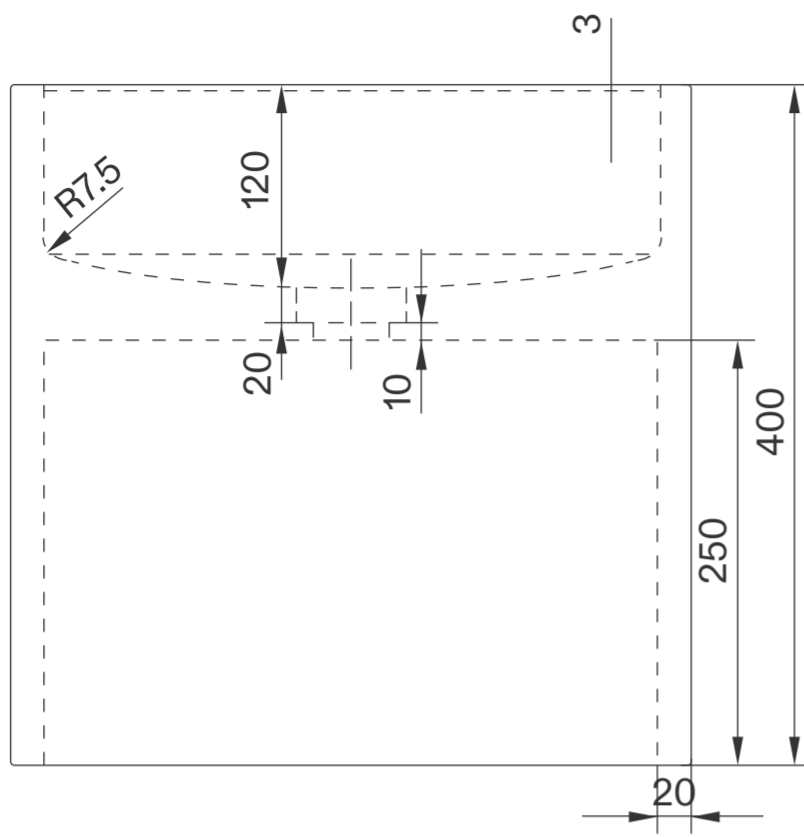

Front View

Side View

Top View

LUSO

Product Name	Cino Wall Hung Basin 400mm
Basin Finish:	Marble / Stone
Size, mm:	400 × 400 × 400mm