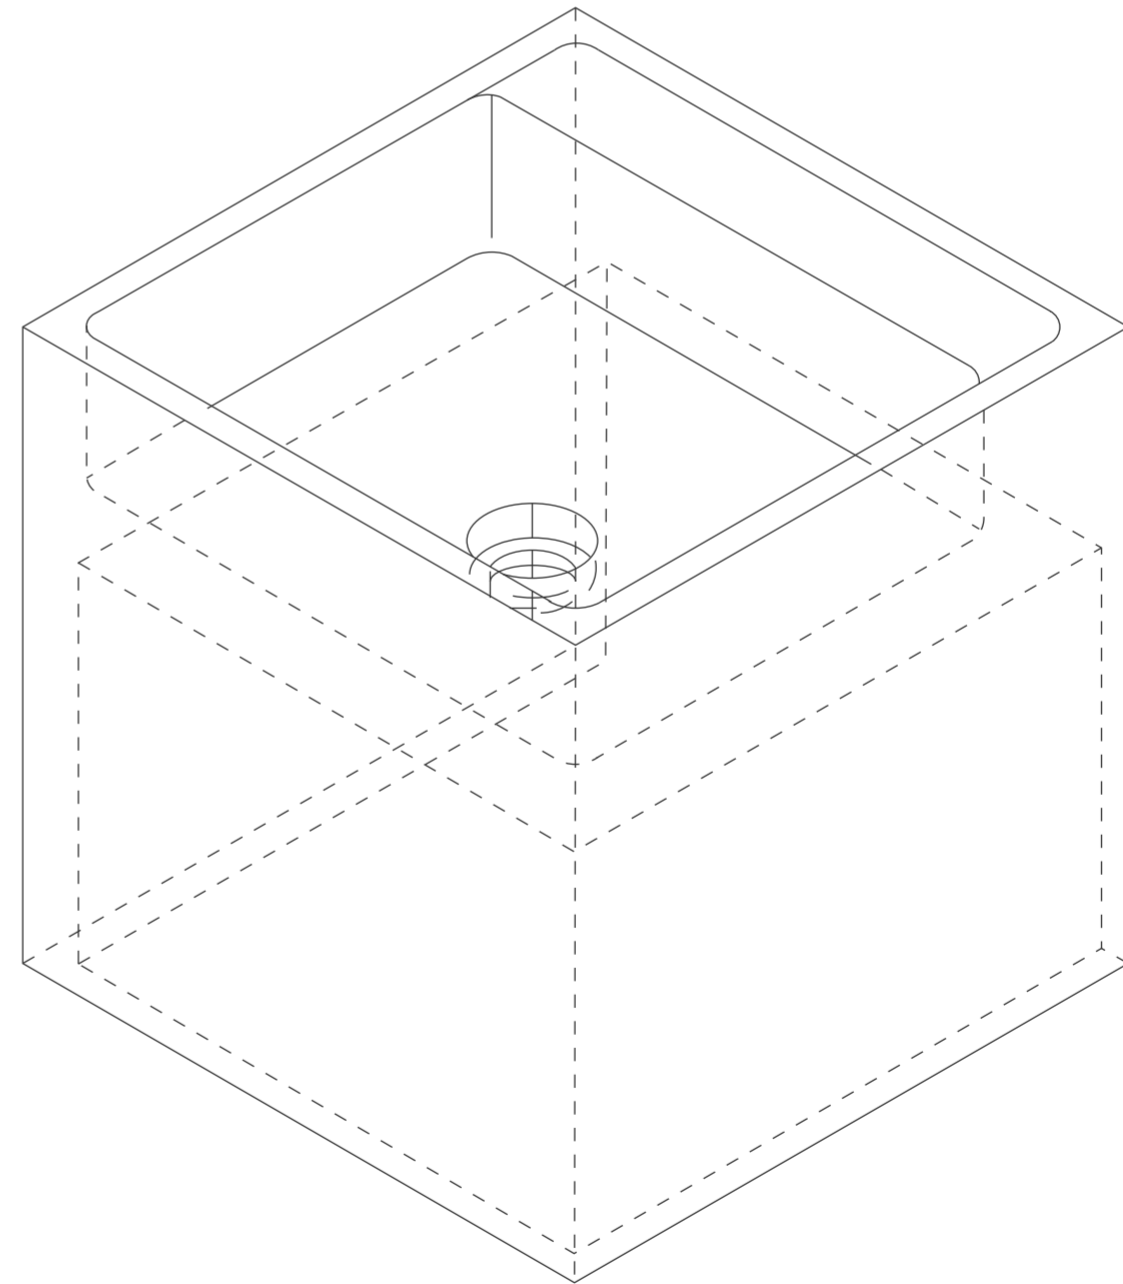

Front View

Side View

Top View

LUSO

Product Name	Cino Wall Hung Basin 400mm
Basin Finish:	Marble / Stone
Size, mm:	400 × 400 × 400mm