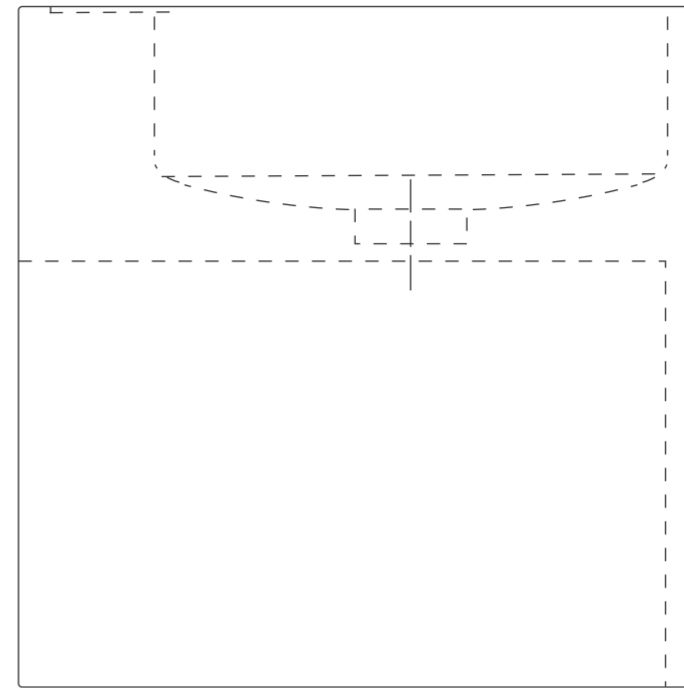

Front View

Side View

Top View

LUSO

Product Name	Cino Wall Hung Basin 400mm
Basin Finish:	Marble / Stone
Size, mm:	400 × 400 × 400mm