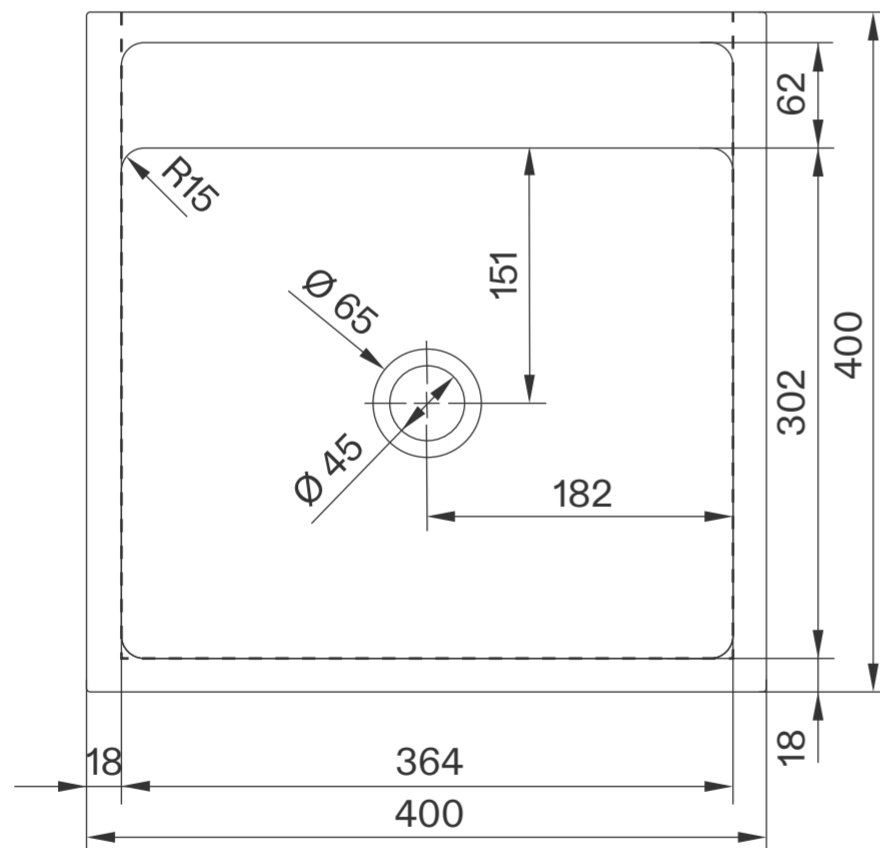

Front View

Side View

Top View

LUSO

Product Name	Cino Wall Hung Basin 400mm
Basin Finish:	Marble / Stone
Size, mm:	400 × 400 × 400mm