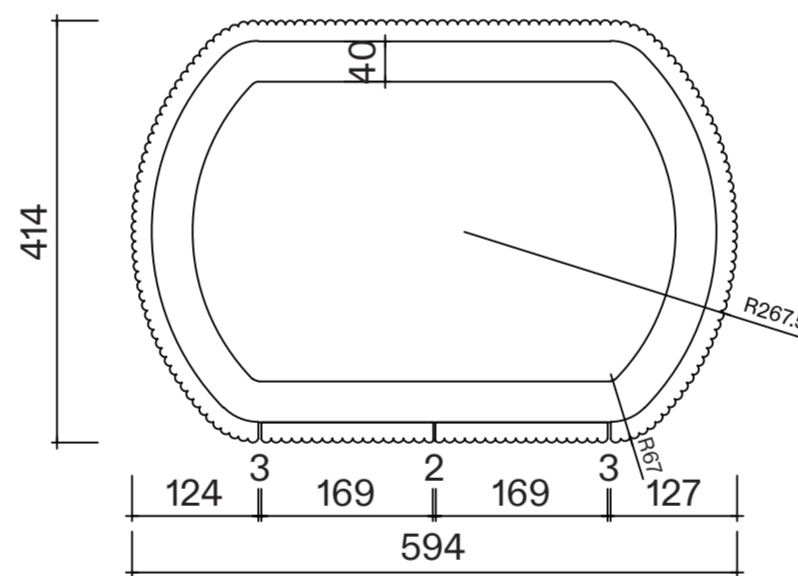

Front View

Side View

Back View

Top View

LUSO

Product Name Chic Cylinder Vanity Unit 600mm

Size, mm: 420 × 600 × 900

All dimensions provided in millimeters.