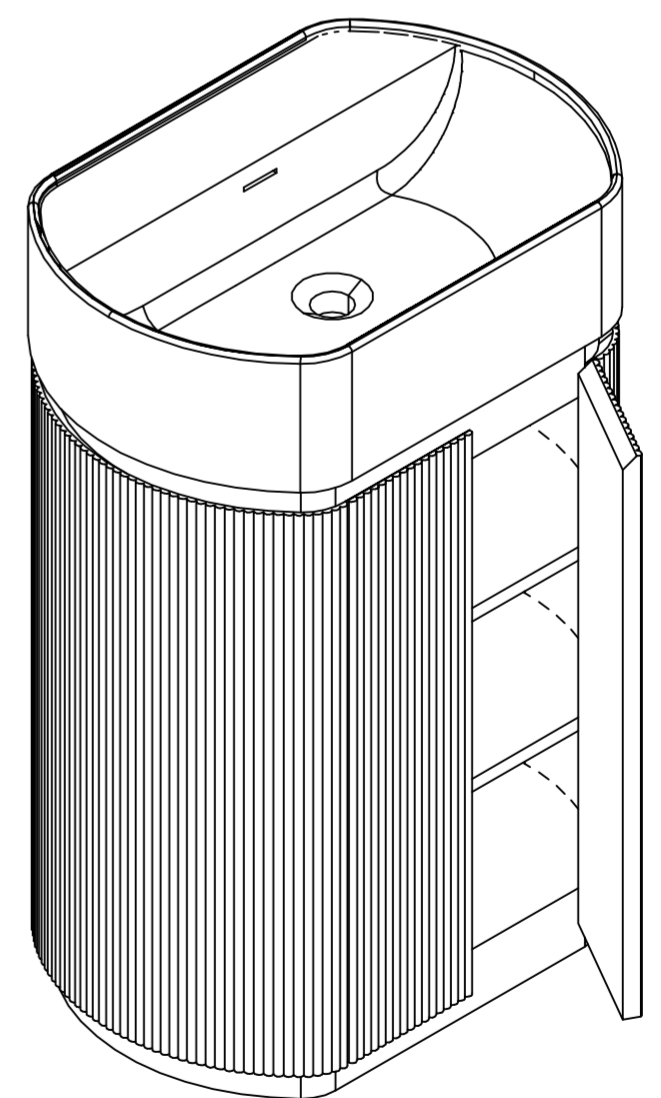

Front View

Side View

Back View

Top View

LUSO

Product Name Chic Cylinder Vanity Unit 600mm

Size, mm: 420 × 600 × 900

All dimensions provided in millimeters.