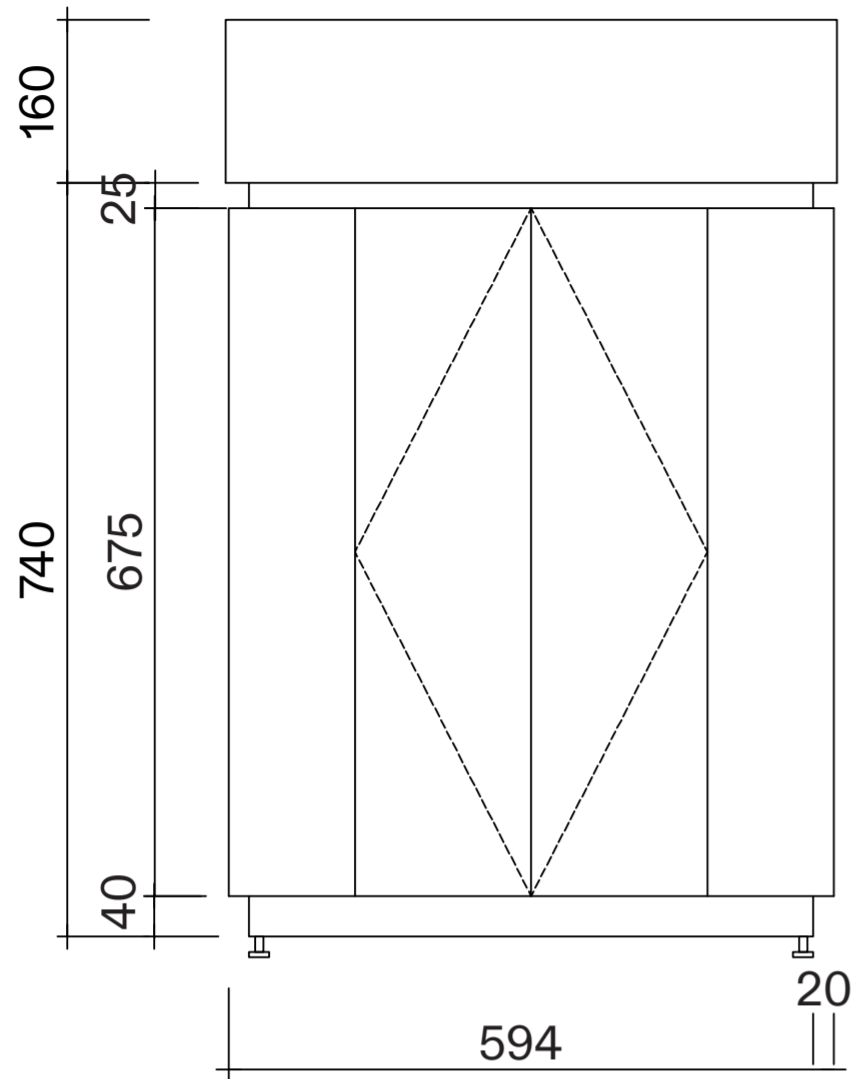

Front View

Side View

Back View

Top View

LUSO

Product Name Chic Cylinder Vanity Unit 600mm

Size, mm: 420 × 600 × 900

All dimensions provided in millimeters.