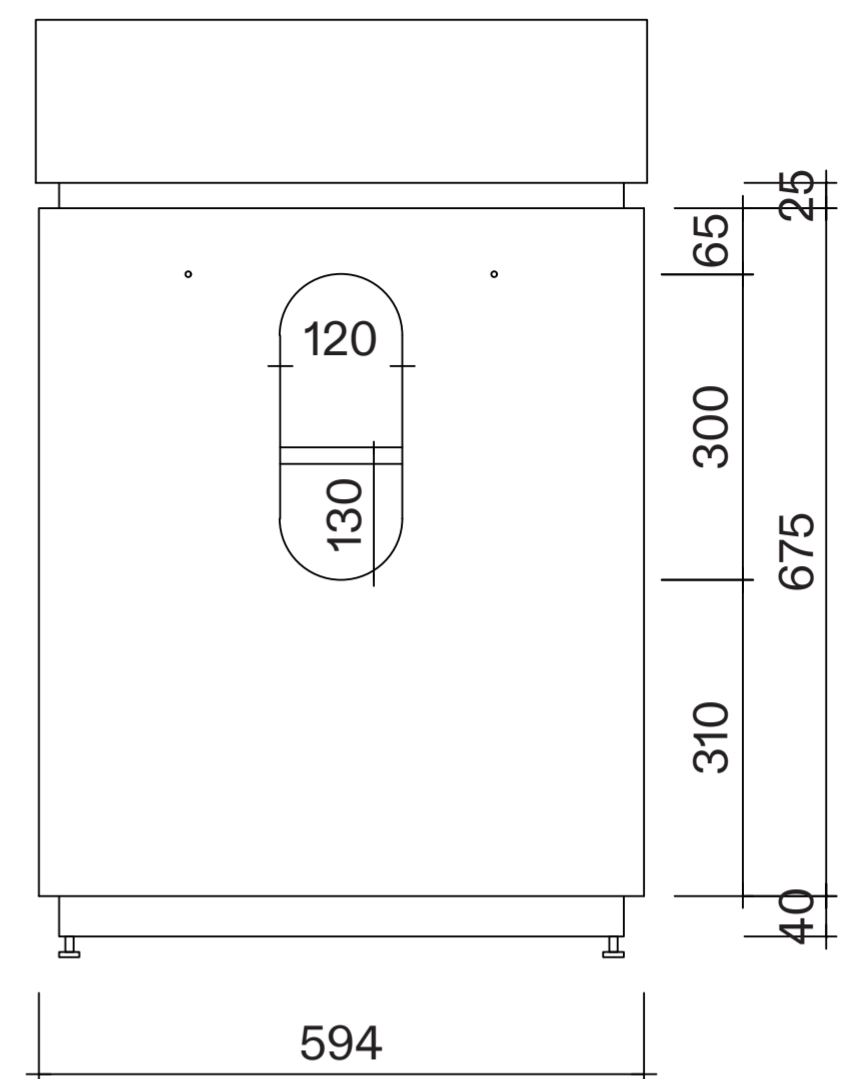

Front View

Side View

Back View

Top View

LUSO

Product Name Chic Cylinder Vanity Unit 600mm

Size, mm: 420 × 600 × 900

All dimensions provided in millimeters.