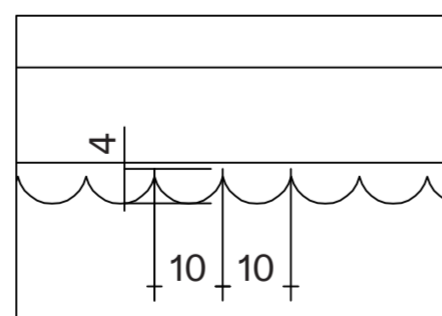

Front View

Side View

Back View

Top View

LUSO

Product Name Chic Cylinder Vanity Unit 600mm

Size, mm: 420 × 600 × 900

All dimensions provided in millimeters.