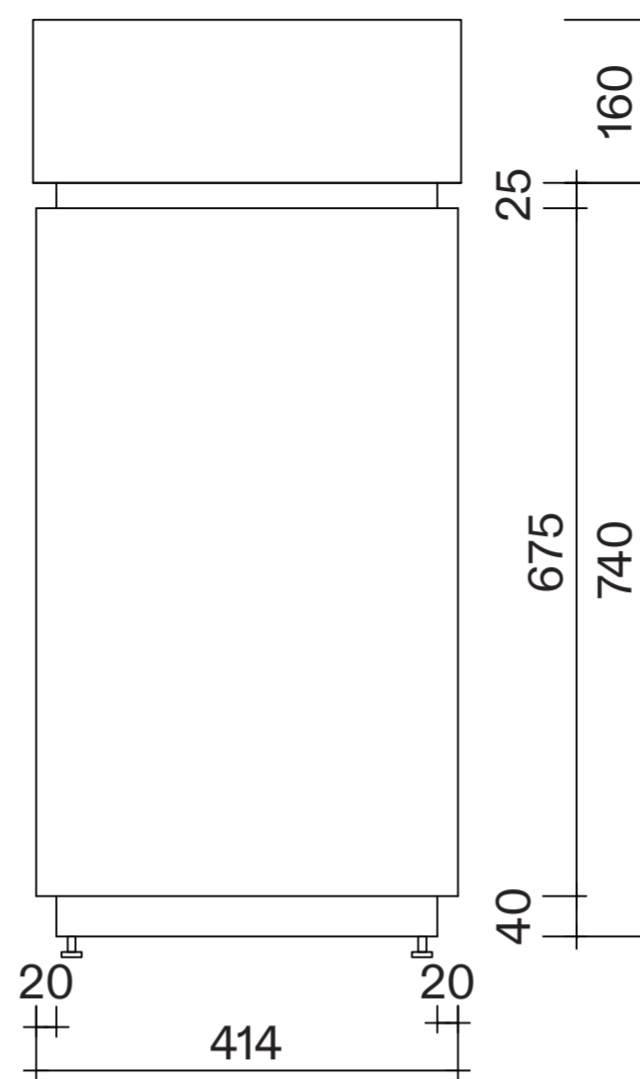

Front View

Side View

Back View

Top View

LUSO

Product Name Chic Cylinder Vanity Unit 600mm

Size, mm: 420 × 600 × 900

All dimensions provided in millimeters.