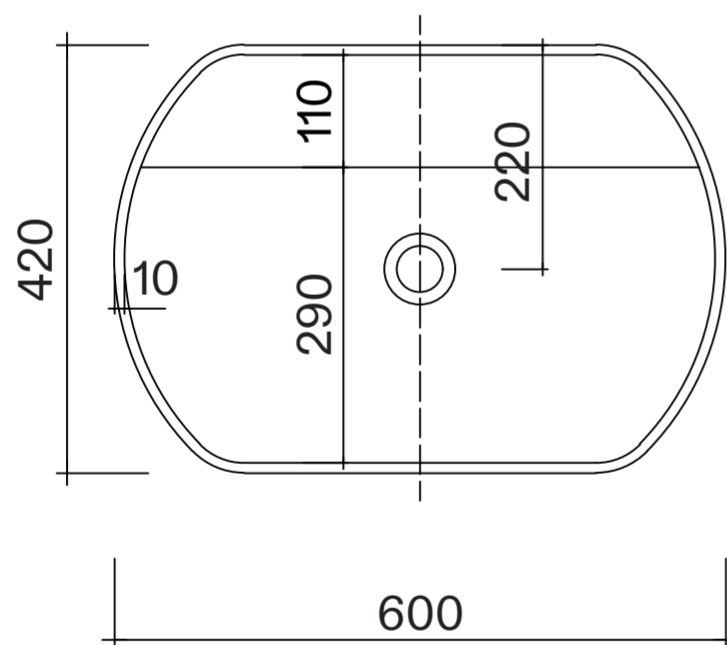

Front View

Side View

Back View

Top View

LUSO

Product Name Chic Cylinder Vanity Unit 600mm

Size, mm: 420 × 600 × 900

All dimensions provided in millimeters.