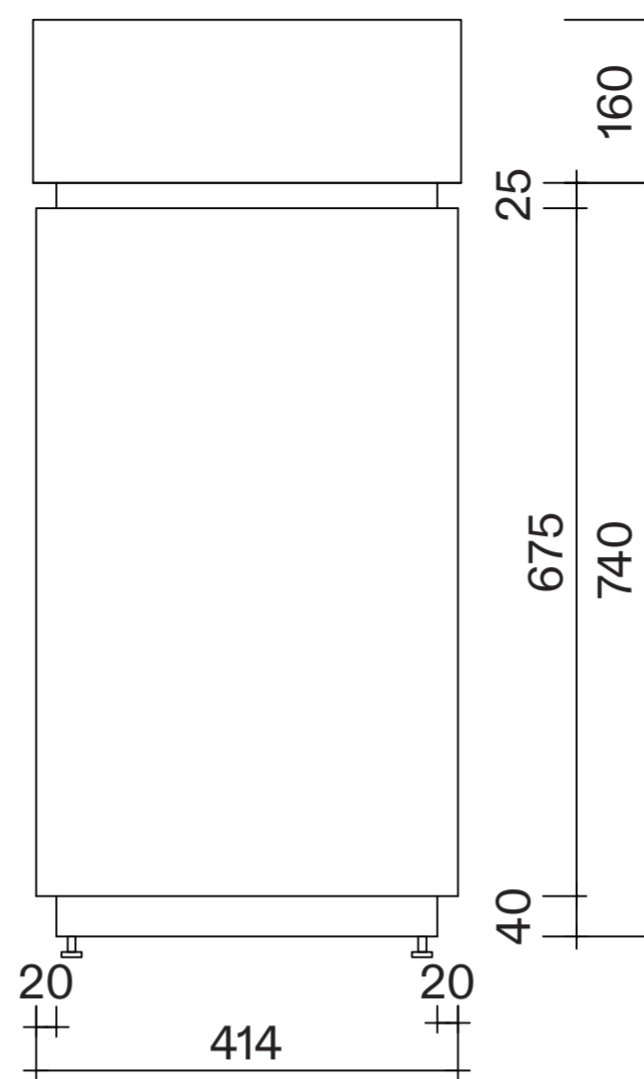

Front View

Side View

Back View

Top View

Front View

Side View

**LUSO**

Product Name	Chic 600 Vanity Unit with Marble Basin
Basin Finish:	Marble / Wood
Size, mm:	594 × 414 × 900mm

All dimensions provided in millimeters.