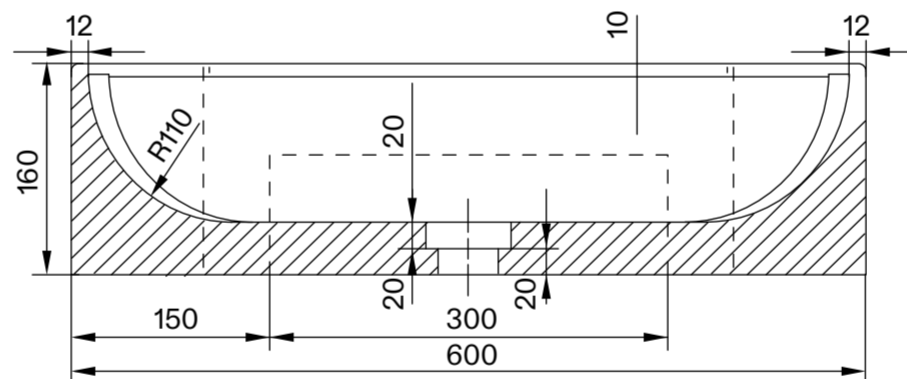

Front View

Side View

Back View

Top View

Front View

Side View

**LUSO**

Product Name	Chic 600 Vanity Unit with Marble Basin
Basin Finish:	Marble / Wood
Size, mm:	594 × 414 × 900mm

All dimensions provided in millimeters.