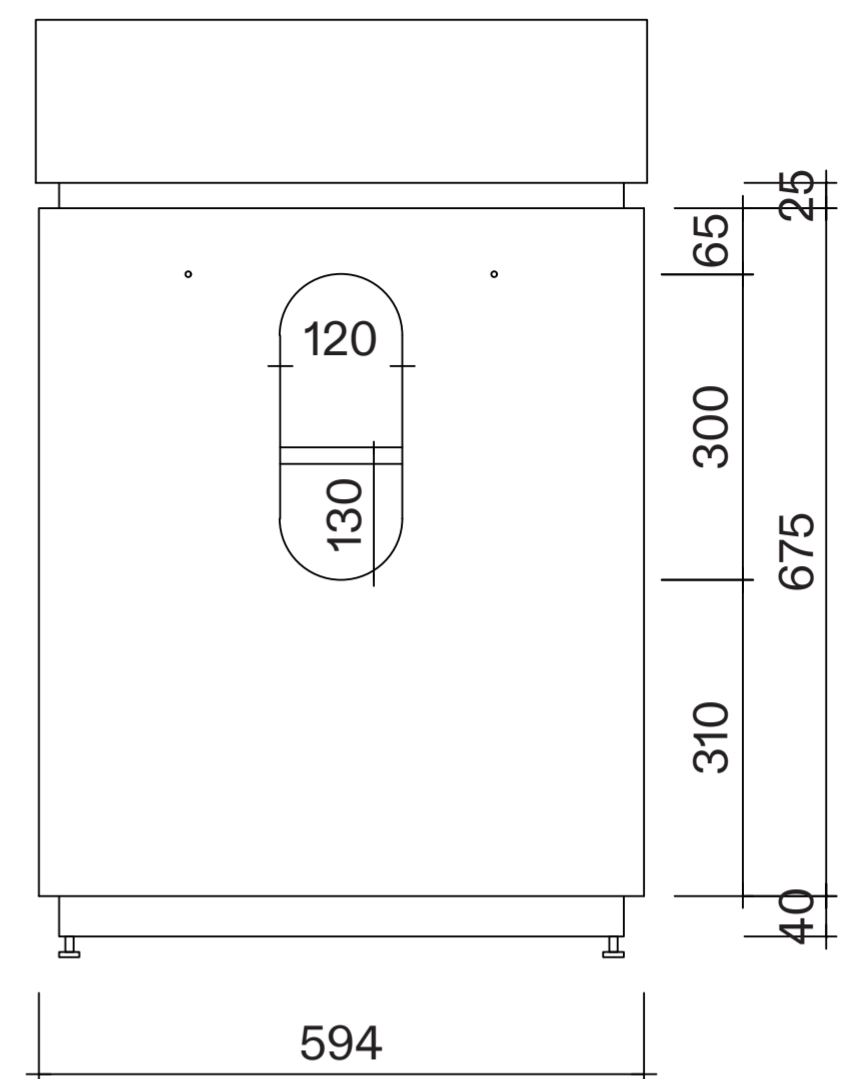

Front View

Side View

Back View

Top View

Front View

Side View

**LUSO**

Product Name	Chic 600 Vanity Unit with Marble Basin
Basin Finish:	Marble / Wood
Size, mm:	594 × 414 × 900mm

All dimensions provided in millimeters.