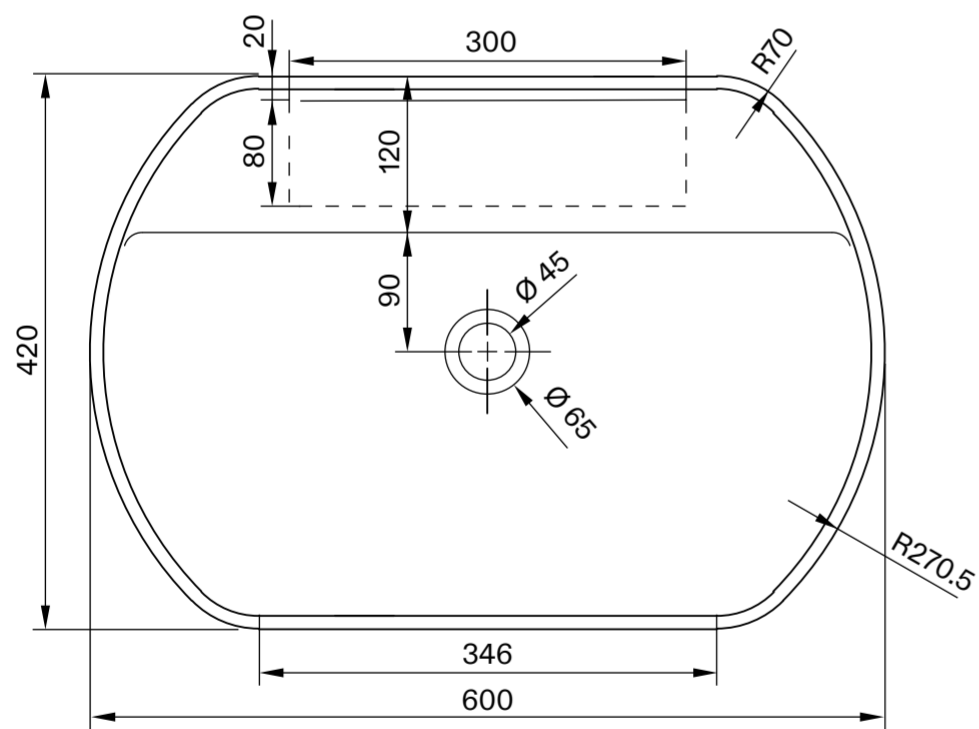

Front View

Side View

Back View

Top View

Front View

Side View

**LUSO**

Product Name	Chic 600 Vanity Unit with Marble Basin
Basin Finish:	Marble / Wood
Size, mm:	594 × 414 × 900mm

All dimensions provided in millimeters.