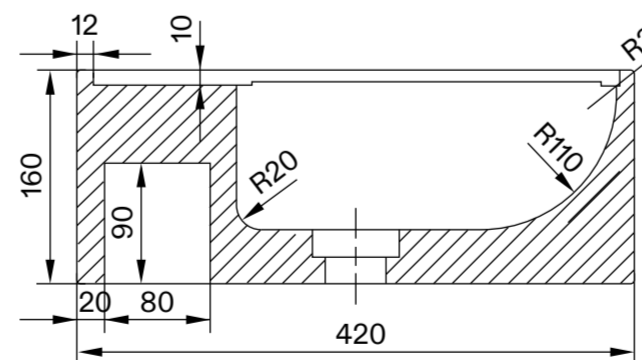

Front View

Side View

Back View

Top View

Front View

Side View

**LUSO**

Product Name	Chic 600 Vanity Unit with Marble Basin
Basin Finish:	Marble / Wood
Size, mm:	594 × 414 × 900mm

All dimensions provided in millimeters.