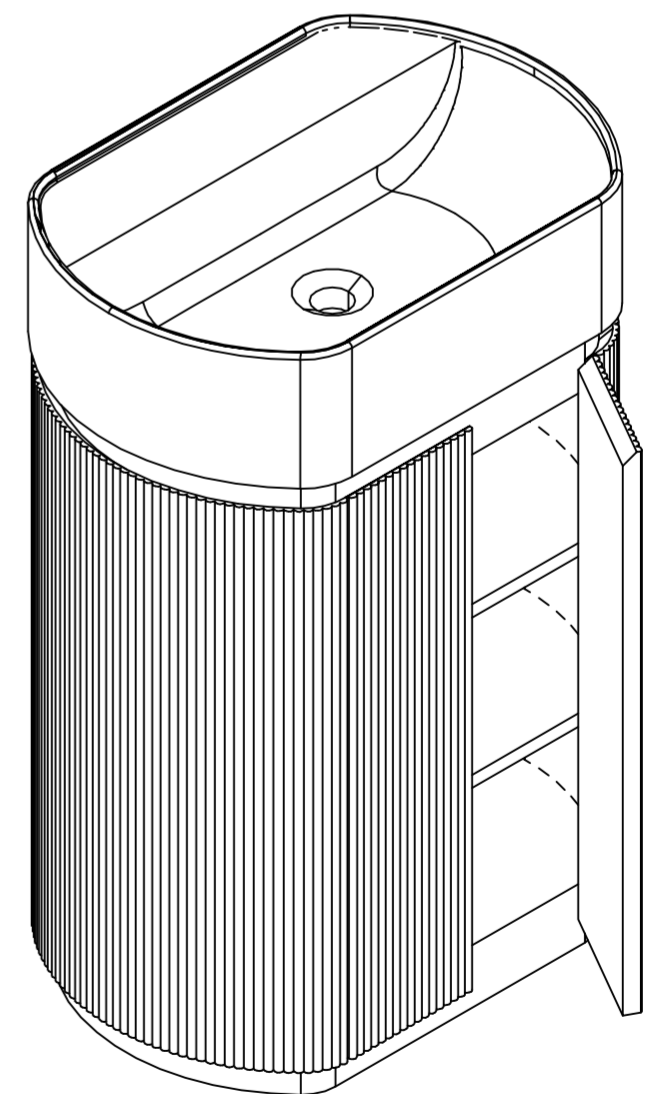

Front View

Side View

Back View

Top View

Front View

Side View

**LUSO**

Product Name	Chic 600 Vanity Unit with Marble Basin
Basin Finish:	Marble / Wood
Size, mm:	594 × 414 × 900mm

All dimensions provided in millimeters.