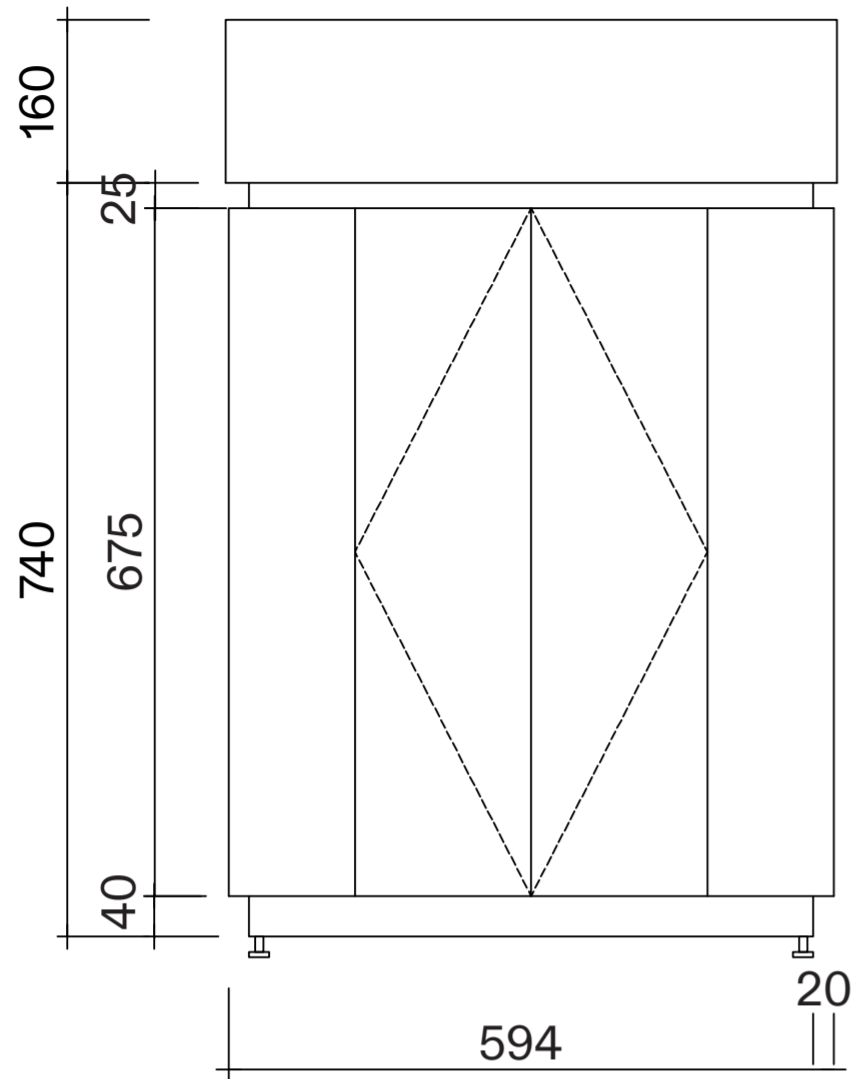

Front View

Side View

Back View

Top View

Front View

Side View

**LUSO**

Product Name	Chic 600 Vanity Unit with Marble Basin
Basin Finish:	Marble / Wood
Size, mm:	594 × 414 × 900mm

All dimensions provided in millimeters.