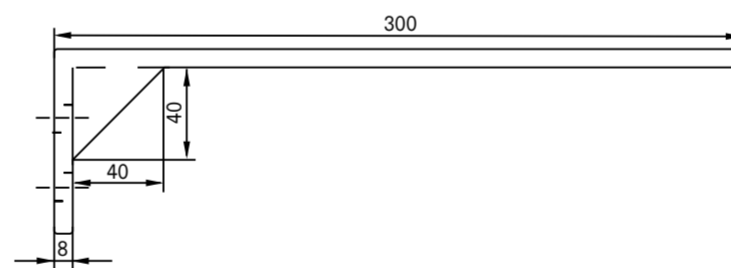

Front View

Side View

Top View

LUSO

Product Name Artista Wall Hung Basin 400

Material Marble / Stone

Size, mm L: 400 x D: 200 x H: 100

All dimensions provided in millimeters.

Front View

Side View

Top View

LUSO

Product Name Artista Wall Hung Basin 600

Material Marble / Stone

Size, mm L: 600 x D: 200 x H: 100

All dimensions provided in millimeters.

Front View

Side View

Top View

LUSO

Product Name Artista Wall Hung Basin 800

Material Marble / Stone

Size, mm L: 800 x D: 200 x H: 100

All dimensions provided in millimeters.

Front View

Side View

Top View

LUSO

Product Name Artista Wall Hung Basin 1200

Material Marble / Stone

Size, mm L: 1200 x D: 200 x H: 100

All dimensions provided in millimeters.