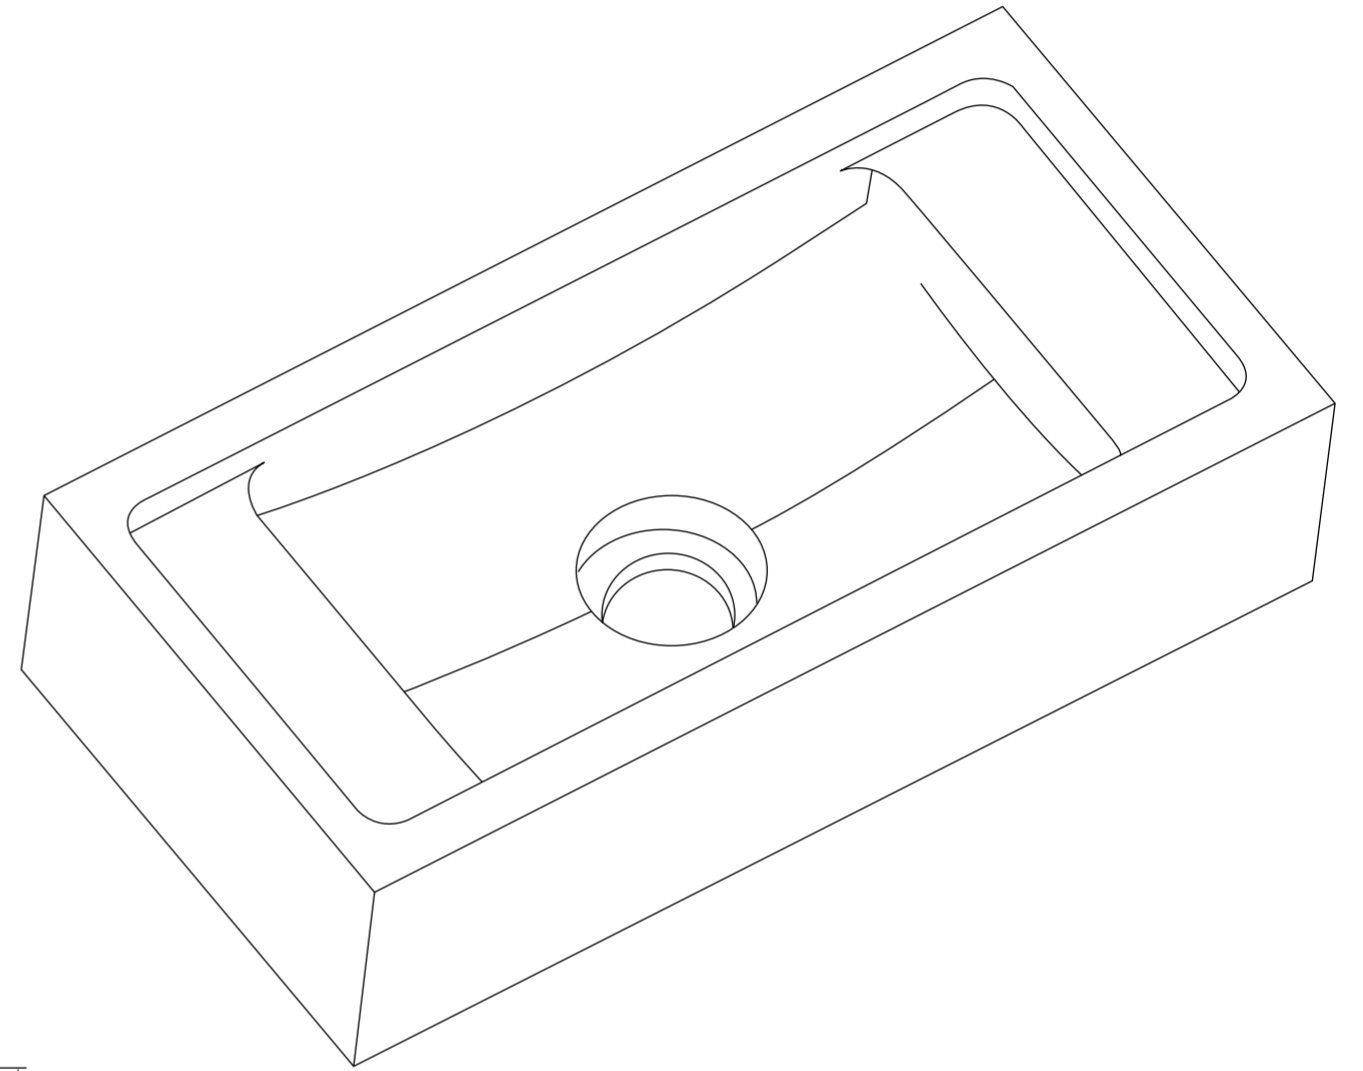

Front View

Side View

Top View

LUSO

Product Name Artista Wall Hung Basin 400

Material Marble / Stone

Size, mm L: 400 x D: 200 x H: 100

All dimensions provided in millimeters.

Front View

Side View

Top View

LUSO

Product Name Artista Wall Hung Basin 600

Material Marble / Stone

Size, mm L: 600 x D: 200 x H: 100

All dimensions provided in millimeters.

Front View

Side View

Top View

LUSO

Product Name Artista Wall Hung Basin 800

Material Marble / Stone

Size, mm L: 800 x D: 200 x H: 100

All dimensions provided in millimeters.

Front View

Side View

Top View

LUSO

Product Name Artista Wall Hung Basin 1200

Material Marble / Stone

Size, mm L: 1200 x D: 200 x H: 100

All dimensions provided in millimeters.