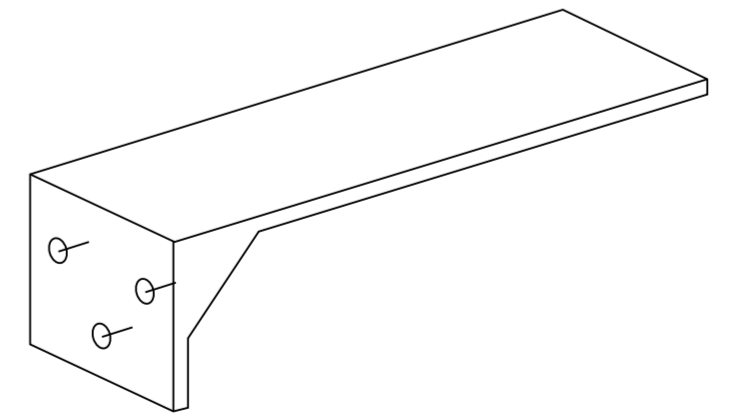

Front View

Side View

Top View

LUSO

Product Name Artista Wall Hung Basin 400

Material Marble / Stone

Size, mm L: 400 x D: 200 x H: 100

All dimensions provided in millimeters.

Front View

Side View

Top View

LUSO

Product Name Artista Wall Hung Basin 600

Material Marble / Stone

Size, mm L: 600 x D: 200 x H: 100

All dimensions provided in millimeters.

Front View

Side View

Top View

LUSO

Product Name Artista Wall Hung Basin 800

Material Marble / Stone

Size, mm L: 800 x D: 200 x H: 100

All dimensions provided in millimeters.

Front View

Side View

Top View

LUSO

Product Name Artista Wall Hung Basin 1200

Material Marble / Stone

Size, mm L: 1200 x D: 200 x H: 100

All dimensions provided in millimeters.