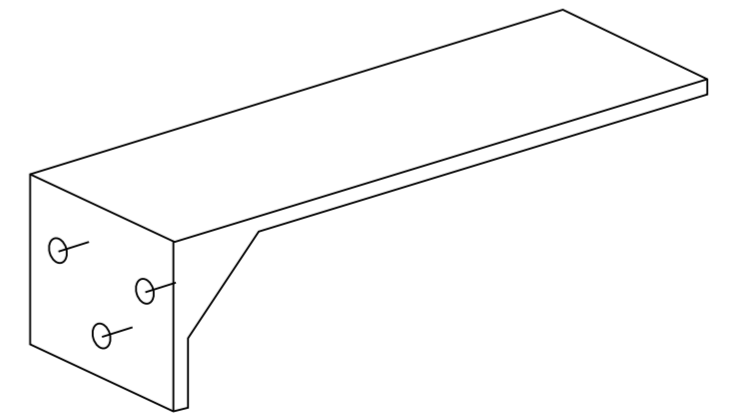

Front View

Side View

Top View

LUSO

Product Name Artista Wall Hung Basin 400

Material Marble / Stone

Size, mm L: 400 x D: 200 x H: 100

All dimensions provided in millimeters.

Front View

Side View

Top View

LUSO

Product Name Artista Wall Hung Basin 600

Material Marble / Stone

Size, mm L: 600 x D: 200 x H: 100

All dimensions provided in millimeters.

Front View

Side View

Top View

LUSO

Product Name Artista Wall Hung Basin 800

Material Marble / Stone

Size, mm L: 800 x D: 200 x H: 100

All dimensions provided in millimeters.

Front View

Side View

Top View

LUSO

Product Name Artista Wall Hung Basin 1200

Material Marble / Stone

Size, mm L: 1200 x D: 200 x H: 100

All dimensions provided in millimeters.