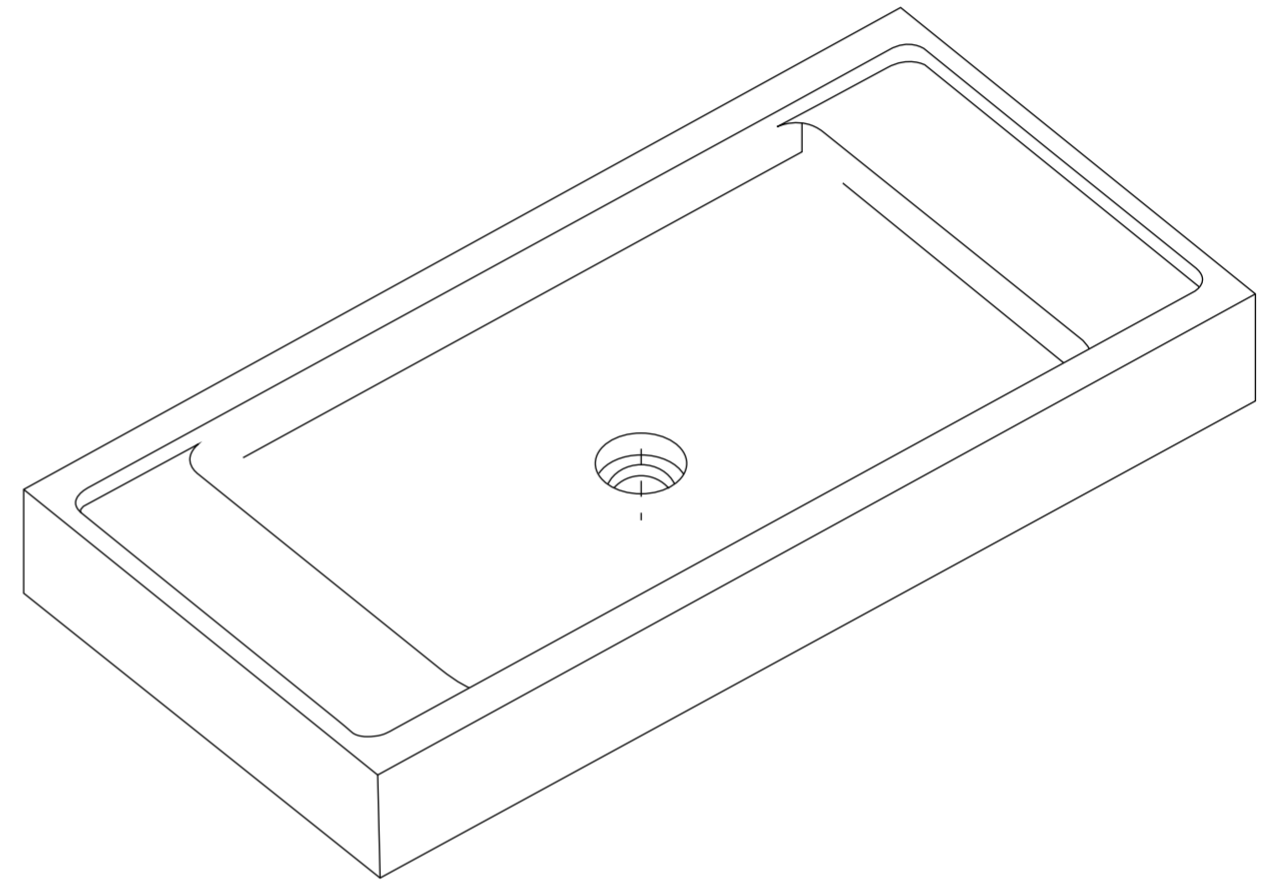

Front View

Side View

Top View

LUSO

Product Name Artista Wall Hung Basin 400

Material Marble / Stone

Size, mm L: 400 x D: 200 x H: 100

All dimensions provided in millimeters.

Front View

Side View

Top View

LUSO

Product Name Artista Wall Hung Basin 600

Material Marble / Stone

Size, mm L: 600 x D: 200 x H: 100

All dimensions provided in millimeters.

Front View

Side View

Top View

LUSO

Product Name Artista Wall Hung Basin 800

Material Marble / Stone

Size, mm L: 800 x D: 200 x H: 100

All dimensions provided in millimeters.

Front View

Side View

Top View

LUSO

Product Name Artista Wall Hung Basin 1200

Material Marble / Stone

Size, mm L: 1200 x D: 200 x H: 100

All dimensions provided in millimeters.