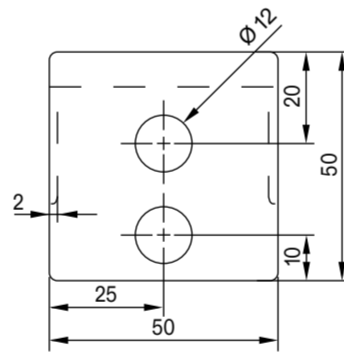

Front View

Side View

Top View

LUSO

Product Name Artista Wall Hung Basin 400

Material Marble / Stone

Size, mm L: 400 x D: 200 x H: 100

All dimensions provided in millimeters.

Front View

Side View

Top View

LUSO

Product Name Artista Wall Hung Basin 600

Material Marble / Stone

Size, mm L: 600 x D: 200 x H: 100

All dimensions provided in millimeters.

Front View

Side View

Top View

LUSO

Product Name Artista Wall Hung Basin 800

Material Marble / Stone

Size, mm L: 800 x D: 200 x H: 100

All dimensions provided in millimeters.

Front View

Side View

Top View

LUSO

Product Name Artista Wall Hung Basin 1200

Material Marble / Stone

Size, mm L: 1200 x D: 200 x H: 100

All dimensions provided in millimeters.