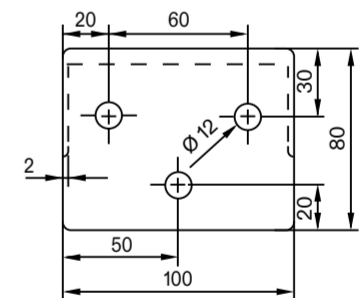

Front View

Side View

Top View

LUSO

Product Name Artista Wall Hung Basin 600

Material Marble / Stone

Size, mm L: 600 x D: 200 x H: 100

All dimensions provided in millimeters.

Front View

Side View

Top View

LUSO

Product Name Artista Wall Hung Basin 800

Material Marble / Stone

Size, mm L: 800 x D: 200 x H: 100

All dimensions provided in millimeters.

Front View

Side View

Top View

LUSO

Product Name Artista Wall Hung Basin 1200

Material Marble / Stone

Size, mm L: 1200 x D: 200 x H: 100

All dimensions provided in millimeters.