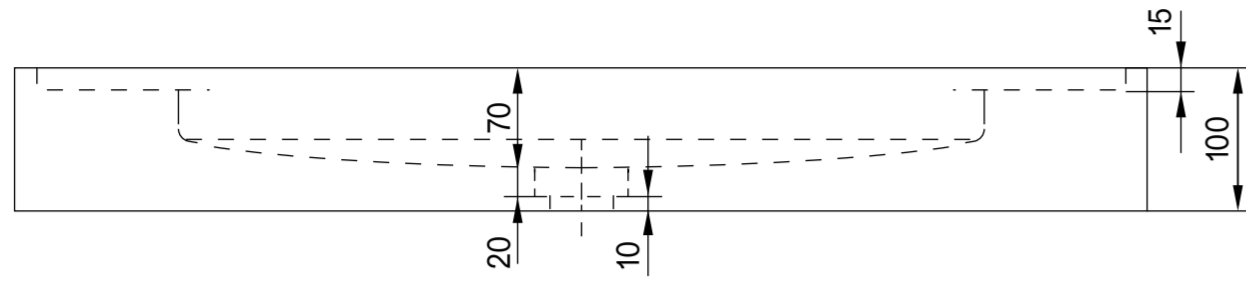

Front View

Side View

Top View

LUSO

Product Name Artista Wall Hung Basin 400

Material Marble / Stone

Size, mm L: 400 x D: 200 x H: 100

All dimensions provided in millimeters.

Front View

Side View

Top View

LUSO

Product Name Artista Wall Hung Basin 600

Material Marble / Stone

Size, mm L: 600 x D: 200 x H: 100

All dimensions provided in millimeters.

Front View

Side View

Top View

LUSO

Product Name Artista Wall Hung Basin 800

Material Marble / Stone

Size, mm L: 800 x D: 200 x H: 100

All dimensions provided in millimeters.

Front View

Side View

Top View

LUSO

Product Name Artista Wall Hung Basin 1200

Material Marble / Stone

Size, mm L: 1200 x D: 200 x H: 100

All dimensions provided in millimeters.