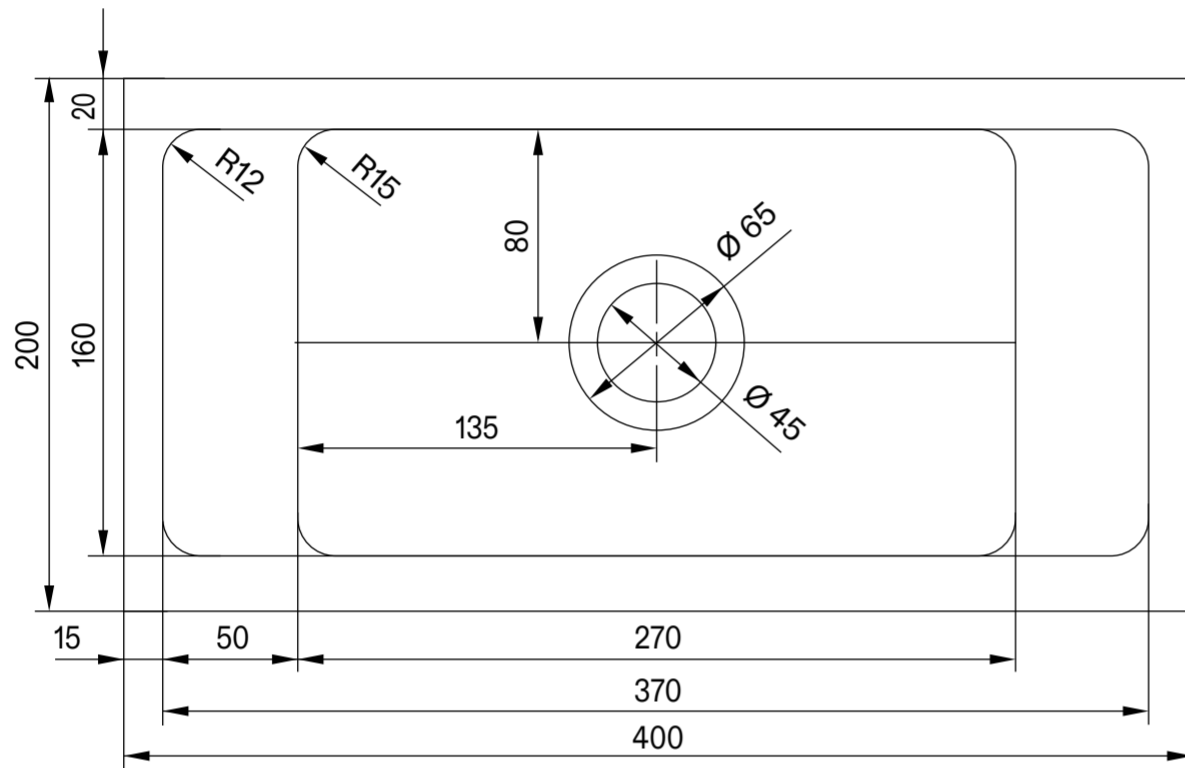

Front View

Side View

Top View

LUSO

Product Name Artista Wall Hung Basin 400

Material Marble / Stone

Size, mm L: 400 x D: 200 x H: 100

All dimensions provided in millimeters.

Front View

Side View

Top View

LUSO

Product Name Artista Wall Hung Basin 600

Material Marble / Stone

Size, mm L: 600 x D: 200 x H: 100

All dimensions provided in millimeters.

Front View

Side View

Top View

LUSO

Product Name Artista Wall Hung Basin 800

Material Marble / Stone

Size, mm L: 800 x D: 200 x H: 100

All dimensions provided in millimeters.

Front View

Side View

Top View

LUSO

Product Name Artista Wall Hung Basin 1200

Material Marble / Stone

Size, mm L: 1200 x D: 200 x H: 100

All dimensions provided in millimeters.