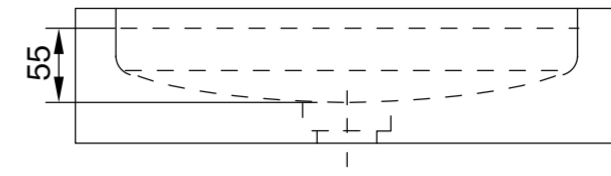

Front View

Side View

Top View

LUSO

Product Name Artista Wall Hung Basin 600

Material Marble / Stone

Size, mm L: 600 x D: 200 x H: 100

All dimensions provided in millimeters.

Front View

Side View

Top View

LUSO

Product Name Artista Wall Hung Basin 800

Material Marble / Stone

Size, mm L: 800 x D: 200 x H: 100

All dimensions provided in millimeters.

Front View

Side View

Top View

LUSO

Product Name Artista Wall Hung Basin 1200

Material Marble / Stone

Size, mm L: 1200 x D: 200 x H: 100

All dimensions provided in millimeters.