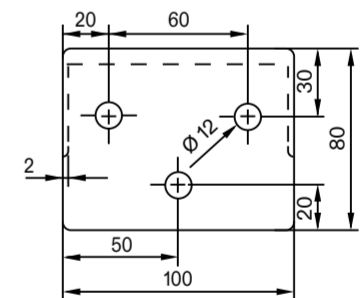

Front View

Side View

Top View

LUSO

Product Name Artista Wall Hung Basin 400

Material Marble / Stone

Size, mm L: 400 x D: 200 x H: 100

All dimensions provided in millimeters.

Front View

Side View

Top View

LUSO

Product Name Artista Wall Hung Basin 600

Material Marble / Stone

Size, mm L: 600 x D: 200 x H: 100

All dimensions provided in millimeters.

Front View

Side View

Top View

LUSO

Product Name Artista Wall Hung Basin 800

Material Marble / Stone

Size, mm L: 800 x D: 200 x H: 100

All dimensions provided in millimeters.

Front View

Side View

Top View

LUSO

Product Name Artista Wall Hung Basin 1200

Material Marble / Stone

Size, mm L: 1200 x D: 200 x H: 100

All dimensions provided in millimeters.