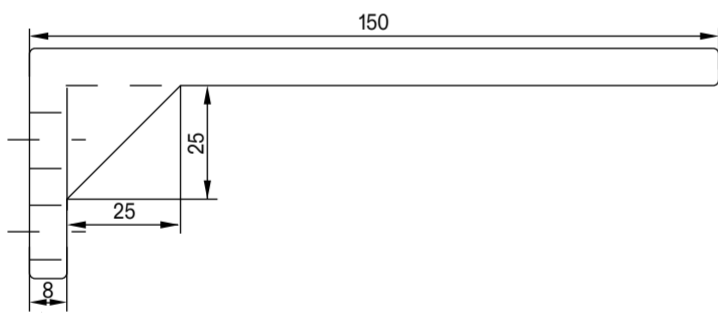

Front View

Side View

Top View

LUSO

Product Name Artista Wall Hung Basin 400

Material Marble / Stone

Size, mm L: 400 x D: 200 x H: 100

All dimensions provided in millimeters.

Front View

Side View

Top View

LUSO

Product Name Artista Wall Hung Basin 600

Material Marble / Stone

Size, mm L: 600 x D: 200 x H: 100

All dimensions provided in millimeters.

Front View

Side View

Top View

LUSO

Product Name Artista Wall Hung Basin 800

Material Marble / Stone

Size, mm L: 800 x D: 200 x H: 100

All dimensions provided in millimeters.

Front View

Side View

Top View

LUSO

Product Name Artista Wall Hung Basin 1200

Material Marble / Stone

Size, mm L: 1200 x D: 200 x H: 100

All dimensions provided in millimeters.