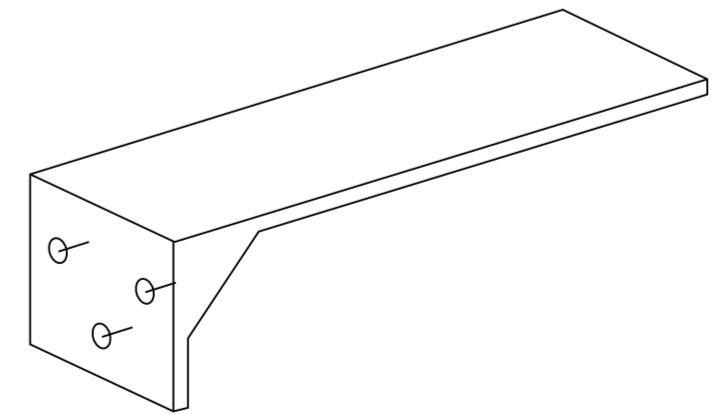

Front View

Side View

Top View

LUSO

Product Name Artista Wall Hung Basin 400

Material Marble / Stone

Size, mm L: 400 x D: 200 x H: 100

All dimensions provided in millimeters.

Front View

Side View

Top View

LUSO

Product Name Artista Wall Hung Basin 600

Material Marble / Stone

Size, mm L: 600 x D: 200 x H: 100

All dimensions provided in millimeters.

Front View

Side View

Top View

LUSO

Product Name Artista Wall Hung Basin 800

Material Marble / Stone

Size, mm L: 800 x D: 200 x H: 100

All dimensions provided in millimeters.

Front View

Side View

Top View

LUSO

Product Name Artista Wall Hung Basin 1200

Material Marble / Stone

Size, mm L: 1200 x D: 200 x H: 100

All dimensions provided in millimeters.