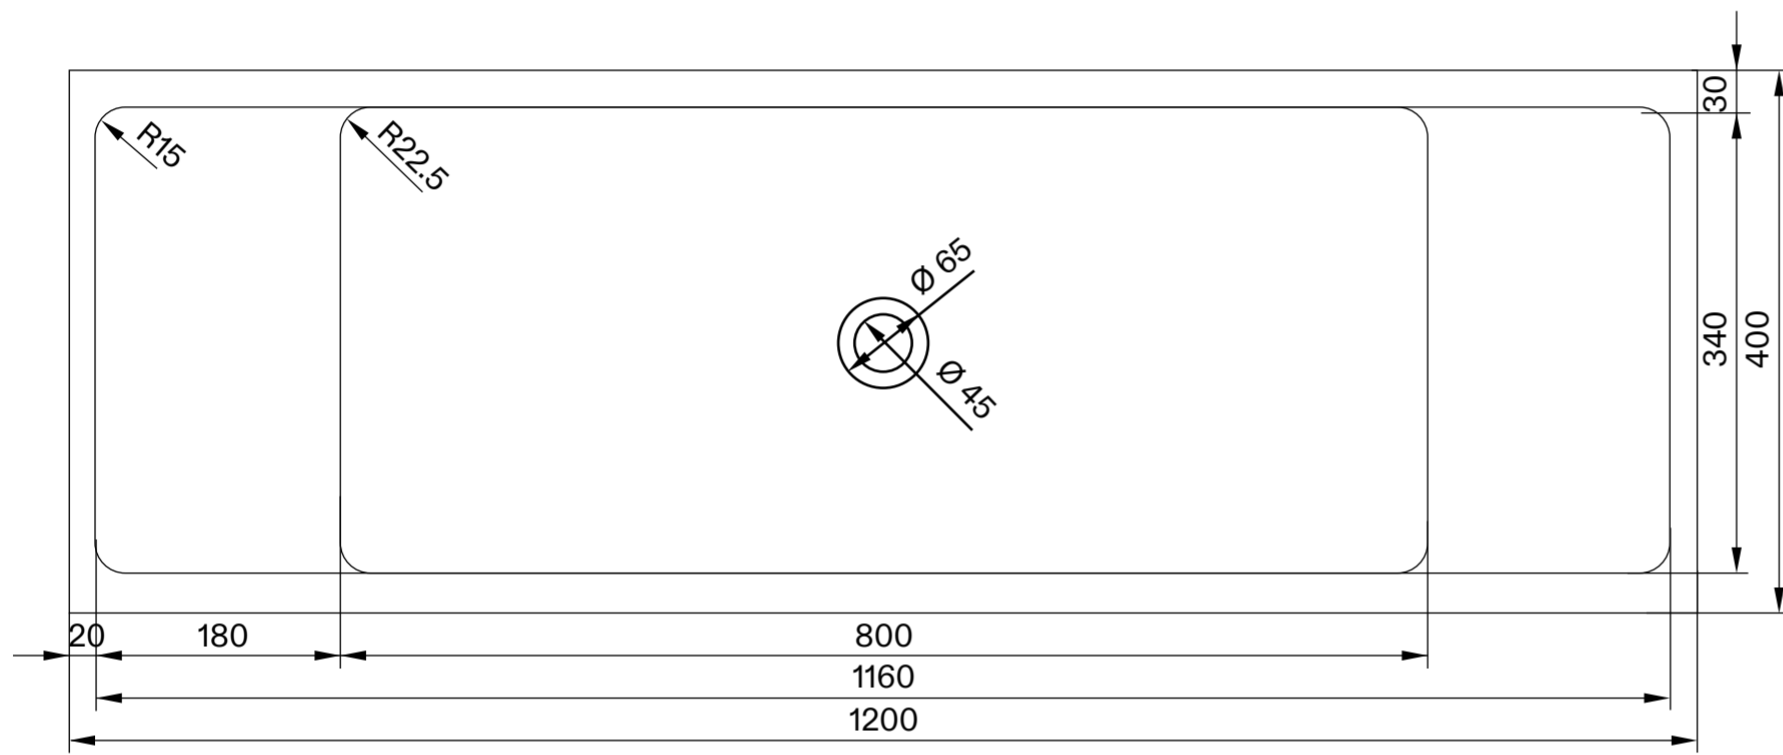

Front View

Side View

Top View

LUSO

Product Name Artista Wall Hung Basin 400

Material Marble / Stone

Size, mm L: 400 x D: 200 x H: 100

All dimensions provided in millimeters.

Front View

Side View

Top View

LUSO

Product Name Artista Wall Hung Basin 600

Material Marble / Stone

Size, mm L: 600 x D: 200 x H: 100

All dimensions provided in millimeters.

Front View

Side View

Top View

LUSO

Product Name Artista Wall Hung Basin 800

Material Marble / Stone

Size, mm L: 800 x D: 200 x H: 100

All dimensions provided in millimeters.

Front View

Side View

Top View

LUSO

Product Name Artista Wall Hung Basin 1200

Material Marble / Stone

Size, mm L: 1200 x D: 200 x H: 100

All dimensions provided in millimeters.