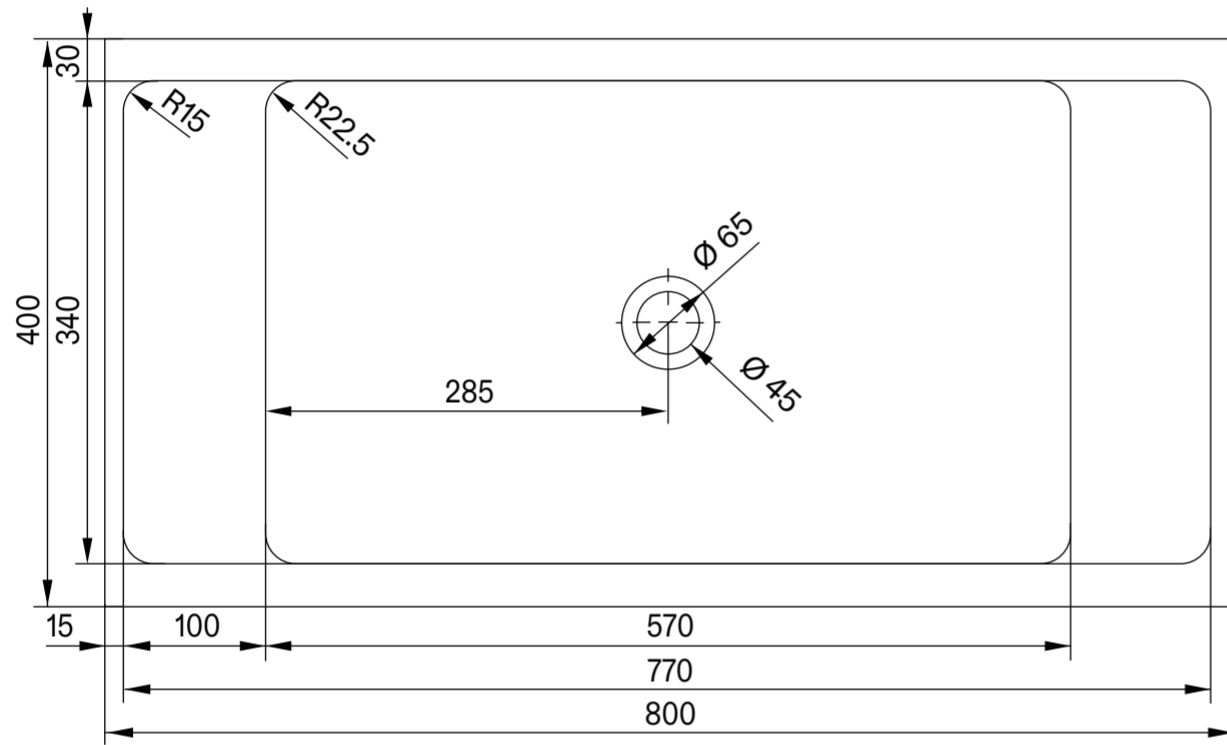

Front View

Side View

Top View

LUSO

Product Name Artista Wall Hung Basin 400

Material Marble / Stone

Size, mm L: 400 x D: 200 x H: 100

All dimensions provided in millimeters.

Front View

Side View

Top View

LUSO

Product Name Artista Wall Hung Basin 600

Material Marble / Stone

Size, mm L: 600 x D: 200 x H: 100

All dimensions provided in millimeters.

Front View

Side View

Top View

LUSO

Product Name Artista Wall Hung Basin 800

Material Marble / Stone

Size, mm L: 800 x D: 200 x H: 100

All dimensions provided in millimeters.

Front View

Side View

Top View

LUSO

Product Name Artista Wall Hung Basin 1200

Material Marble / Stone

Size, mm L: 1200 x D: 200 x H: 100

All dimensions provided in millimeters.