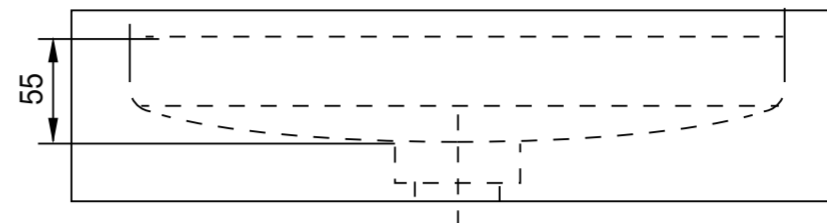

Front View

Side View

Top View

LUSO

Product Name Artista Wall Hung Basin 400

Material Marble / Stone

Size, mm L: 400 x D: 200 x H: 100

All dimensions provided in millimeters.

Front View

Side View

Top View

LUSO

Product Name Artista Wall Hung Basin 600

Material Marble / Stone

Size, mm L: 600 x D: 200 x H: 100

All dimensions provided in millimeters.

Front View

Side View

Top View

LUSO

Product Name Artista Wall Hung Basin 800

Material Marble / Stone

Size, mm L: 800 x D: 200 x H: 100

All dimensions provided in millimeters.

Front View

Side View

Top View

LUSO

Product Name Artista Wall Hung Basin 1200

Material Marble / Stone

Size, mm L: 1200 x D: 200 x H: 100

All dimensions provided in millimeters.