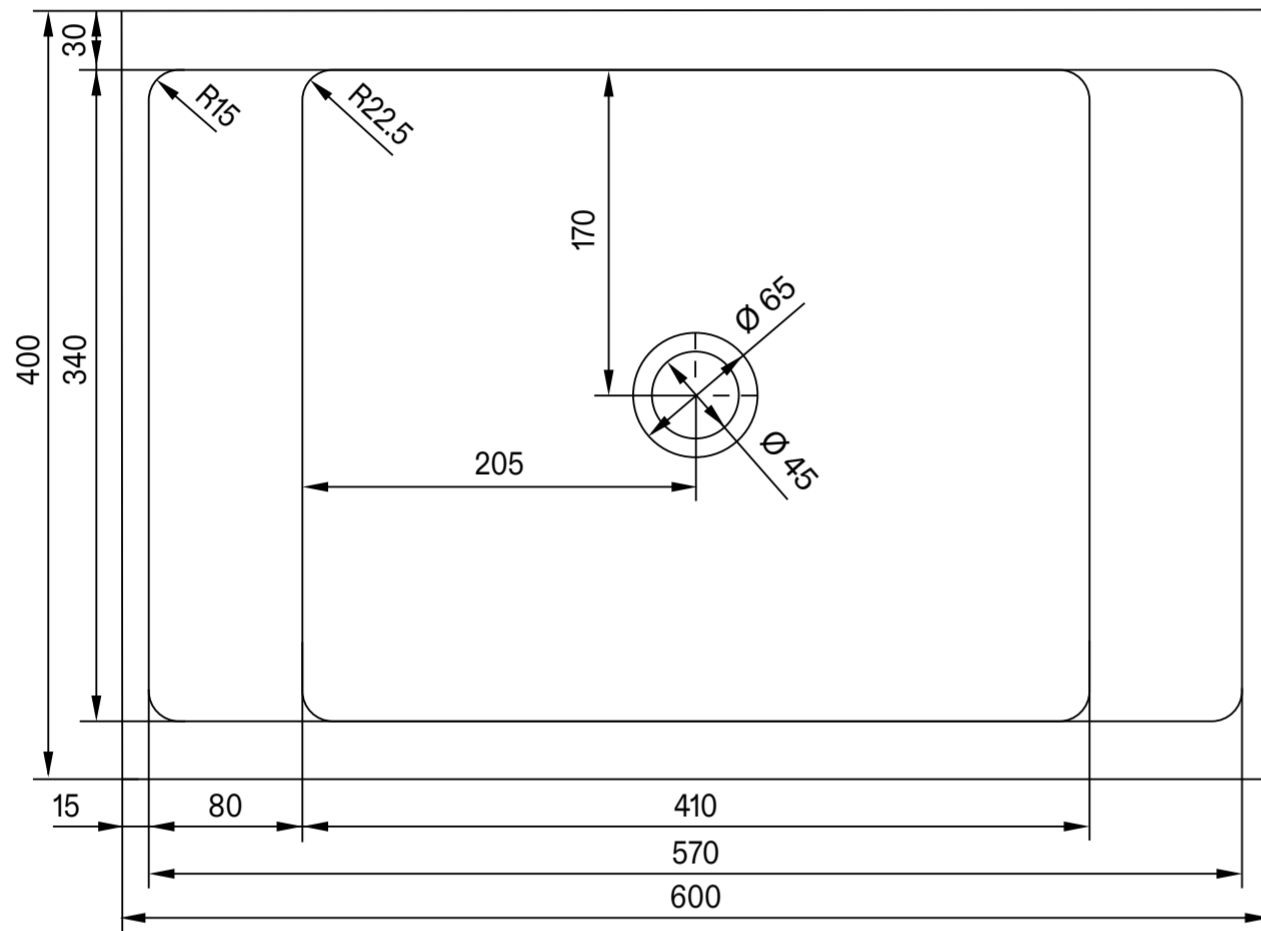

Front View

Side View

Top View

LUSO

Product Name Artista Wall Hung Basin 400

Material Marble / Stone

Size, mm L: 400 x D: 200 x H: 100

All dimensions provided in millimeters.

Front View

Side View

Top View

LUSO

Product Name Artista Wall Hung Basin 600

Material Marble / Stone

Size, mm L: 600 x D: 200 x H: 100

All dimensions provided in millimeters.

Front View

Side View

Top View

LUSO

Product Name Artista Wall Hung Basin 800

Material Marble / Stone

Size, mm L: 800 x D: 200 x H: 100

All dimensions provided in millimeters.

Front View

Side View

Top View

LUSO

Product Name Artista Wall Hung Basin 1200

Material Marble / Stone

Size, mm L: 1200 x D: 200 x H: 100

All dimensions provided in millimeters.