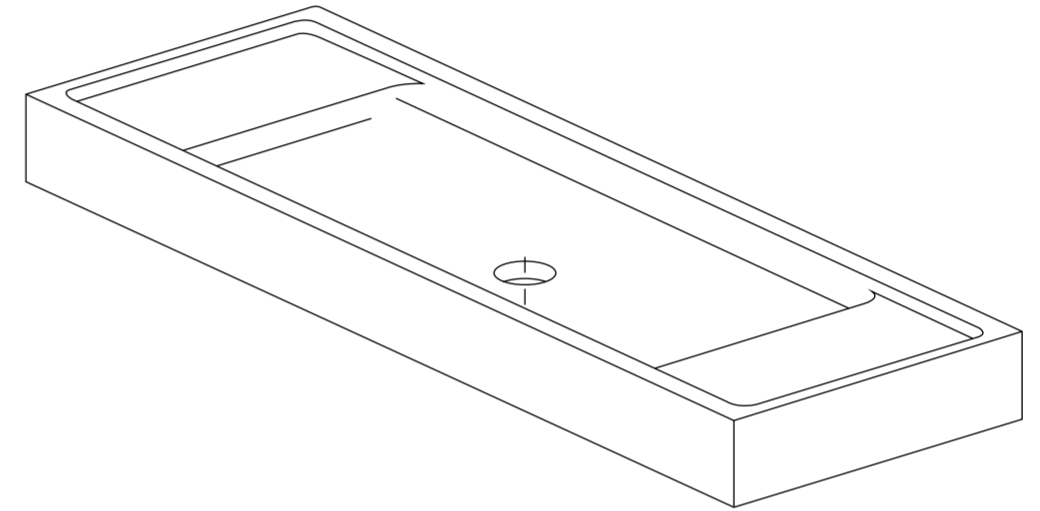

Front View

Side View

Top View

LUSO

Product Name Artista Wall Hung Basin 400

Material Marble / Stone

Size, mm L: 400 x D: 200 x H: 100

All dimensions provided in millimeters.

Front View

Side View

Top View

LUSO

Product Name Artista Wall Hung Basin 600

Material Marble / Stone

Size, mm L: 600 x D: 200 x H: 100

All dimensions provided in millimeters.

Front View

Side View

Top View

LUSO

Product Name Artista Wall Hung Basin 800

Material Marble / Stone

Size, mm L: 800 x D: 200 x H: 100

All dimensions provided in millimeters.

Front View

Side View

Top View

LUSO

Product Name Artista Wall Hung Basin 1200

Material Marble / Stone

Size, mm L: 1200 x D: 200 x H: 100

All dimensions provided in millimeters.