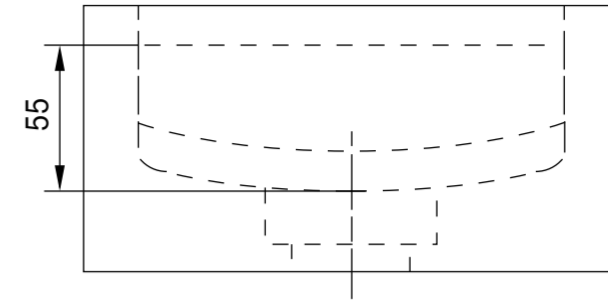

Front View

Side View

Top View

LUSO

Product Name Artista Wall Hung Basin 400

Material Marble / Stone

Size, mm L: 400 x D: 200 x H: 100

All dimensions provided in millimeters.

Front View

Side View

Top View

LUSO

Product Name Artista Wall Hung Basin 600

Material Marble / Stone

Size, mm L: 600 x D: 200 x H: 100

All dimensions provided in millimeters.

Front View

Side View

Top View

LUSO

Product Name Artista Wall Hung Basin 800

Material Marble / Stone

Size, mm L: 800 x D: 200 x H: 100

All dimensions provided in millimeters.

Front View

Side View

Top View

LUSO

Product Name Artista Wall Hung Basin 1200

Material Marble / Stone

Size, mm L: 1200 x D: 200 x H: 100

All dimensions provided in millimeters.