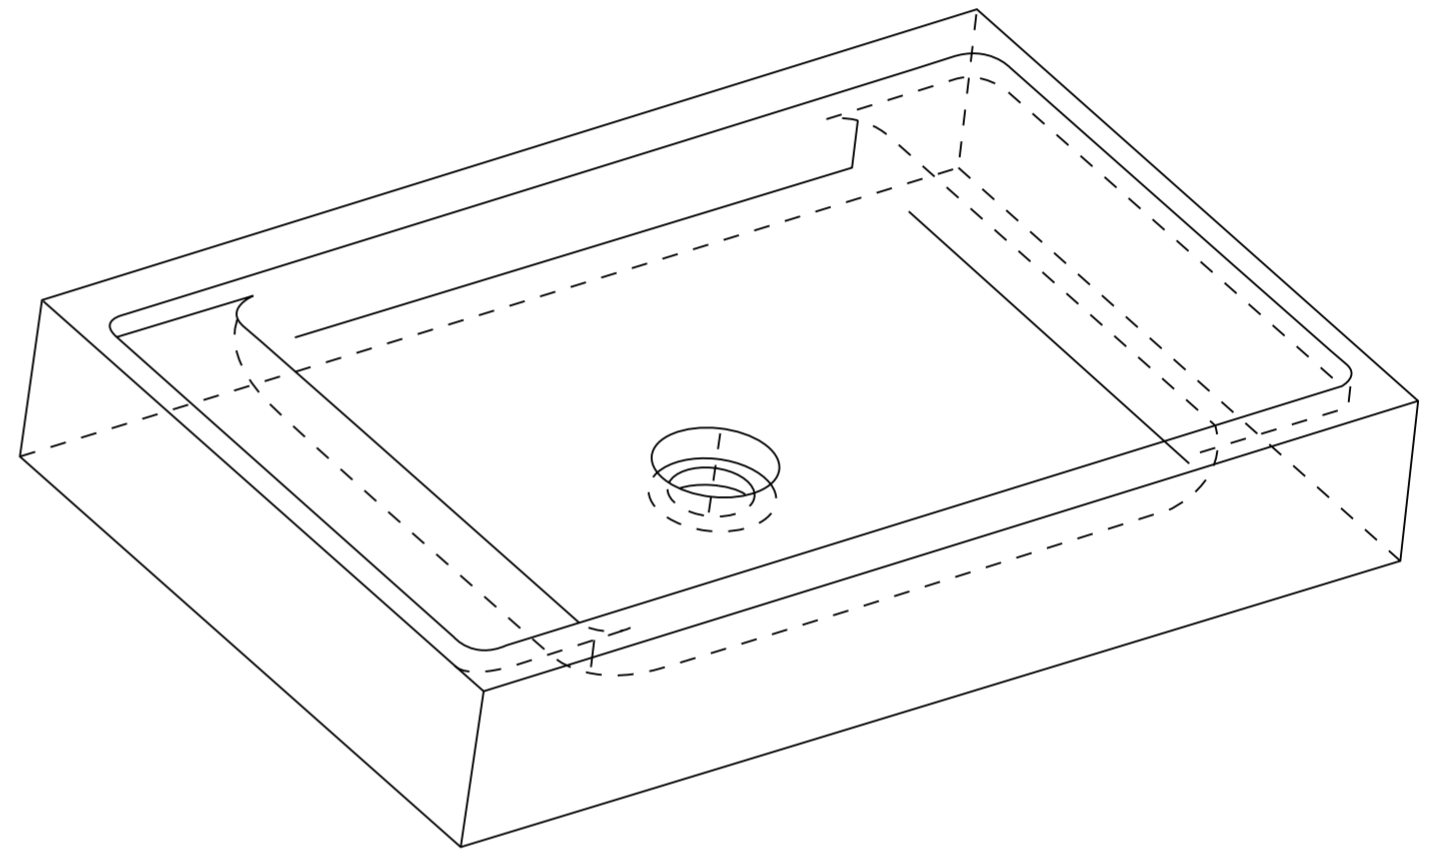

Front View

Side View

Top View

LUSO

Product Name Artista Wall Hung Basin 400

Material Marble / Stone

Size, mm L: 400 x D: 200 x H: 100

All dimensions provided in millimeters.

Front View

Side View

Top View

LUSO

Product Name Artista Wall Hung Basin 600

Material Marble / Stone

Size, mm L: 600 x D: 200 x H: 100

All dimensions provided in millimeters.

Front View

Side View

Top View

LUSO

Product Name Artista Wall Hung Basin 800

Material Marble / Stone

Size, mm L: 800 x D: 200 x H: 100

All dimensions provided in millimeters.

Front View

Side View

Top View

LUSO

Product Name Artista Wall Hung Basin 1200

Material Marble / Stone

Size, mm L: 1200 x D: 200 x H: 100

All dimensions provided in millimeters.