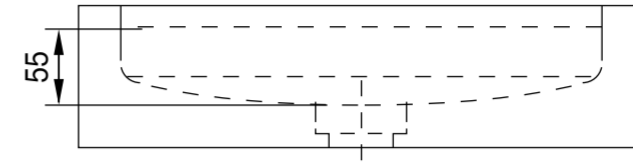

Front View

Side View

Top View

LUSO

Product Name Artista Wall Hung Basin 400

Material Marble / Stone

Size, mm L: 400 x D: 200 x H: 100

All dimensions provided in millimeters.

Front View

Side View

Top View

LUSO

Product Name Artista Wall Hung Basin 600

Material Marble / Stone

Size, mm L: 600 x D: 200 x H: 100

All dimensions provided in millimeters.

Front View

Side View

Top View

LUSO

Product Name Artista Wall Hung Basin 800

Material Marble / Stone

Size, mm L: 800 x D: 200 x H: 100

All dimensions provided in millimeters.

Front View

Side View

Top View

LUSO

Product Name Artista Wall Hung Basin 1200

Material Marble / Stone

Size, mm L: 1200 x D: 200 x H: 100

All dimensions provided in millimeters.