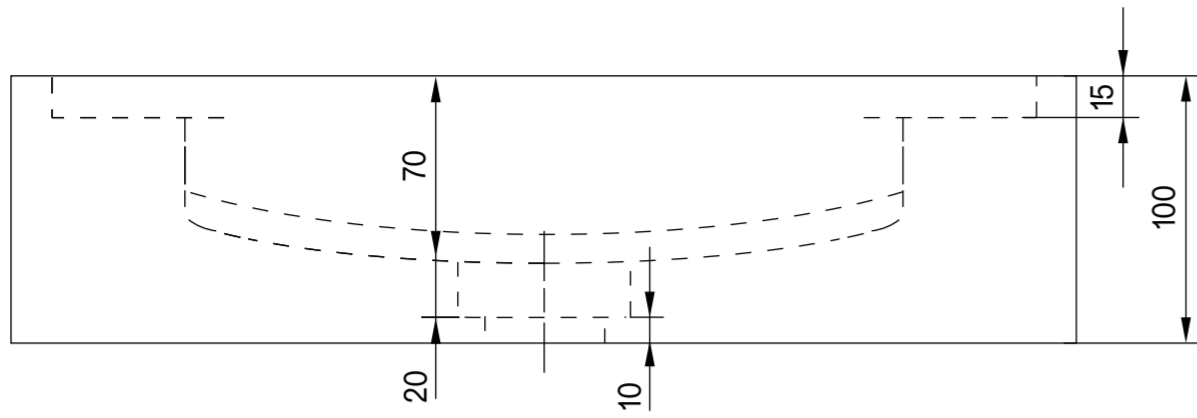

Front View

Side View

Top View

LUSO

Product Name Artista Wall Hung Basin 400

Material Marble / Stone

Size, mm L: 400 x D: 200 x H: 100

All dimensions provided in millimeters.

Front View

Side View

Top View

LUSO

Product Name Artista Wall Hung Basin 600

Material Marble / Stone

Size, mm L: 600 x D: 200 x H: 100

All dimensions provided in millimeters.

Front View

Side View

Top View

LUSO

Product Name Artista Wall Hung Basin 800

Material Marble / Stone

Size, mm L: 800 x D: 200 x H: 100

All dimensions provided in millimeters.

Front View

Side View

Top View

LUSO

Product Name Artista Wall Hung Basin 1200

Material Marble / Stone

Size, mm L: 1200 x D: 200 x H: 100

All dimensions provided in millimeters.