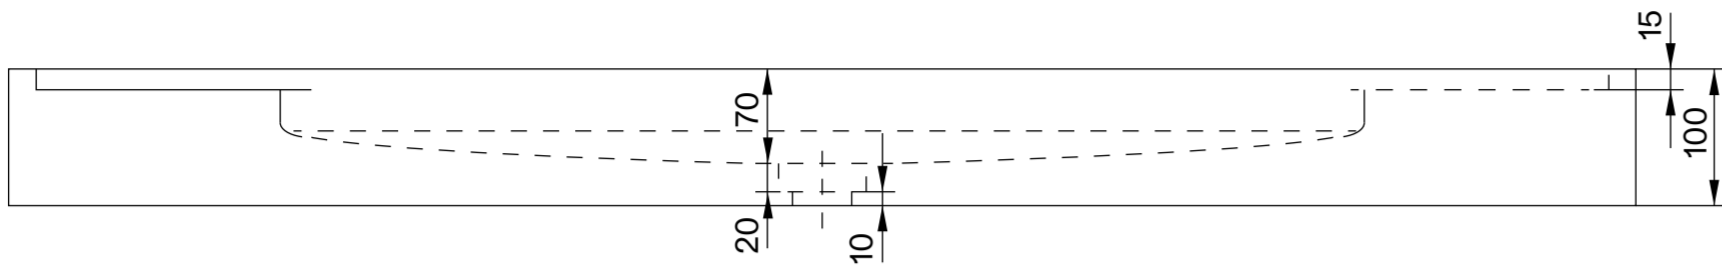

Front View

Side View

Top View

LUSO

Product Name Artista Wall Hung Basin 400

Material Marble / Stone

Size, mm L: 400 x D: 200 x H: 100

All dimensions provided in millimeters.

Front View

Side View

Top View

LUSO

Product Name Artista Wall Hung Basin 600

Material Marble / Stone

Size, mm L: 600 x D: 200 x H: 100

All dimensions provided in millimeters.

Front View

Side View

Top View

LUSO

Product Name Artista Wall Hung Basin 800

Material Marble / Stone

Size, mm L: 800 x D: 200 x H: 100

All dimensions provided in millimeters.

Front View

Side View

Top View

LUSO

Product Name Artista Wall Hung Basin 1200

Material Marble / Stone

Size, mm L: 1200 x D: 200 x H: 100

All dimensions provided in millimeters.