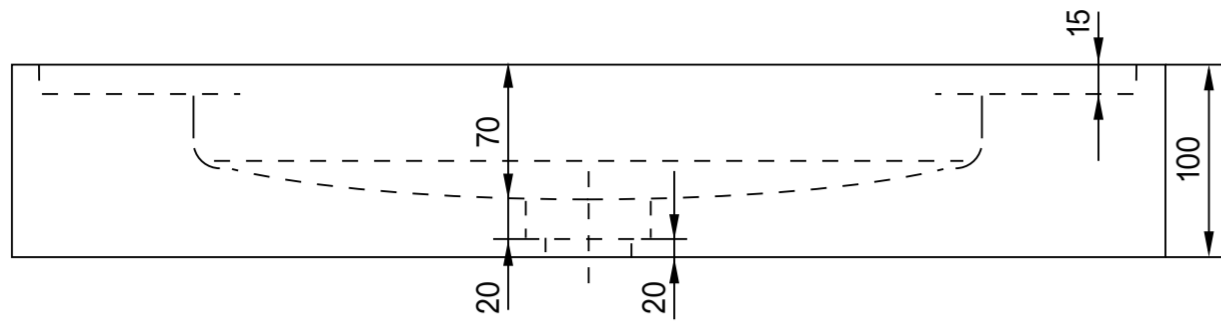

Front View

Side View

Top View

LUSO

Product Name Artista Wall Hung Basin 400

Material Marble / Stone

Size, mm L: 400 x D: 200 x H: 100

All dimensions provided in millimeters.

Front View

Side View

Top View

LUSO

Product Name Artista Wall Hung Basin 600

Material Marble / Stone

Size, mm L: 600 x D: 200 x H: 100

All dimensions provided in millimeters.

Front View

Side View

Top View

LUSO

Product Name Artista Wall Hung Basin 800

Material Marble / Stone

Size, mm L: 800 x D: 200 x H: 100

All dimensions provided in millimeters.

Front View

Side View

Top View

LUSO

Product Name Artista Wall Hung Basin 1200

Material Marble / Stone

Size, mm L: 1200 x D: 200 x H: 100

All dimensions provided in millimeters.