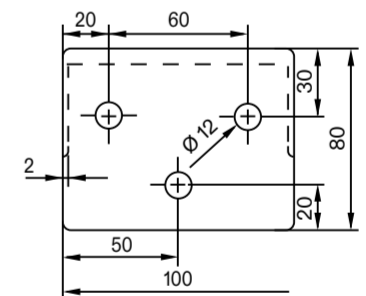

Front View

Side View

Top View

LUSO

Product Name Artista Wall Hung Basin 400

Material Marble / Stone

Size, mm L: 400 x D: 200 x H: 100

All dimensions provided in millimeters.

Front View

Side View

Top View

LUSO

Product Name Artista Wall Hung Basin 600

Material Marble / Stone

Size, mm L: 600 x D: 200 x H: 100

All dimensions provided in millimeters.

Front View

Side View

Top View

LUSO

Product Name Artista Wall Hung Basin 800

Material Marble / Stone

Size, mm L: 800 x D: 200 x H: 100

All dimensions provided in millimeters.

Front View

Side View

Top View

LUSO

Product Name Artista Wall Hung Basin 1200

Material Marble / Stone

Size, mm L: 1200 x D: 200 x H: 100

All dimensions provided in millimeters.