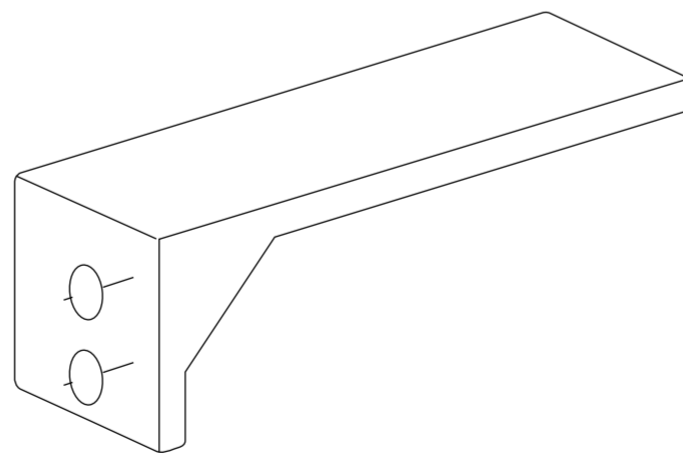

Front View

Side View

Top View

LUSO

Product Name Artista Wall Hung Basin 400

Material Marble / Stone

Size, mm L: 400 x D: 200 x H: 100

All dimensions provided in millimeters.

Front View

Side View

Top View

LUSO

Product Name Artista Wall Hung Basin 600

Material Marble / Stone

Size, mm L: 600 x D: 200 x H: 100

All dimensions provided in millimeters.

Front View

Side View

Top View

LUSO

Product Name Artista Wall Hung Basin 800

Material Marble / Stone

Size, mm L: 800 x D: 200 x H: 100

All dimensions provided in millimeters.

Front View

Side View

Top View

LUSO

Product Name Artista Wall Hung Basin 1200

Material Marble / Stone

Size, mm L: 1200 x D: 200 x H: 100

All dimensions provided in millimeters.